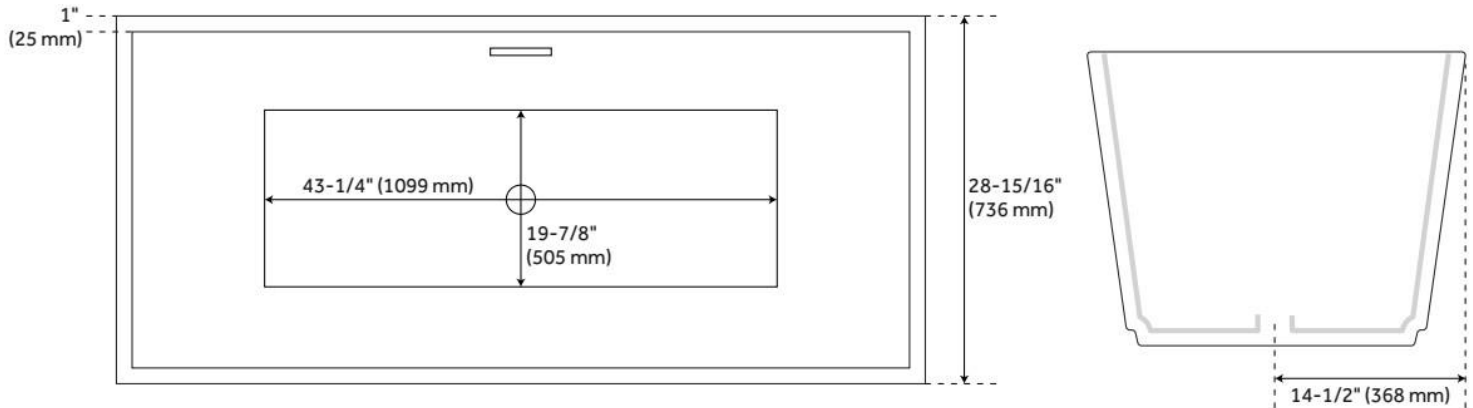

63" VERIA ACRYLIC FREESTANDING TUB

SKU: 948619

Code: SH447088, SH447087, SH447086, SH447085, SH447084, SH447083, SH447082, SH462493, SH462494, SH462495, SH462496, SH462497, SH462498, SH462499

REVISED 6/19/2024