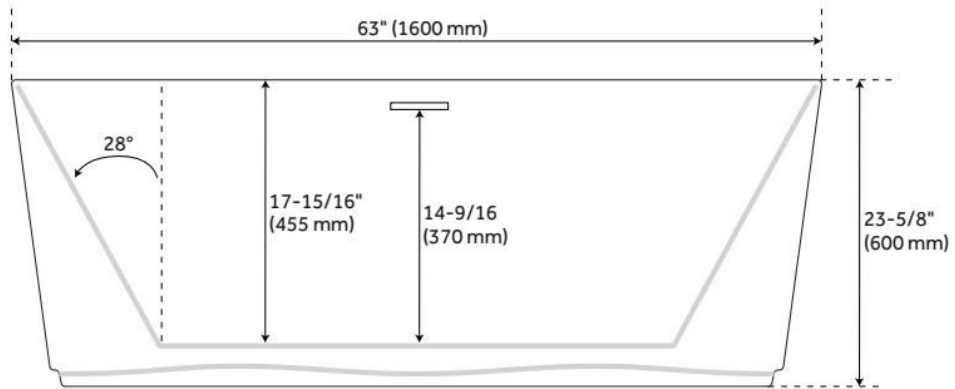

63" VERIA ACRYLIC FREESTANDING TUB

SKU: 948619

Code: SH447088, SH447087, SH447086, SH447085, SH447084, SH447083, SH447082, SH462493, SH462494, SH462495, SH462496, SH462497, SH462498, SH462499

REVISED 6/19/2024