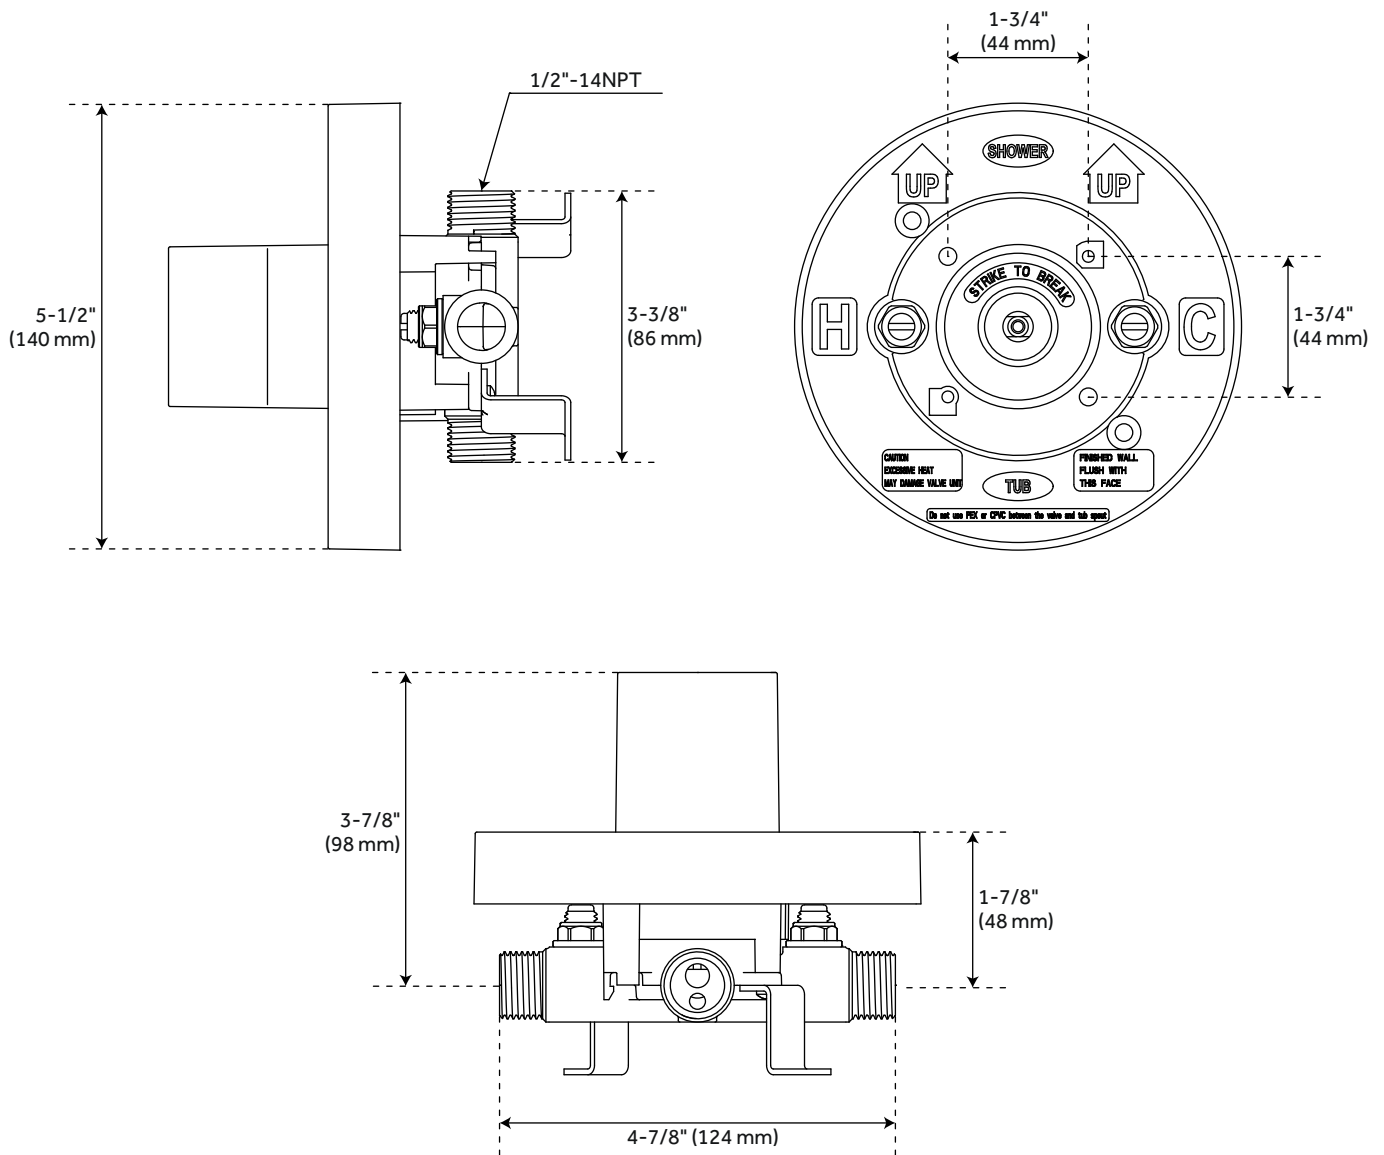

BOCA RATON PRESSURE BALANCE SHOWER ROUGH-IN VALVE

SKU: 948653

SH4001

All dimensions and specifications are nominal and may vary. Use actual products for accuracy in critical situations.