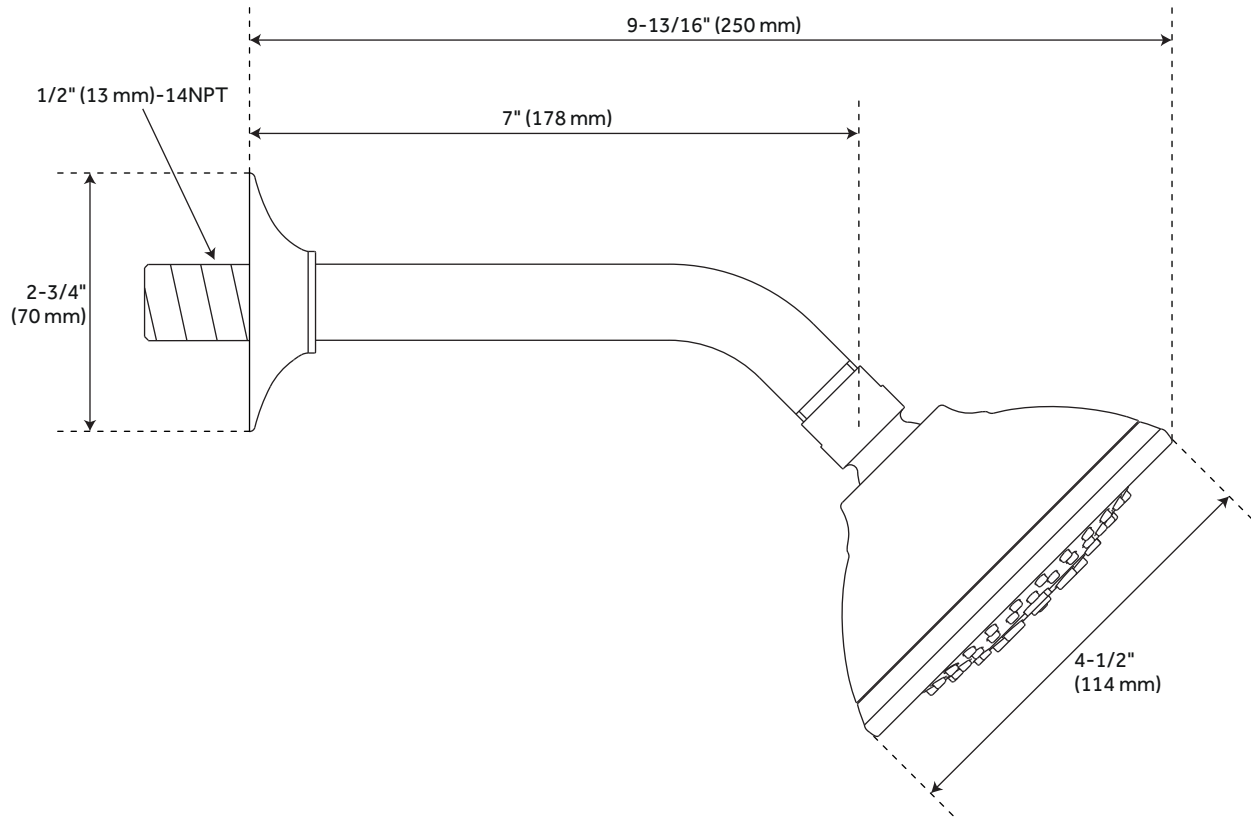

Base Plate Height: 7-1/4"

Assembly Required: No

Shape: Round

Handle Type: Cross

Installation Type: Wall Mount

Base Plate Width: 7-1/4"

NPT Connection: 1/2"

Shower Head Installation Type: Wall

Shower Head Diameter: 4-1/2"

Shower Head Material: ABS

Shower Head Spray: Multi-Function

Shower Arm Included: Yes

Shower Arm Extension: 7"

Shower Head IPS: 1/2"

Shower Head Swivel: Yes

Valve Trim Width: 7-1/4"

Valve Trim Height: 7-1/4"

Shower Head Flow Rate: 1.8 gpm (6.8 L/min) @ 80 psi

REVISED 3/29/2023

BOCA RATON PRESSURE BALANCE SHOWER SET

SKU: 948653

Code: SHBR8020G, SH4001

ADDITIONAL FEATURES

- Optional Rough-in Valve:
 - Pressure balance valve with integral stops.
 - One-piece cartridge design for ease of maintenance.
 - Back-to-back capability.
 - Ceramic disc valve cartridge.
 - Cast bronze valve body.
 - Adjustable temperature limit stop.
 - Quick remove plaster guard.
 - Easy mounting brackets.

SKU: 948653

SH4001

All dimensions and specifications are nominal and may vary. Use actual products for accuracy in critical situations.

BOCA RATON SHOWER HEAD AND ARM

SKU: 948653

SHBR8020G

All dimensions and specifications are nominal and may vary. Use actual products for accuracy in critical situations.