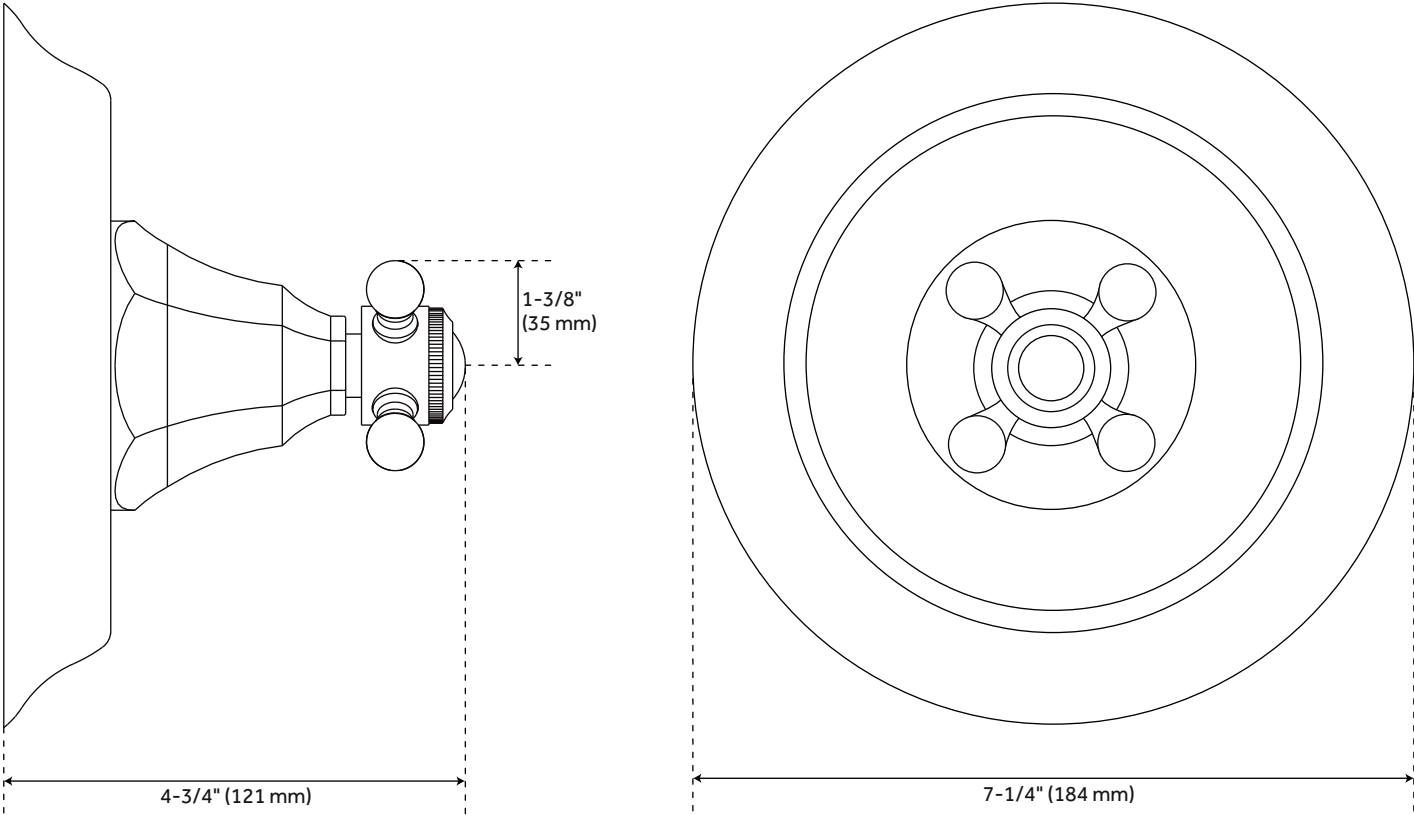

Base Plate Height: 7-1/4"

Assembly Required: No

Shape: Round

Handle Type: Cross

Installation Type: Wall Mount

Base Plate Width: 7-1/4"

NPT Connection: 1/2"

Shower Head Installation Type: Wall

Shower Head Diameter: 4-1/2"

Shower Head Material: ABS

Shower Head Spray: Multi-Function

Shower Arm Included: Yes

Shower Arm Extension: 7"

Shower Head IPS: 1/2"

Shower Head Swivel: Yes

Valve Trim Width: 7-1/4"

Valve Trim Height: 7-1/4"

Shower Head Flow Rate: 1.8 gpm (6.8 L/min) @ 80 psi

REVISED 3/29/2023

BOCA RATON PRESSURE BALANCE SHOWER SET

SKU: 948653

Code: SHBR8020G, SH4001

ADDITIONAL FEATURES

- Optional Rough-in Valve:
 - Pressure balance valve with integral stops.
 - One-piece cartridge design for ease of maintenance.
 - Back-to-back capability.
 - Ceramic disc valve cartridge.
 - Cast bronze valve body.
 - Adjustable temperature limit stop.
 - Quick remove plaster guard.
 - Easy mounting brackets.

REVISED 3/29/2023

BOCA RATON PRESSURE BALANCE SHOWER VALVE

SKU: 948653
SHBR8020G

All dimensions and specifications are nominal and may vary. Use actual products for accuracy in critical situations.

BOCA RATON PRESSURE BALANCE SHOWER ROUGH-IN VALVE