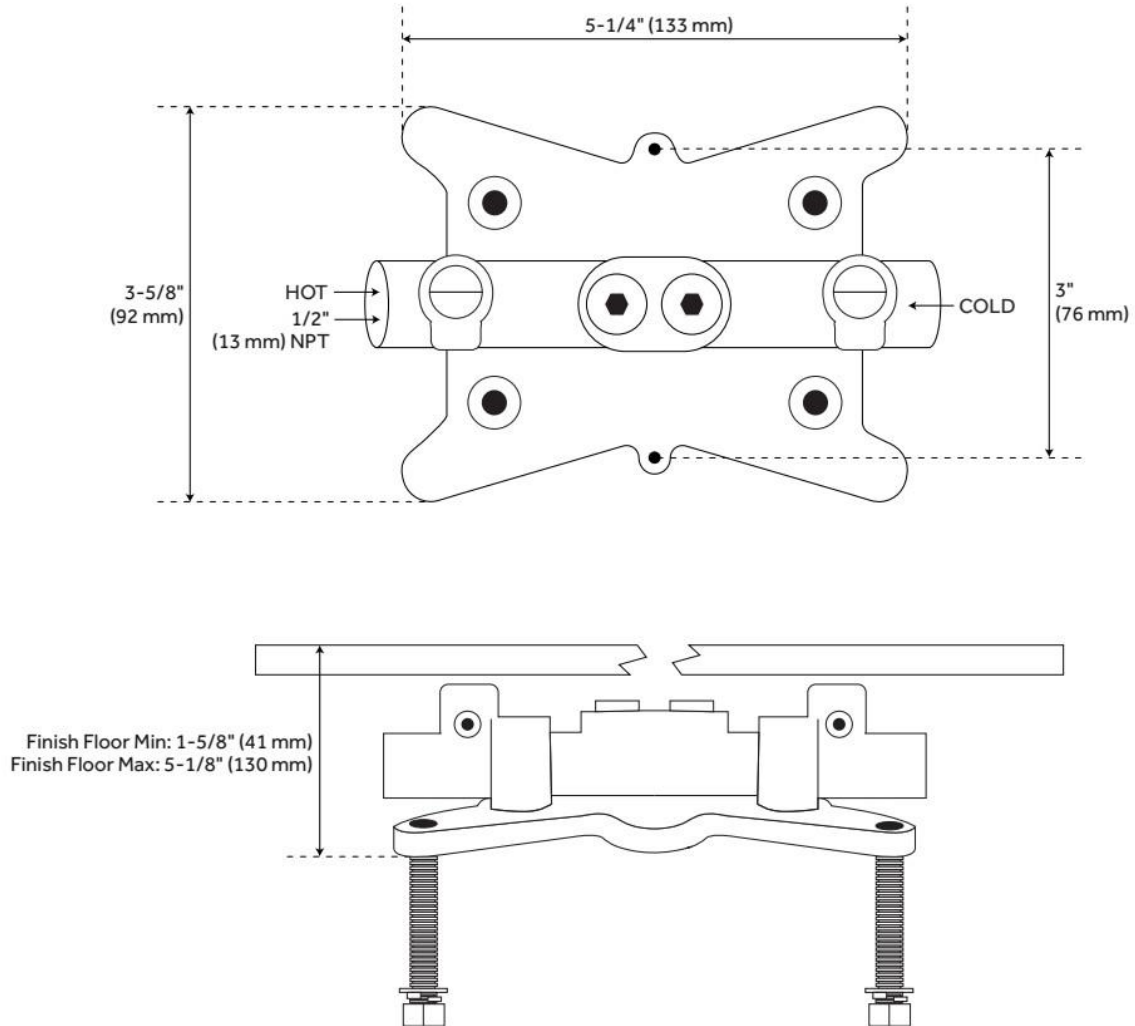

REVISED 5/13/2024

FREESTANDING TUB FAUCET ROUGH-IN VALVE

SKU: 446521
Code: SHFSR2000

REVISED 5/13/2024

FREESTANDING TUB FAUCET ROUGH-IN VALVE WITH STOPS

SKU: 448006
Code: SHFSR2000WS

FEATURES

Material: Metal construction for strength and durability

ASME A112.18.1/CSA B125.1, Massachusetts Accepted, LISTED ID: SHFSR2000WS

ADDITIONAL FEATURES

- Not compatible with the Ryle, Napier, Keswick, Cooper, and Cybelle Freestanding Tub Faucets.

REVISED 5/13/2024

FREESTANDING TUB FAUCET ROUGH-IN VALVE WITH STOPS

SKU: 448006
Code: SHFSR2000WS

REVISED 5/13/2024