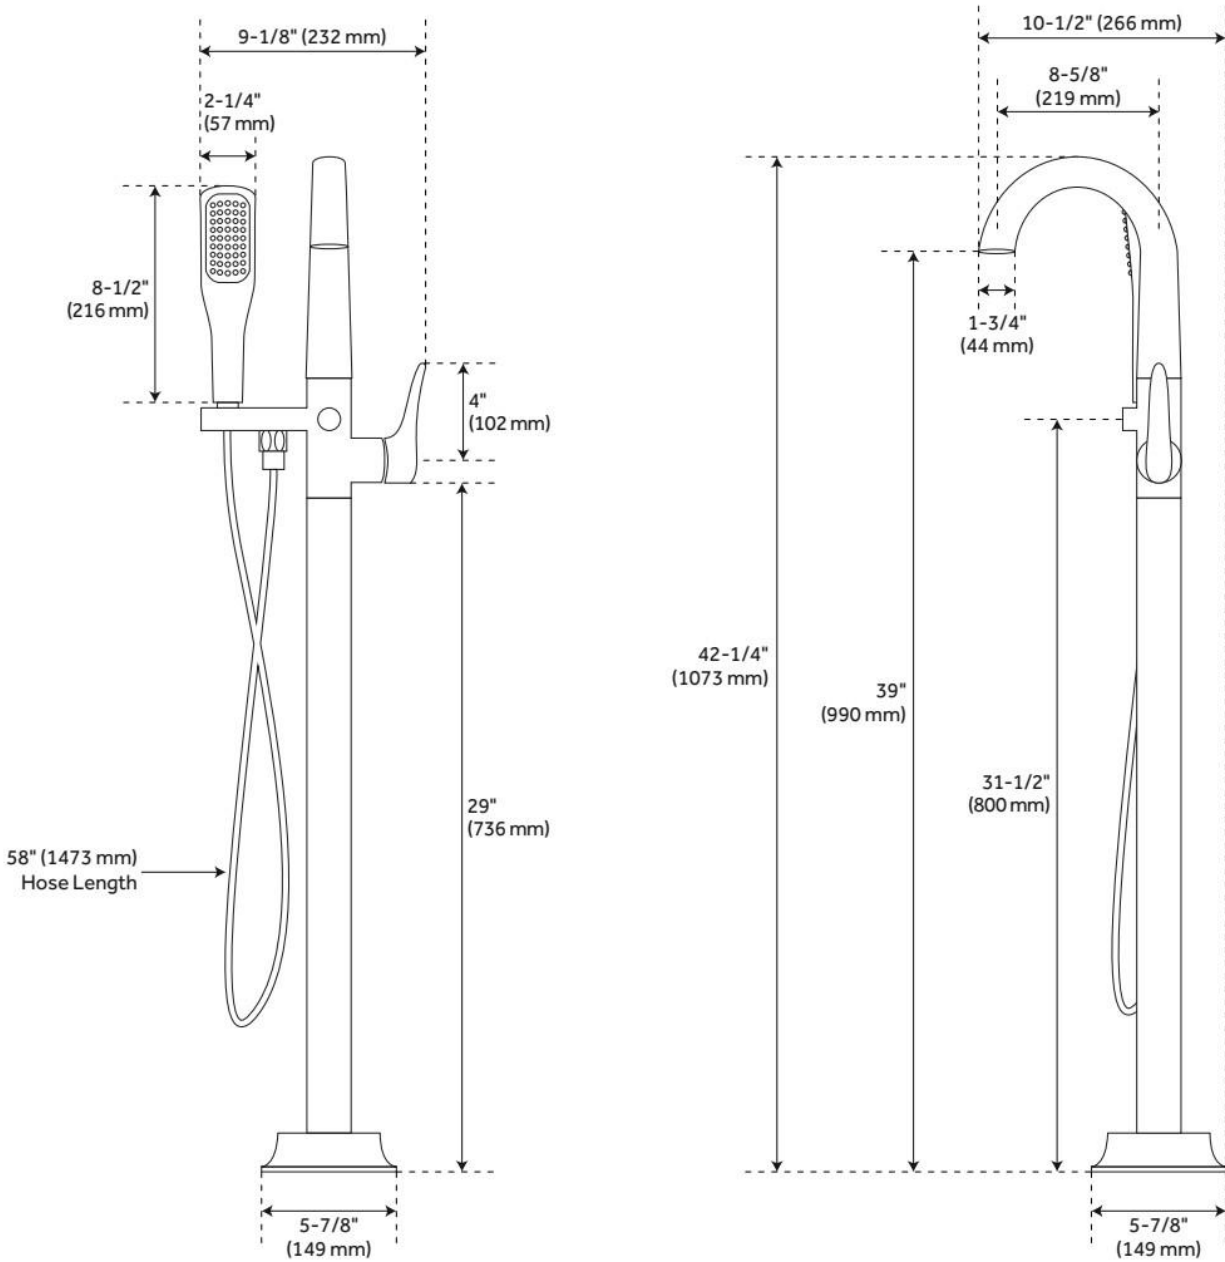

Flow Rate: 10.7 gpm (39.8 L/min) @ 80 psi

Hand Shower Flow Rate: 1.8 gpm (6.8 L/min) @ 80 psi

Spray Type: Full

Cartridge Type: Ceramic Disc

Swivel Spout: No

Required for Installation: Rough-in valve: SHFSR2000 or SHFSR2000WS

ASME A112.18.1/CSA B125.1, ICC/ANSI A117.1, CEC Listed, WaterSense by IAPMO, Massachusetts Accepted, LISTED ID: SHFSR2000WS, SHPRFS2000G*, SHFSR2000

ADDITIONAL FEATURES

- Spout max. flow rate: 10.7 gpm (39.8 L/min) @ 80 psi.
- Hand shower max. flow rate: 1.8 gpm (6.8 L/min) @ 80 psi.
- Single function hand shower (full spray).
- Integral diverter to hand shower.
- Handshower includes factory installed backflow prevention check valve.
- Underfloor access is required for proper installation. Installation on an existing concrete slab will require cutting and concrete removal.

REVISED 6/21/2024

PROVINCETOWN FREESTANDING TUB FAUCET WITH HAND SHOWER

SKU: 948664

Code: SHPRFS2000G, SHFSR2000WS, SHFSR2000

REVISED 6/21/2024

FREESTANDING TUB FAUCET ROUGH-IN VALVE

SKU: 446521
Code: SHFSR2000

FREESTANDING TUB FAUCET ROUGH-IN VALVE WITH STOPS

SKU: 448006
Code: SHFSR2000WS

REVISED 5/13/2024