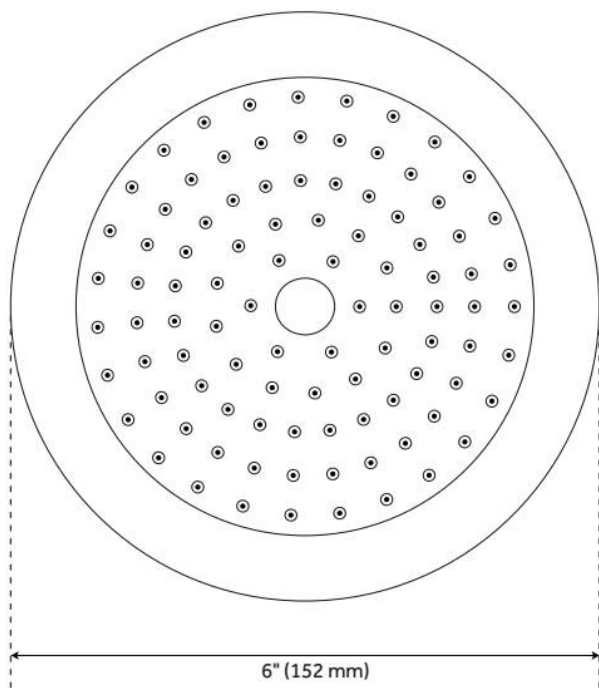

# EDENTON SHOWER HEAD

SKU: 948693  
Code: SHSH2020G

## FEATURES

Material: ABS  
Shower Head Swivel: Yes

# EDENTON SHOWER HEAD

SKU: 948693  
Code: SHSH2020G

REVISED 6/10/2024