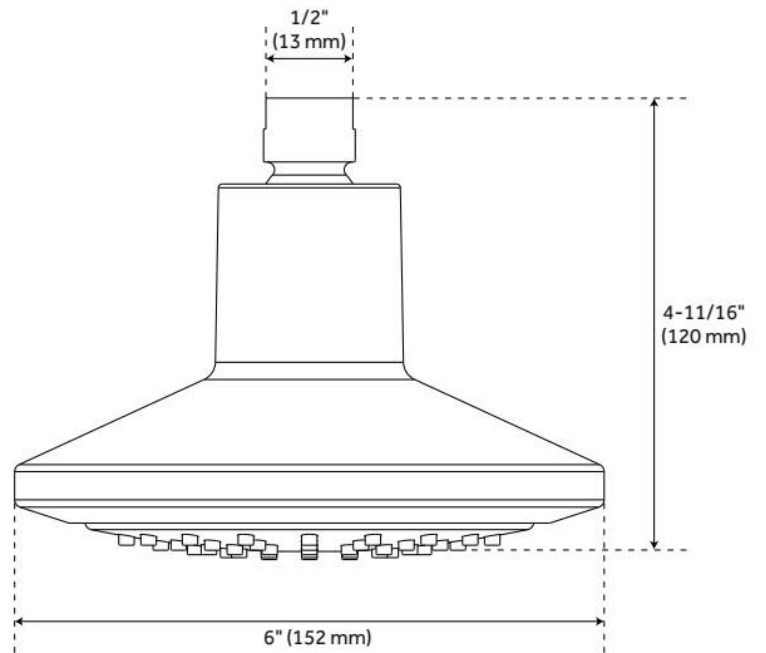

EDENTON SHOWER HEAD

SKU: 948693
Code: SHSH2020G

REVISED 6/10/2024