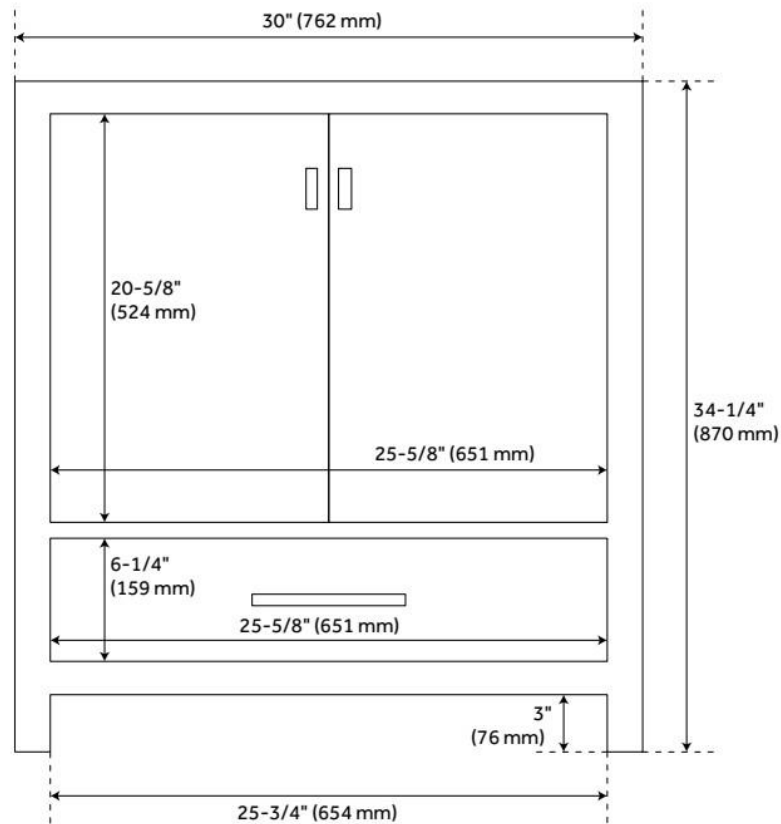

30" RADKE MAHOGANY VANITY FOR RECTANGULAR UNDERMOUNT SINK - SHORELINE GRAY

SKU: 948716-RUMB

Code: SH463798, SH466992, SH463806, SH463799, SH463800, SH463801, SH463804, SH463805, SH463794, SH463795, SH463796, SH463797, SH463802, SH463803

REVISED 8/5/2024