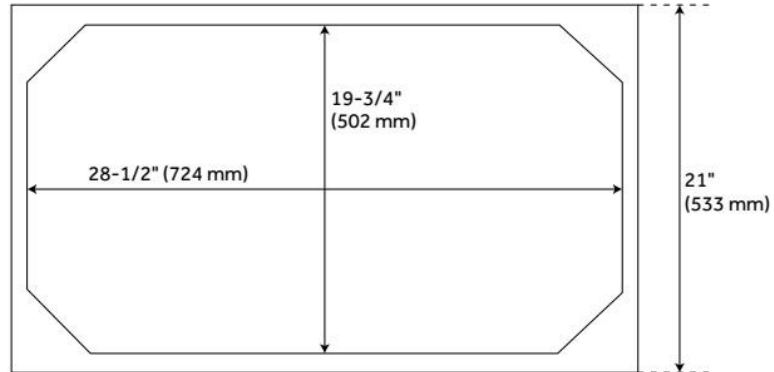

30" RADKE MAHOGANY VANITY FOR RECTANGULAR UNDERMOUNT SINK - SHORELINE GRAY

SKU: 948716-RUMB

Code: SH463798, SH466992, SH463806, SH463799, SH463800, SH463801, SH463804, SH463805, SH463794, SH463795, SH463796, SH463797, SH463802, SH463803

REVISED 8/5/2024