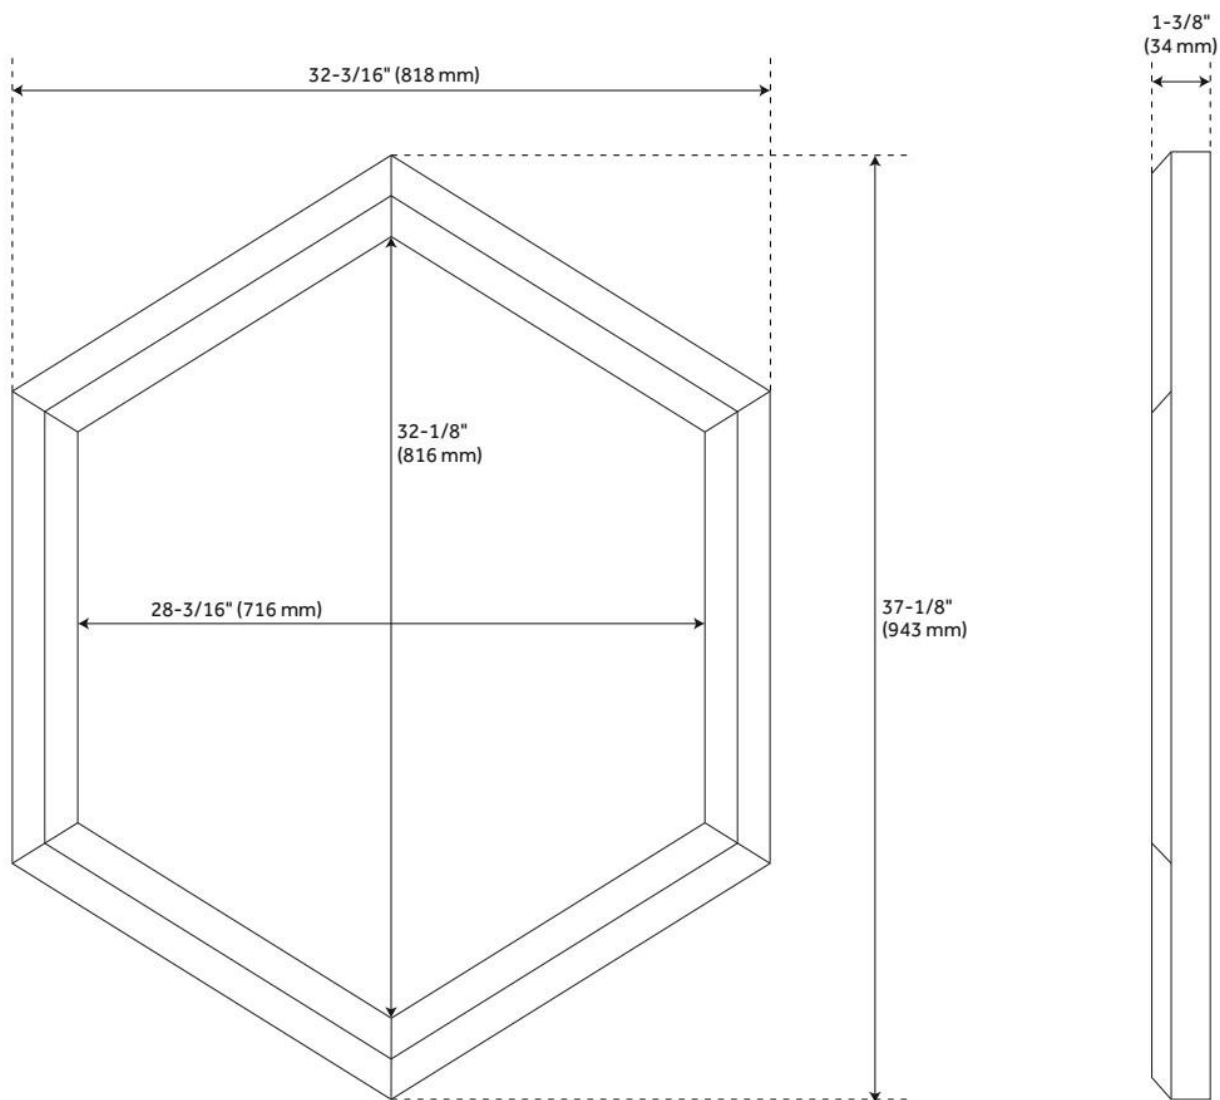

RADKE MAHOGANY VANITY MIRROR - BLACK

SKU: 948769

Code: SH448147, SH448150

REVISED 8/23/2024