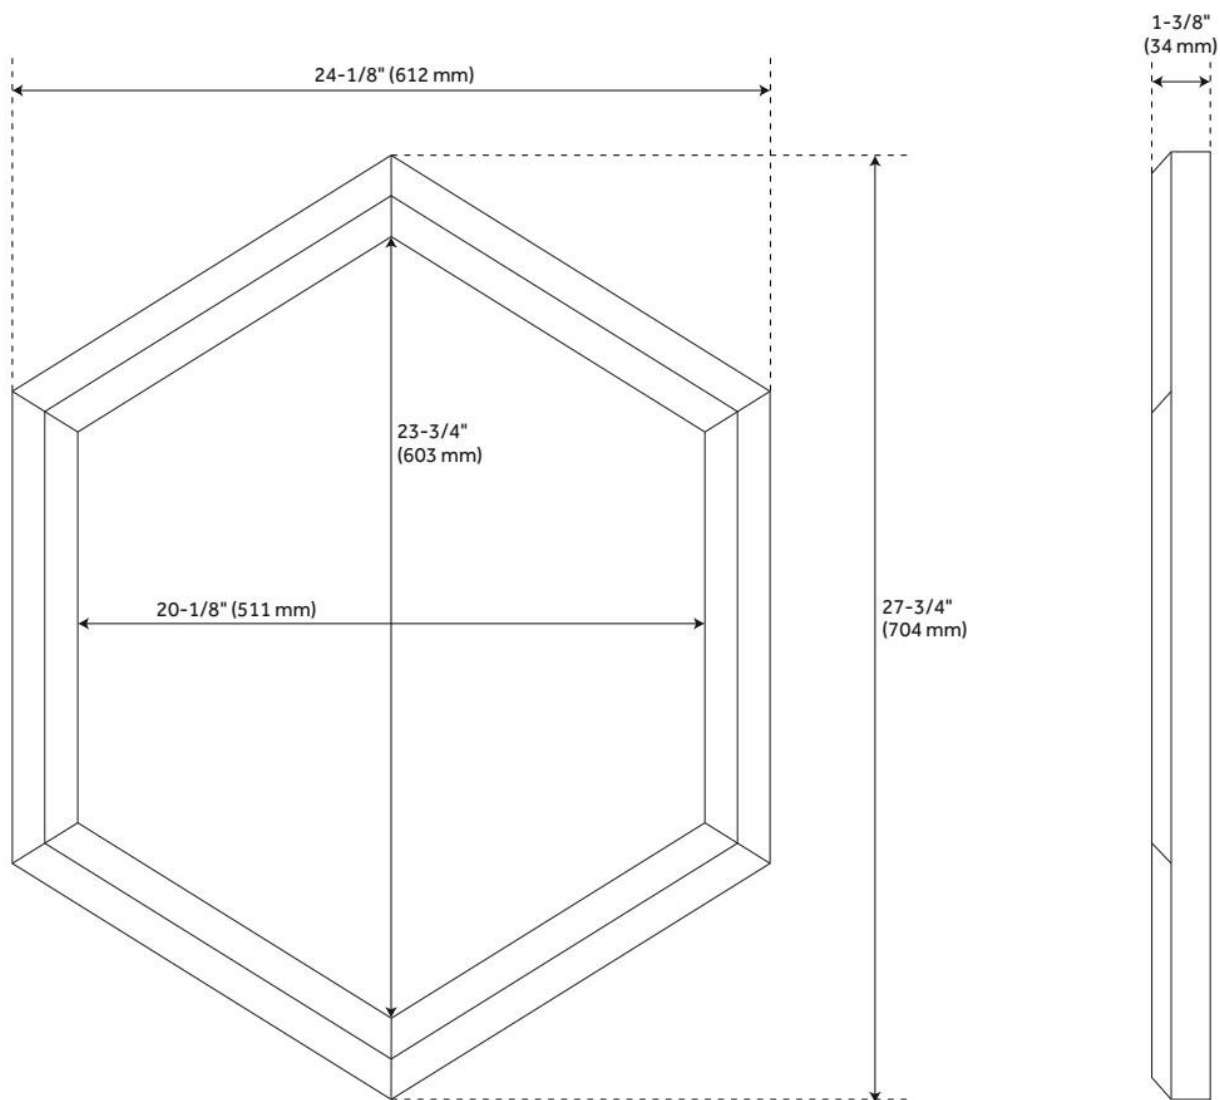

RADKE MAHOGANY VANITY MIRROR - BLACK

SKU: 948769

Code: SH448147, SH448150

REVISED 8/23/2024