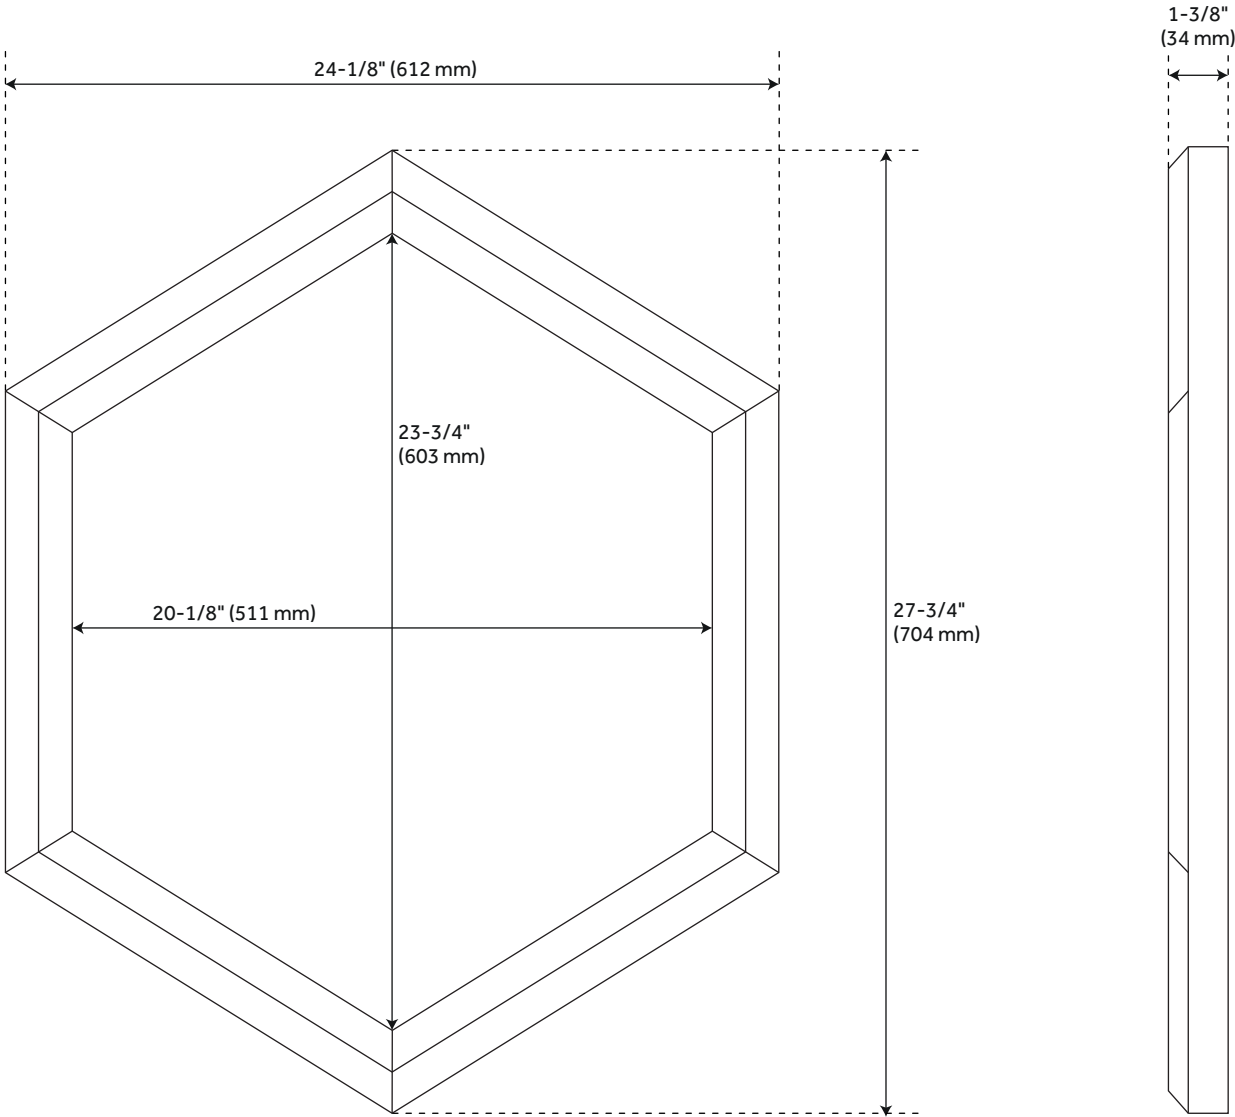

27" RADKE MAHOGANY VANITY MIRROR - BLACK

SKU: 948769

All dimensions and specifications are nominal and may vary. Use actual products for accuracy in critical situations.