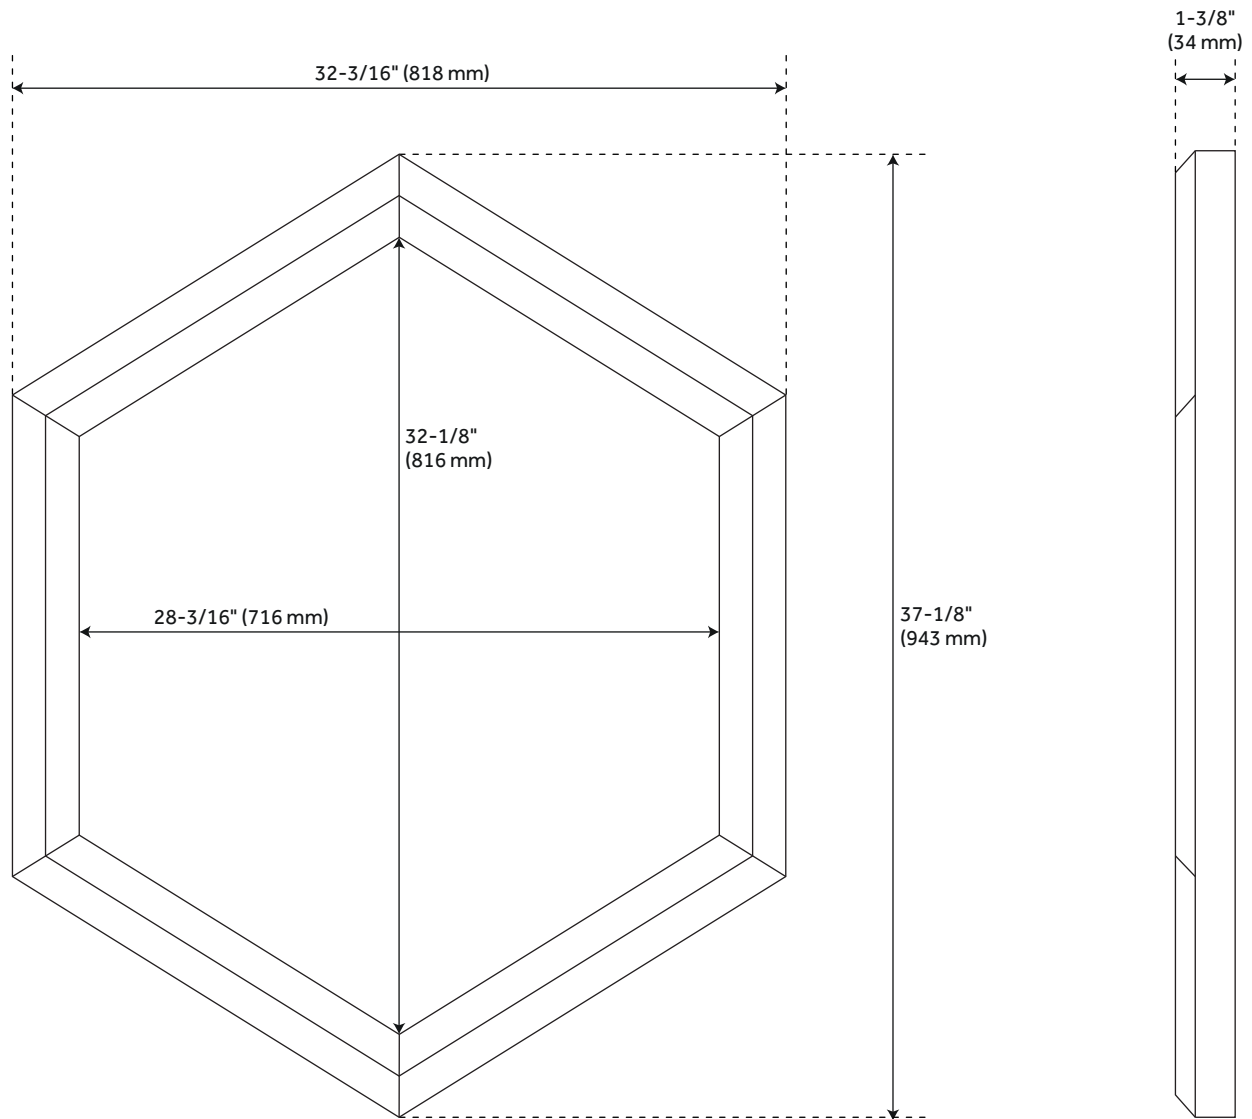

32" RADKE MAHOGANY VANITY MIRROR - BLACK

SKU: 948769

All dimensions and specifications are nominal and may vary. Use actual products for accuracy in critical situations.