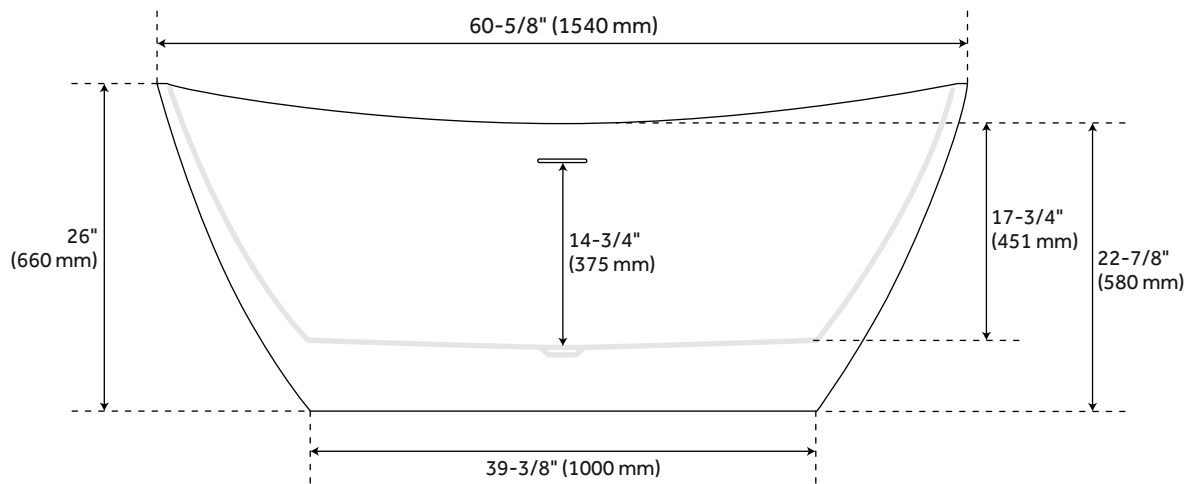

60" TREECE ACRYLIC FREESTANDING TUB

SKU: 948780-62

All dimensions and specifications are nominal and may vary. Use actual products for accuracy in critical situations.