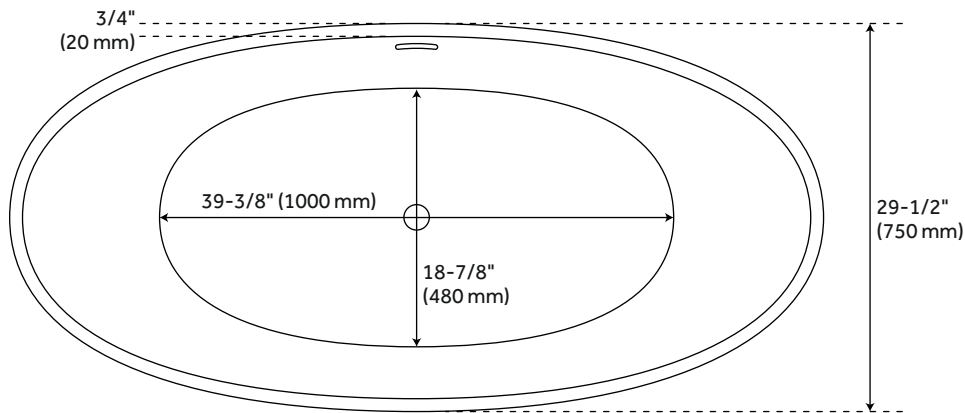

60" TREECE ACRYLIC FREESTANDING TUB

SKU: 948780-62

All dimensions and specifications are nominal and may vary. Use actual products for accuracy in critical situations.