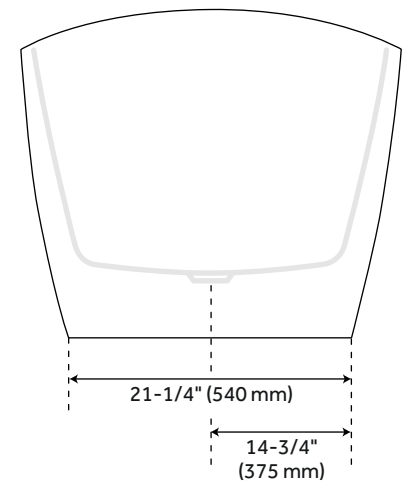

60" TREECE ACRYLIC FREESTANDING TUB

SKU: 948780-62

All dimensions and specifications are nominal and may vary. Use actual products for accuracy in critical situations.