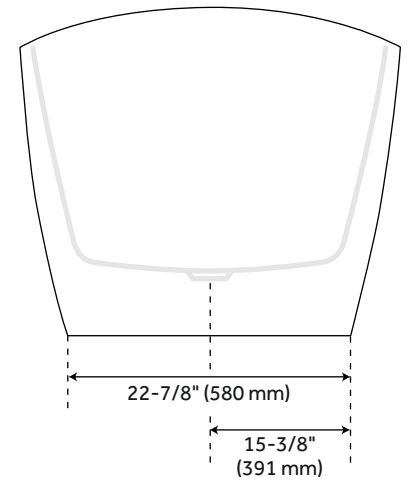

66" TREECE ACRYLIC FREESTANDING TUB

SKU: 948780-67

All dimensions and specifications are nominal and may vary. Use actual products for accuracy in critical situations.