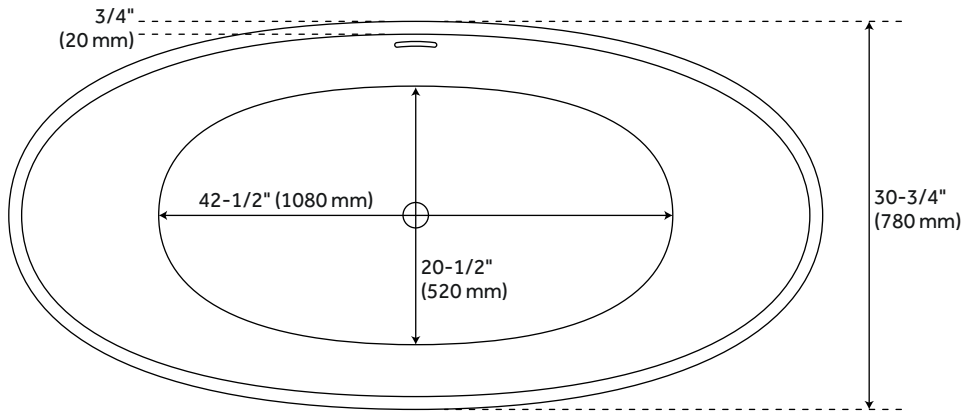

66" TREECE ACRYLIC FREESTANDING TUB

SKU: 948780-67

All dimensions and specifications are nominal and may vary. Use actual products for accuracy in critical situations.