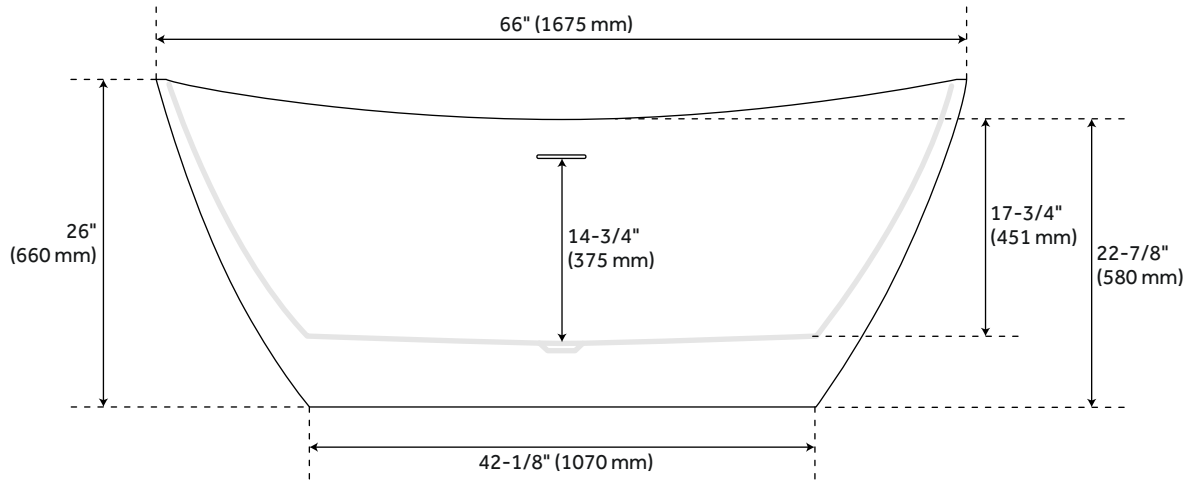

66" TREECE ACRYLIC FREESTANDING TUB

SKU: 948780-67

All dimensions and specifications are nominal and may vary. Use actual products for accuracy in critical situations.