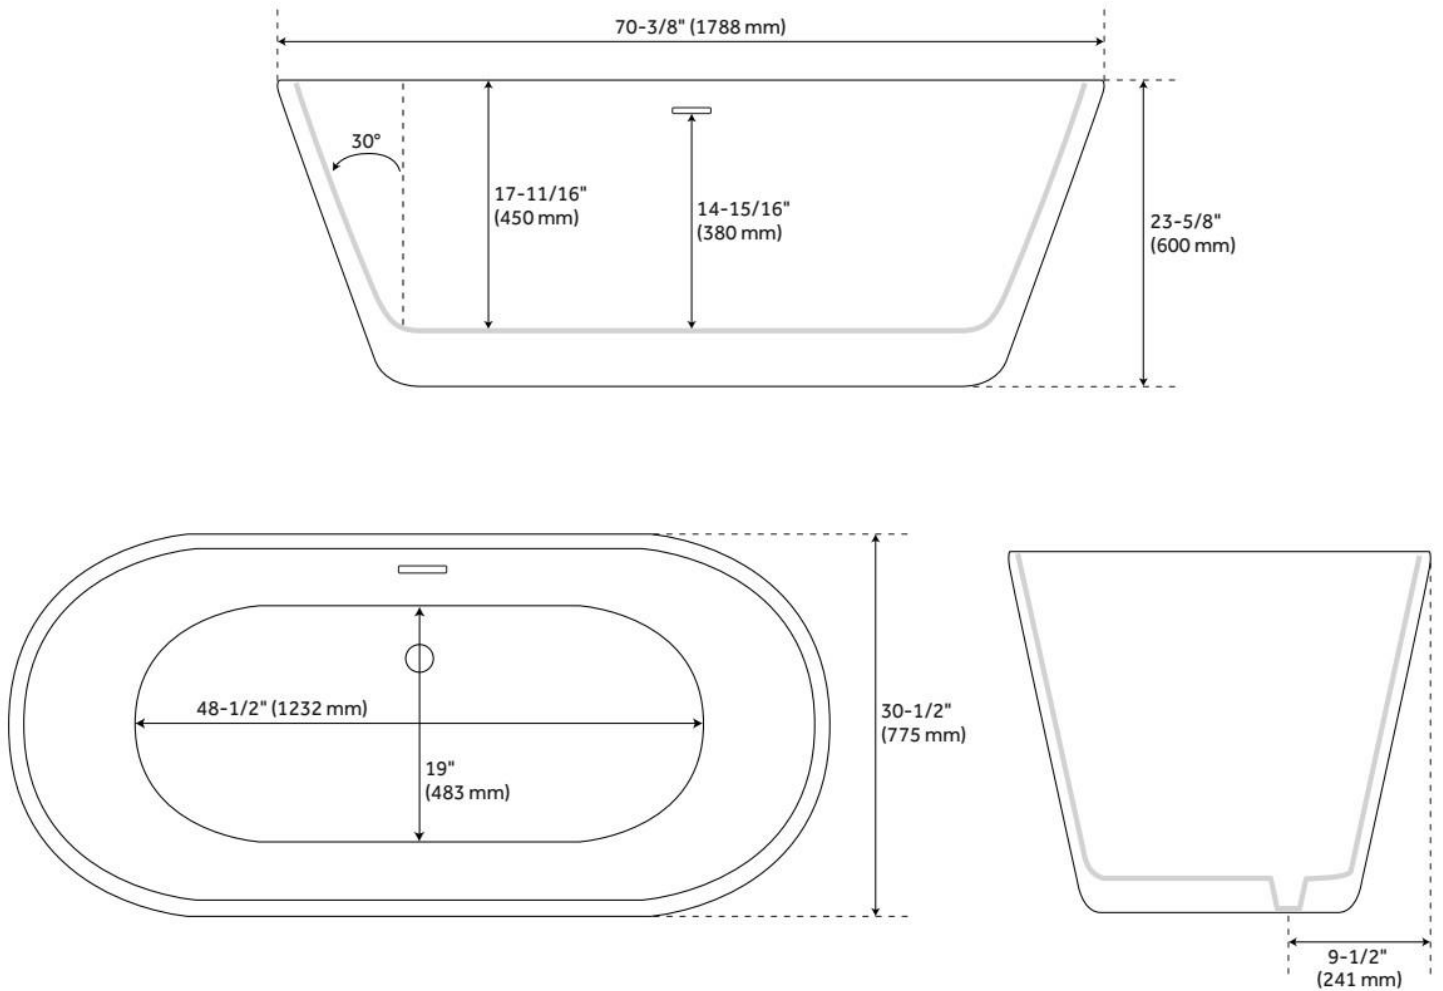

## FEATURES

Tub Material: Acrylic  
Product Finish: White  
Shape: Oval  
Tub Drain Placement: Offset  
Drain Included: Yes  
Water Depth to Overflow: 14-15/16"  
Water Capacity (Gallons): 76  
Built-In Adjusters: Yes  
Tub Weight Uncrated (lbs): 109  
Optional Accessory: 428473

## ADDITIONAL FEATURES

- All dimensions are ( $\pm 1/2$ ").
- Formed of two acrylic sheets, partially filled with fiberglass and resin for added durability.
- Foam Insulation option: increases heat retention and prevents condensation due to water and air temperature fluctuations.
- Optional Quick Connect Drop-In Drain Kit Includes:
  - Floor Plate, 1-1/2" PVC Pipe, 2" x 1-1/2" Trap Adapters, 1 Brass Threaded, 1 Brass Unthreaded Tailpiece and Plug.
  - Installs above your subfloor, but underneath your cement floor or tile, so you do not need access below the fixture.

# 70" DANAE ACRYLIC FREESTANDING TUB

SKU: 948788-70

Code: SH462737, SH481080

REVISED 6/25/2024