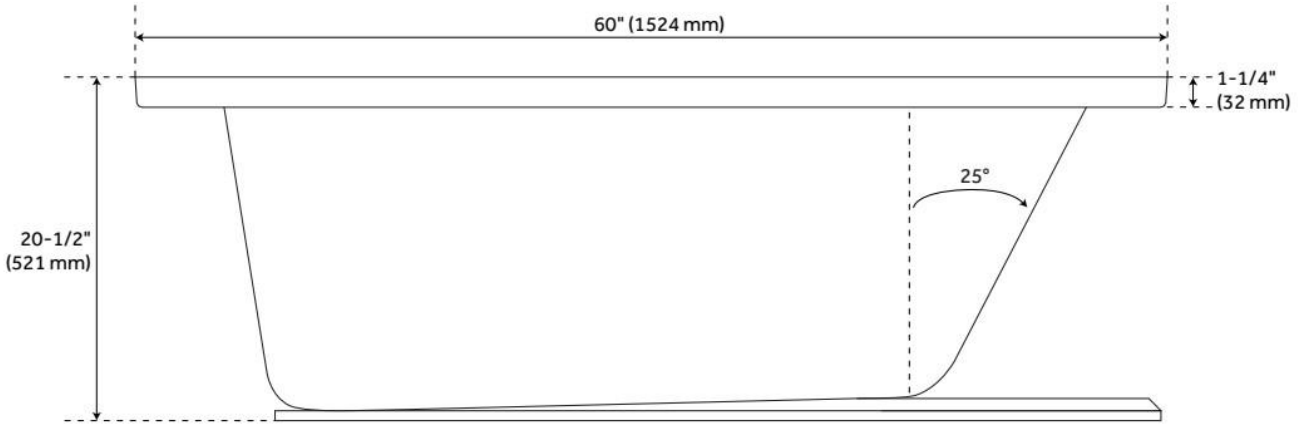

60" X 36" SITKA ACRYLIC ALCOVE SOAKING TUB - WHITE

SKU: 948822
Code: SHSKS6036

REVISED 6/28/2024