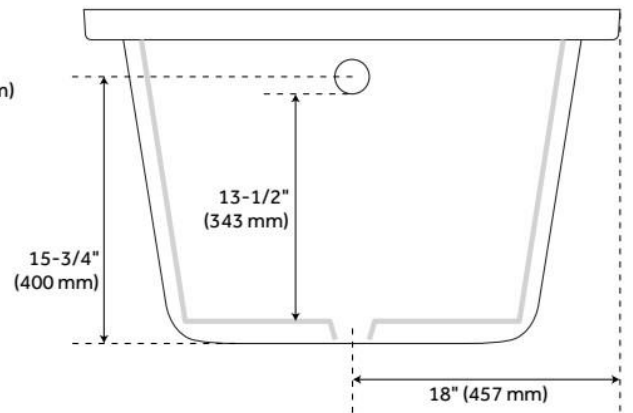

60" X 36" SITKA ACRYLIC ALCOVE SOAKING TUB - WHITE

SKU: 948822
Code: SHSKS6036

REVISED 6/28/2024