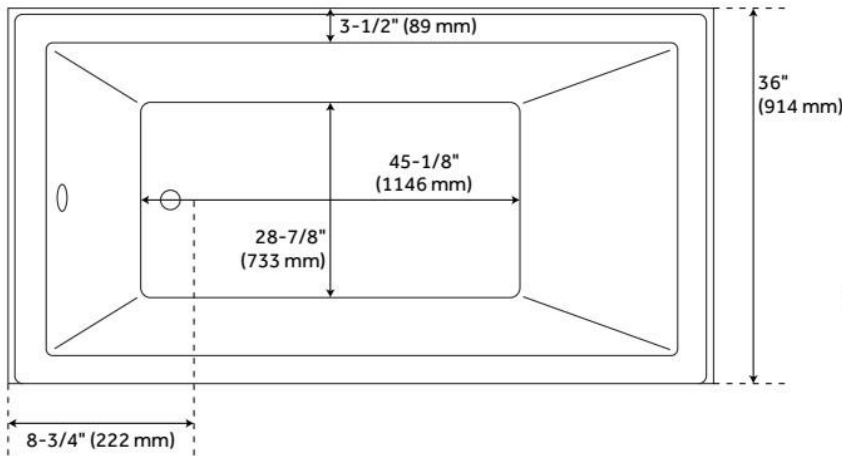

60" X 36" SITKA ACRYLIC ALCOVE SOAKING TUB - WHITE

SKU: 948822
Code: SHSKS6036

REVISED 6/28/2024