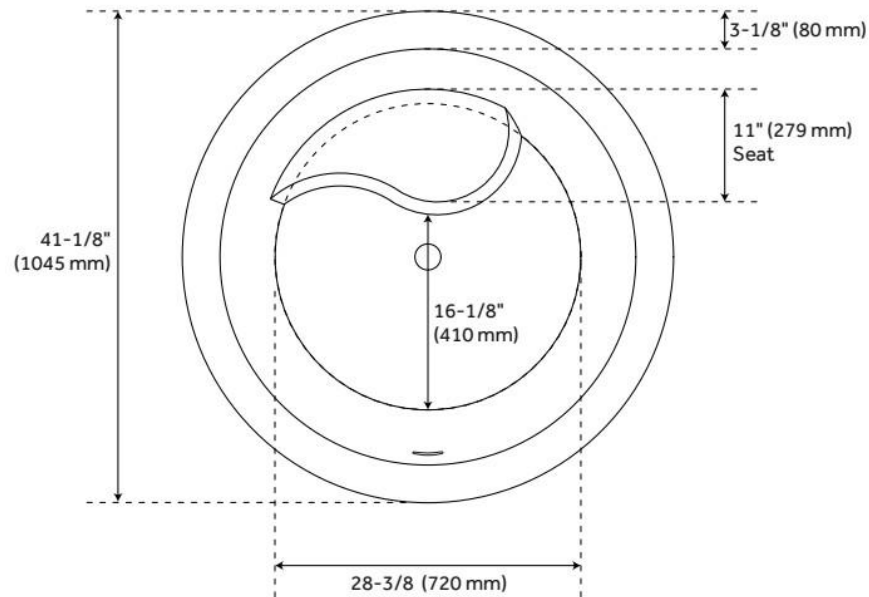

41" SIGLO ROUND JAPANESE SOAKING TUB WITH TRIM

SKU: 949836

Code: SH481094, SH481101

REVISED 8/14/2024