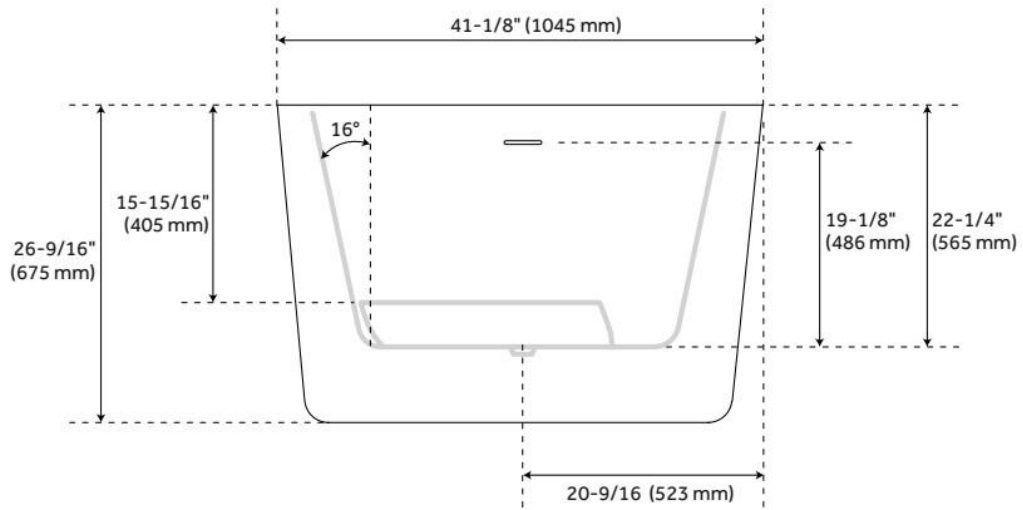

41" SIGLO ROUND JAPANESE SOAKING TUB WITH TRIM

SKU: 949836

Code: SH481094, SH481101

REVISED 8/14/2024