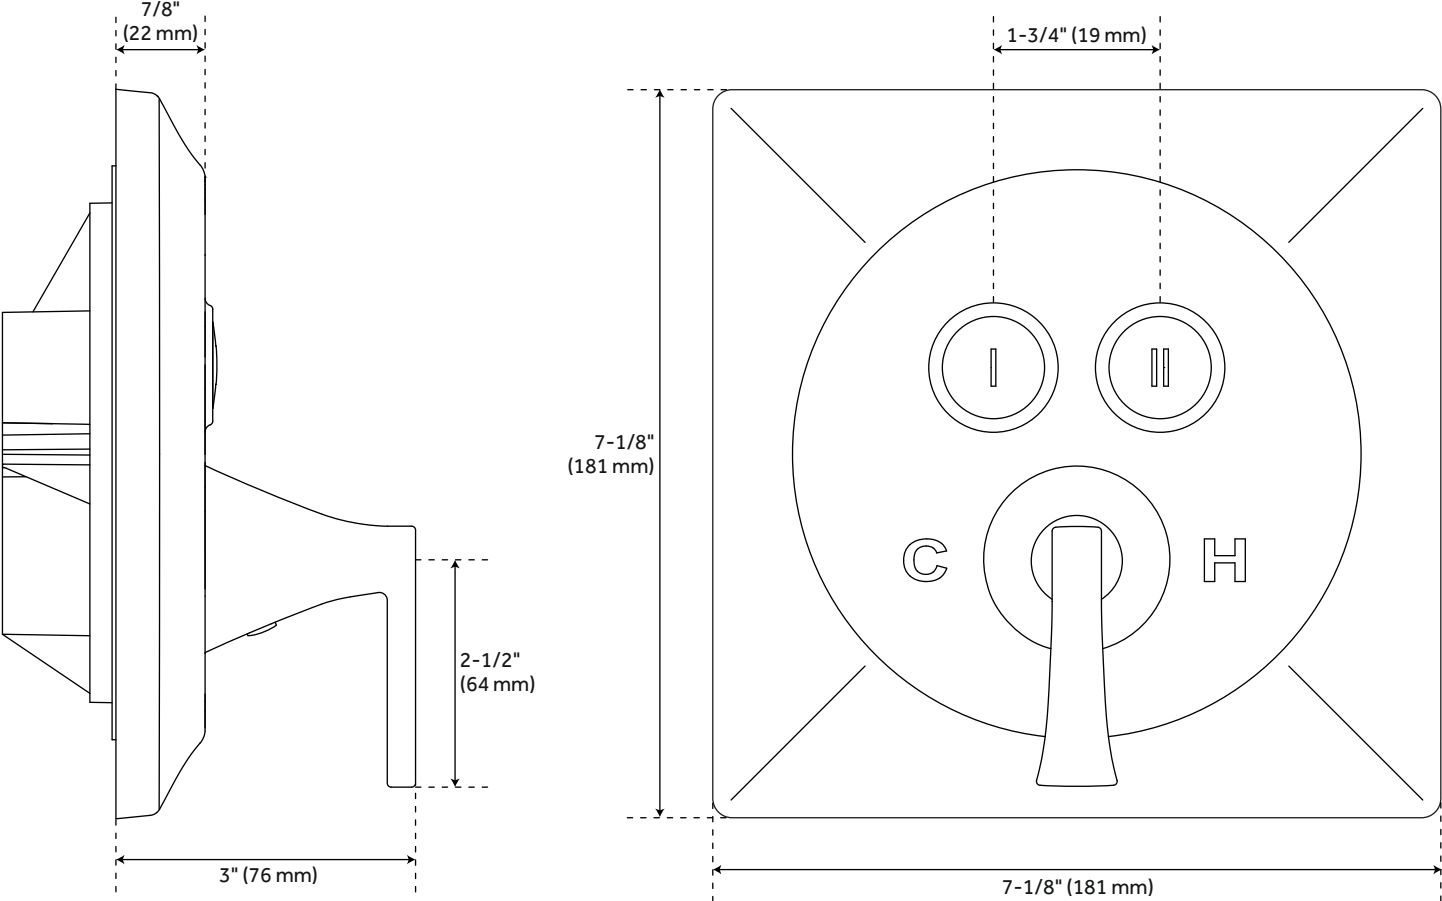

VILAMONTE PRESSURE BALANCE TUB AND SHOWER SET

SKU: 948888

Code: SHVL8030G, SH4001

FEATURES

Material: Metal

Shower Head Swivel: Yes

Connection Type: 1/2" MIP and SWT

Cartridge Type: Ceramic Disc

ASME A112.18.1/CSA B125.1, ASSE 1016 Type P, CEC Listed, WaterSense by IAPMO, Massachusetts Accepted, LISTED ID: SH4001, SHVL8030G*

ADDITIONAL FEATURES

- Metal handle
- Tub spout diverter.
- Slip-fit tub spout.
- Optional Rough-in Valve:
 - Pressure balance valve with integral stops.
 - One-piece cartridge design for ease of maintenance.
 - Back-to-back capability.
 - Ceramic disc valve cartridge.
 - Cast bronze valve body.
 - Adjustable temperature limit stop.
 - Quick remove plaster guard.
 - Easy mounting brackets.

REVISED 5/31/2024

VALMONTE PRESSURE BALANCE SHOWER VALVE

All dimensions and specifications are nominal and may vary. Use actual products for accuracy in critical situations.

VALMONTE WALL-MOUNT SHOWER HEAD

PRESSURE BALANCE TUB & SHOWER ROUGH-IN VALVE

SKU: 446520
Code: SH4001

FEATURES

Material: Bronze
Flow Rate: 6.34 gpm (24.0 L/min) @ 80 psi
Connection Type: 1/2" MIP and SWT
Cartridge Type: Ceramic Disc

IAPMO, ASME A112.18.1/CSA B125.1, ASSE 1016 Type P, Massachusetts Accepted, LISTED ID: SH4001