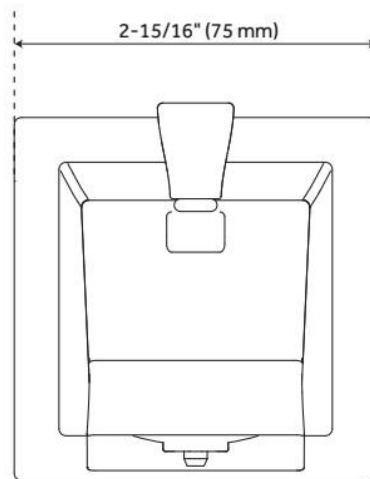

VILAMONTE TUB SPOUT WITH DIVERTER

SKU: 950469

Code: SHTS82, SHTS82PN, SHTS82ORB

REVISED 5/24/2024