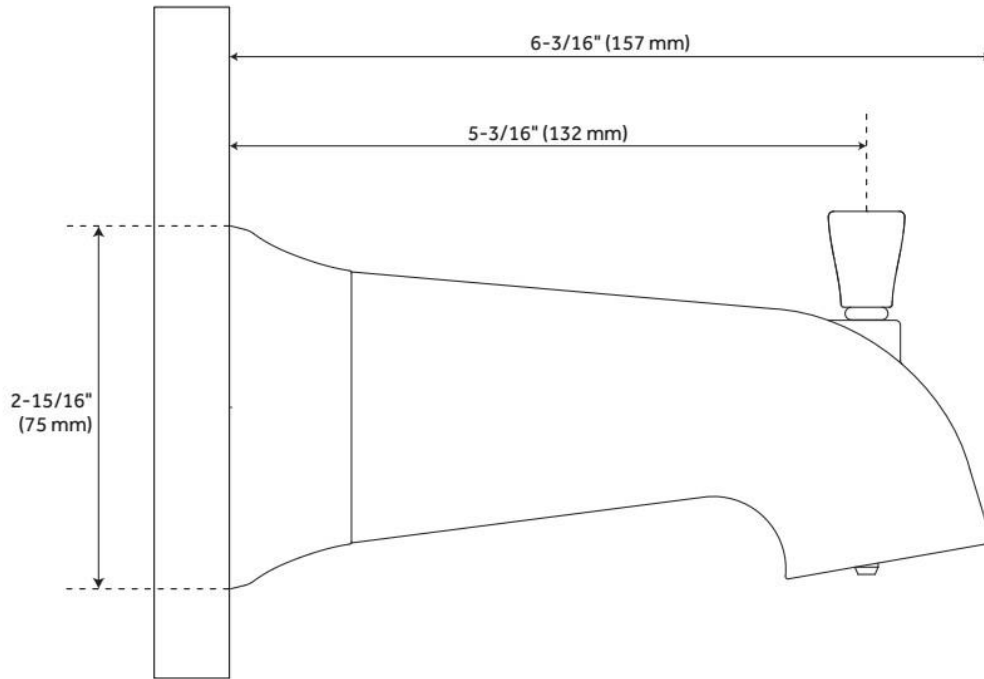

ASME A112.18.1/CSA B125.1, ASSE 1016 Type P, CEC Listed, WaterSense by IAPMO, Massachusetts Accepted, LISTED ID: SH4001, SHVL8030G*

ADDITIONAL FEATURES

- Metal handle
- Tub spout diverter.
- Slip-fit tub spout.
- Optional Rough-in Valve:
 - Pressure balance valve with integral stops.
 - One-piece cartridge design for ease of maintenance.
 - Back-to-back capability.
 - Ceramic disc valve cartridge.
 - Cast bronze valve body.
 - Adjustable temperature limit stop.
 - Quick remove plaster guard.
 - Easy mounting brackets.

REVISED 5/31/2024

VALMONTE PRESSURE BALANCE SHOWER VALVE

All dimensions and specifications are nominal and may vary. Use actual products for accuracy in critical situations.

VALMONTE WALL-MOUNT SHOWER HEAD

All dimensions and specifications are nominal and may vary. Use actual products for accuracy in critical situations.

VILAMONTE TUB SPOUT WITH DIVERTER

SKU: 950469

Code: SHTS82, SHTS82PN, SHTS82ORB

REVISED 5/24/2024

PRESSURE BALANCE TUB & SHOWER ROUGH-IN VALVE

SKU: 446520
Code: SH4001

FEATURES

Material: Bronze
Flow Rate: 6.34 gpm (24.0 L/min) @ 80 psi
Connection Type: 1/2" MIP and SWT
Cartridge Type: Ceramic Disc

IAPMO, ASME A112.18.1/CSA B125.1, ASSE 1016 Type P, Massachusetts Accepted, LISTED ID: SH4001