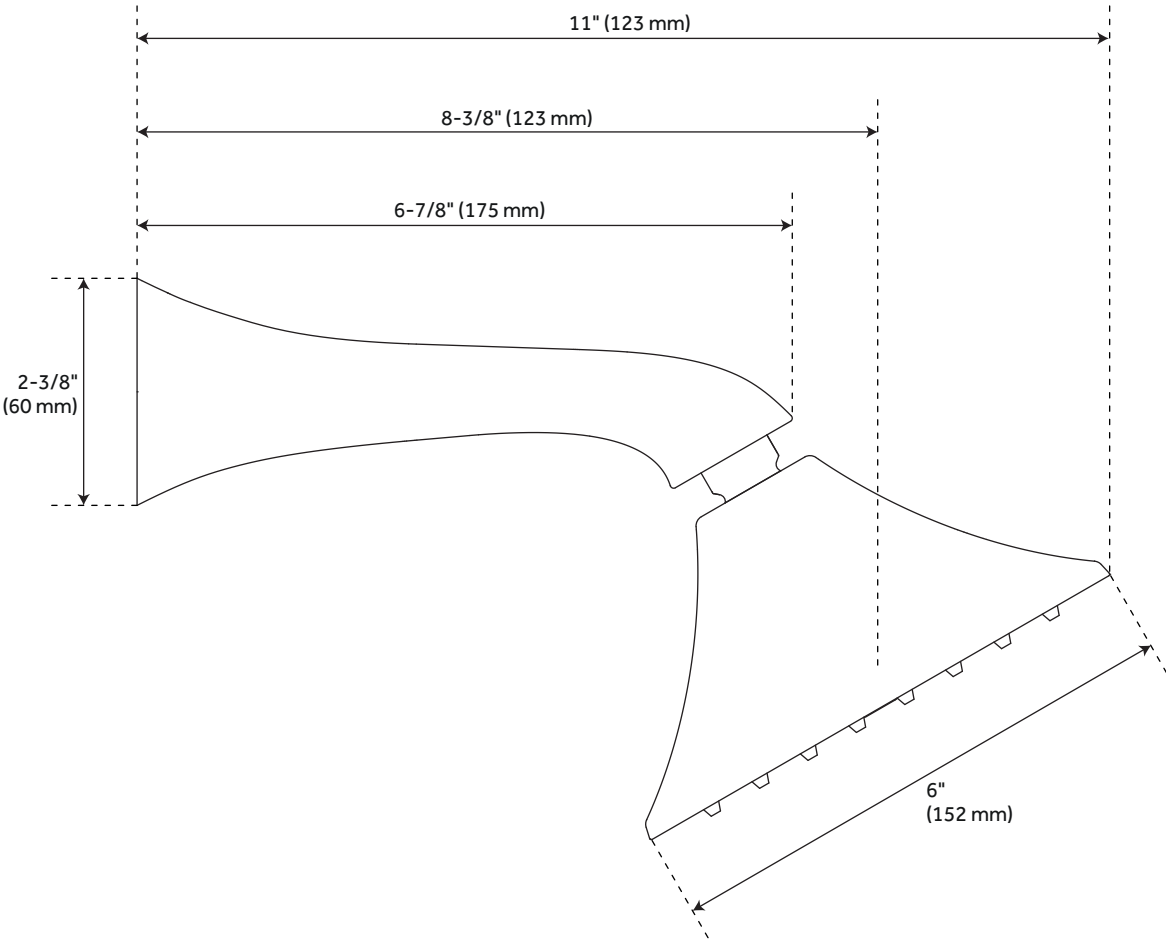

VILAMONTE PRESSURE BALANCE TUB AND SHOWER SET

SKU: 948888

Code: SHVL8030G, SH4001

FEATURES

Material: Metal

Shower Head Swivel: Yes

Connection Type: 1/2" MIP and SWT

Cartridge Type: Ceramic Disc

ASME A112.18.1/CSA B125.1, ASSE 1016 Type P, CEC Listed, WaterSense by IAPMO, Massachusetts Accepted, LISTED ID: SH4001, SHVL8030G*

ADDITIONAL FEATURES

- Metal handle
- Tub spout diverter.
- Slip-fit tub spout.
- Optional Rough-in Valve:
 - Pressure balance valve with integral stops.
 - One-piece cartridge design for ease of maintenance.
 - Back-to-back capability.
 - Ceramic disc valve cartridge.
 - Cast bronze valve body.
 - Adjustable temperature limit stop.
 - Quick remove plaster guard.
 - Easy mounting brackets.

REVISED 5/31/2024

VALMONTE PRESSURE BALANCE SHOWER VALVE

All dimensions and specifications are nominal and may vary. Use actual products for accuracy in critical situations.

VALMONTE WALL-MOUNT SHOWER HEAD

PRESSURE BALANCE TUB & SHOWER ROUGH-IN VALVE

SKU: 446520
Code: SH4001

FEATURES

Material: Bronze
Flow Rate: 6.34 gpm (24.0 L/min) @ 80 psi
Connection Type: 1/2" MIP and SWT
Cartridge Type: Ceramic Disc

IAPMO, ASME A112.18.1/CSA B125.1, ASSE 1016 Type P, Massachusetts Accepted, LISTED ID: SH4001