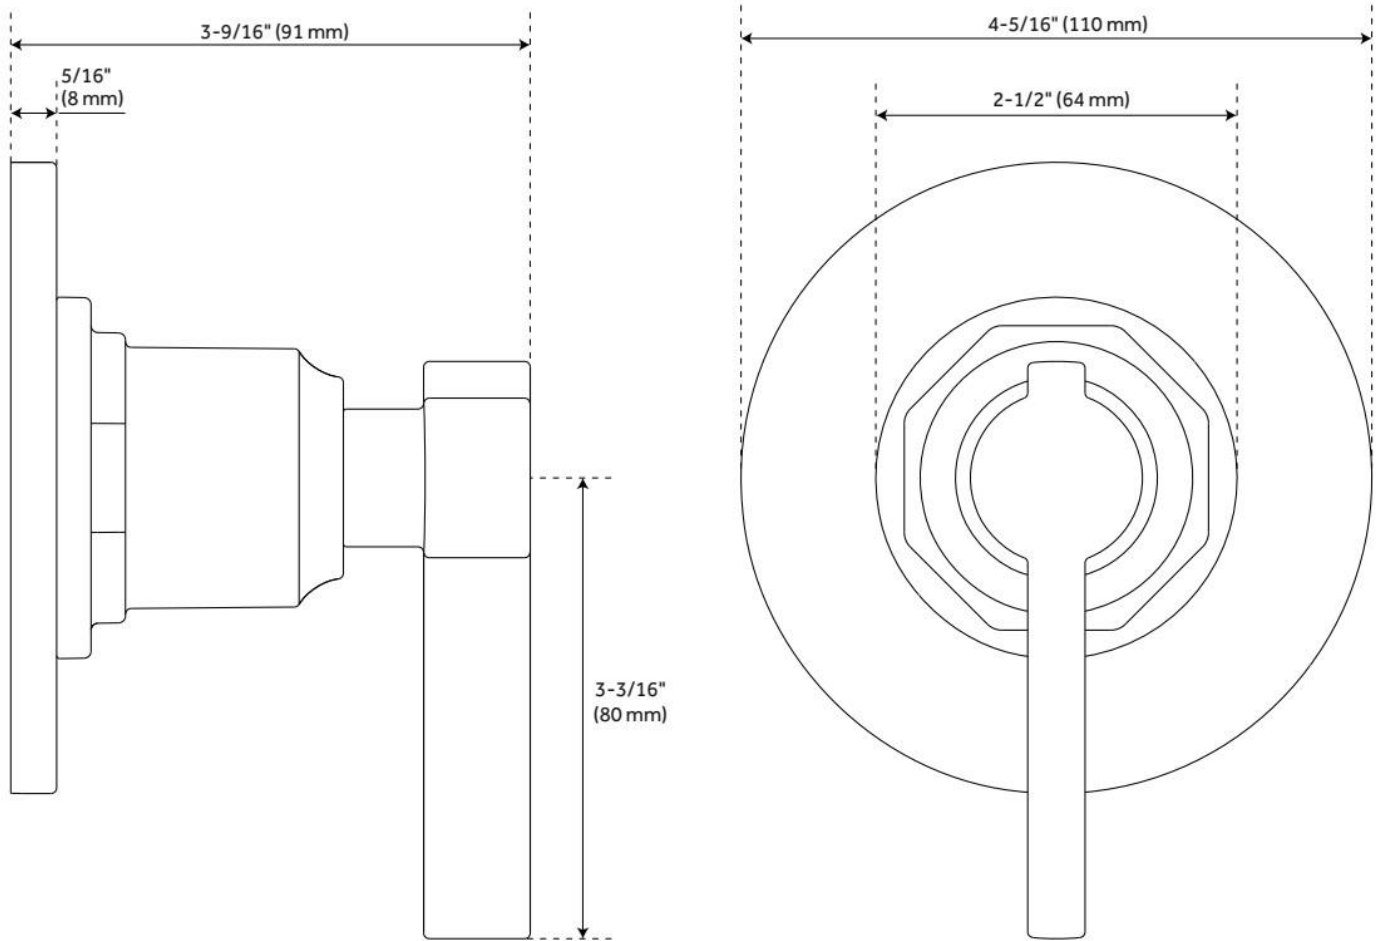

GREYFIELD IN-WALL SHOWER DIVERTER

SKU: 948901

Code: SHGF9005, SH6103, SH484199, SH484198, SH485517, SH485516

FEATURES

Material: Brass

ASME A112.18.1/CSA B125.1, ASME A112.18.2/CSA B125.2, ICC/ANSI A117.1, Massachusetts Accepted, LISTED ID: SH6103, SHGF9005*

ADDITIONAL FEATURES

- Metal handle.
- Metal Escutcheon.
- Not intended as a shut off valve.
- Six total settings allow for shared water flow between outlets, giving you the ability to use two functions at once.
- Optional Rough-in Valve:
 - Available Single-Function Diverter Valve Cartridge restricts water flow to one outlet at a time.
 - Brass valve body.
 - Ceramic cartridge.
 - Must be installed in accordance with provided installation instructions.

REVISED 10/15/2024

GREYFIELD IN-WALL SHOWER DIVERTER

SKU: 948901

Code: SHGF9005, SH6103, SH484199, SH484198, SH485517, SH485516

REVISED 10/15/2024

3-WAY IN-WALL DIVERTER ROUGH-IN VALVE - 3/4"

SKU: 446519
Code: SH6103

FEATURES

Material: Brass
Cartridge Type: Ceramic Disc

IAPMO, ASME A112.18.1/CSA B125.1, ASME A112.18.2/CSA B125.2, Massachusetts Accepted, LISTED ID: SH6103

ADDITIONAL FEATURES

- Six total settings allow for shared water flow between outlets, giving you the ability to use two functions at once.
- Ceramic cartridge.
- Available Single-Function Diverter Valve Cartridge restricts water flow to one outlet at a time.
- Not intended as a shut off valve.
- For installations only requiring 2 outlets, the 3rd outlet may be looped into one of the existing pipes.
- Compatible with Beasley, Berwyn, Boca Raton, Drea, Edenton, Elita, Greyfield, Gunther, Hibiscus, Key West, Lentz, Lexia, Pendleton, Pinecrest, Provincetown, Rigi, Sefina, Vassor and Vilamonte Diverter Trims.