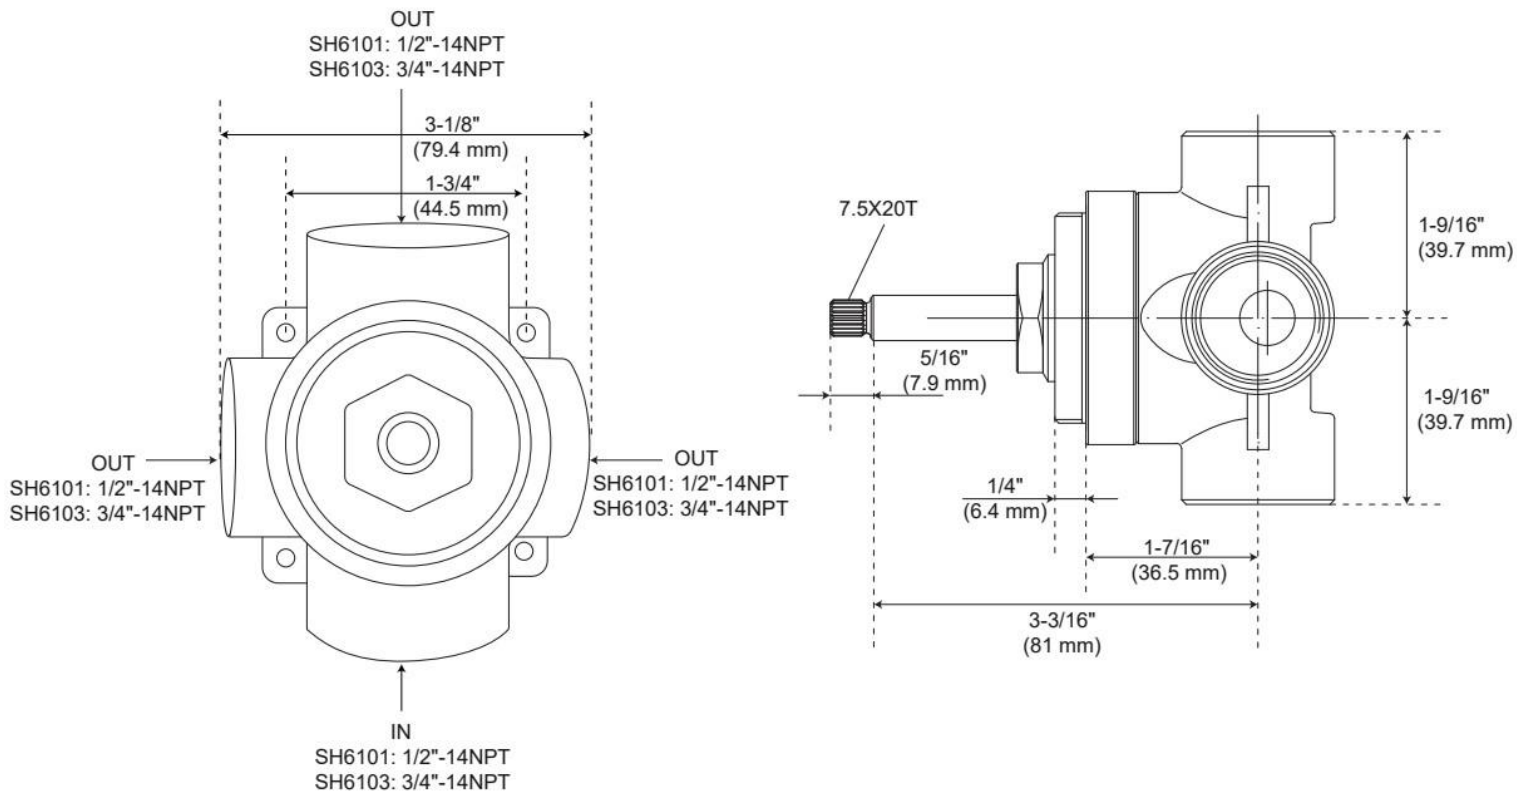

3-WAY IN-WALL DIVERTER ROUGH-IN VALVE - 3/4"

SKU: 446519
Code: SH6103

REVISED 10/14/2024