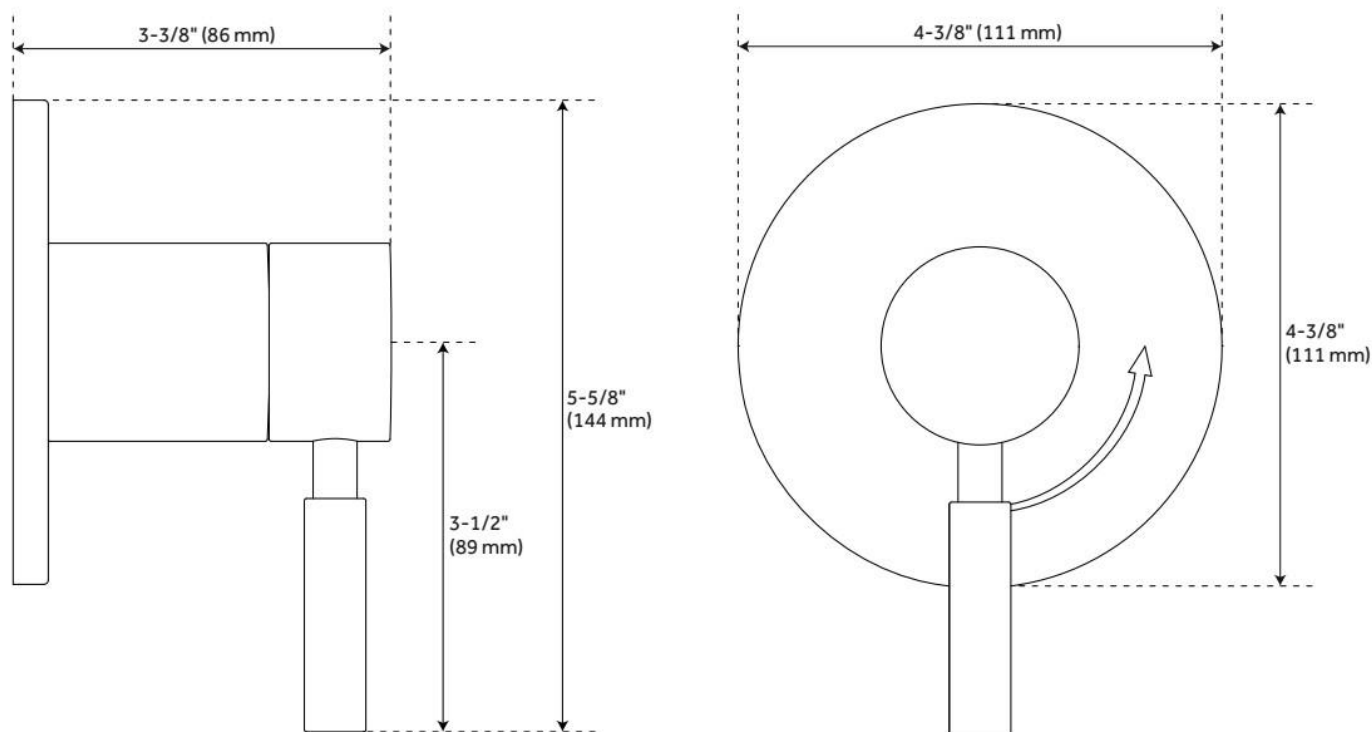

EDENTON IN-WALL SHOWER VOLUME CONTROL

SKU: 948908

Code: SHED9007, SH6020, SH6040

FEATURES

Material: Brass

LISTED ID: SHED9007*, SH6020, SH6040

ADDITIONAL FEATURES

- Metal lever handle.
- Wall thickness range: 1" to 1-3/4"
- For proper installation, requires use of a thermostatic valve and trim.
- Optional Rough-in Valve:
 - Bronze valve body.
 - Ceramic cartridge.
 - Recommended valve installation depth 1-5/8" to 2-3/8"

REVISED 6/10/2024

EDENTON IN-WALL SHOWER VOLUME CONTROL

SKU: 948908

Code: SHED9007, SH6020, SH6040

REVISED 6/10/2024