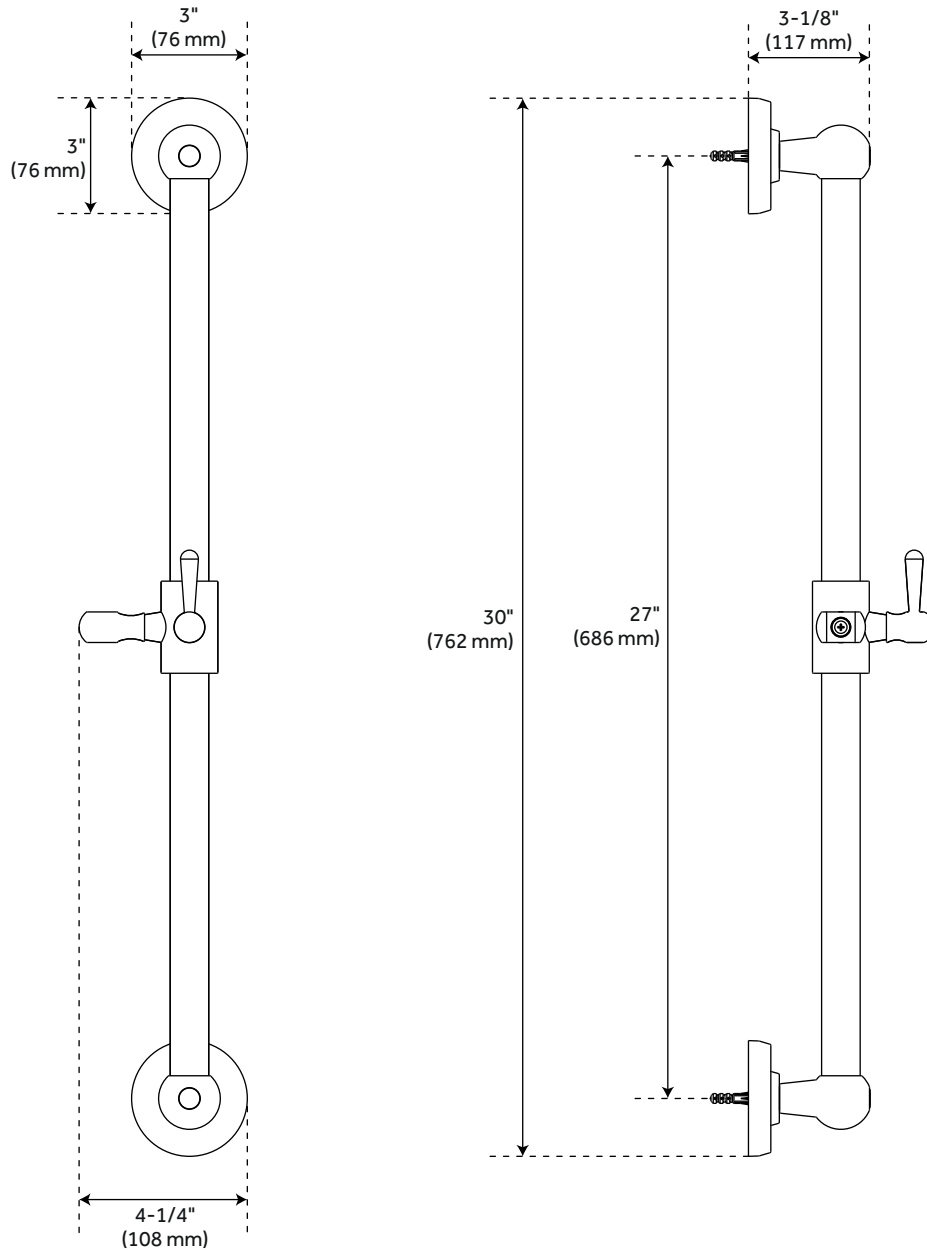

## FEATURES

Installation Type: Wall Mount  
Design: Traditional  
Material: Brass  
Length: 4-1/4"  
Width: 3-1/8"  
Height: 30"  
Base Plate Height: 3"  
Mounting Hardware Included: Yes  
Assembly Required: No  
Handle Type: Lever  
Installation Type: Wall Mount  
Base Plate Width: 3"  
Slide Bar Length: 30"

# 30" TRADITIONAL SLIDE BAR FOR HAND SHOWER

---

SKU: 948916  
Code: SHSB3010

## ADDITIONAL FEATURES

- Metal bar and mounting posts.
- Adjustable angle for handshower mount.

REVISED 4/4/2023

# 30" TRADITIONAL SLIDE BAR FOR HAND SHOWER

SKU: 948916

SHSB3010

All dimensions and specifications are nominal and may vary. Use actual products for accuracy in critical situations.