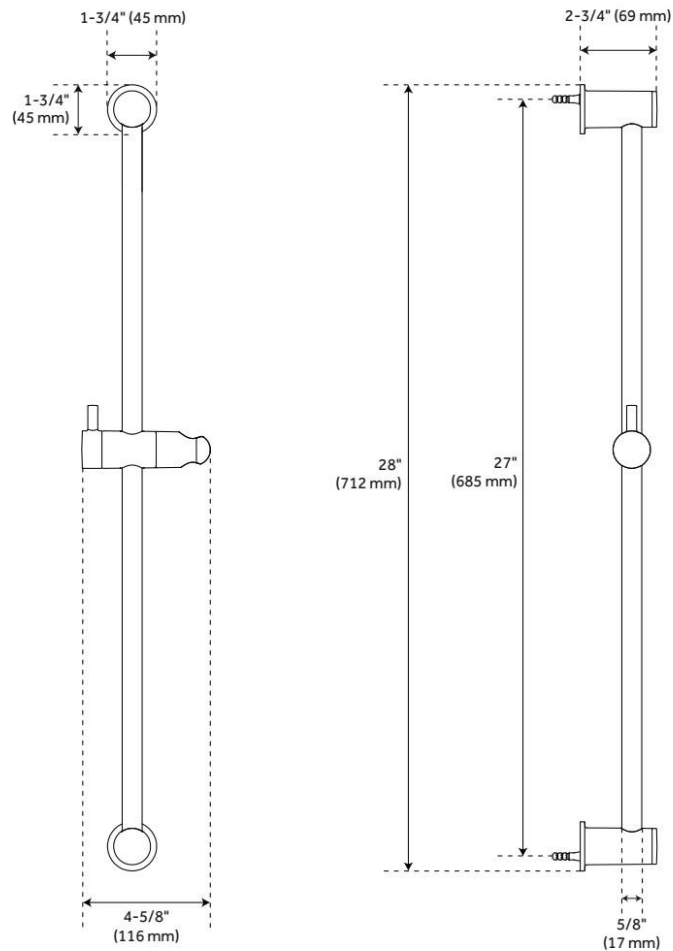

CONTEMPORARY SLIDE BAR FOR HAND SHOWER

SKU: 948919

Code: SHSB3040, SH484206, SH485501

FEATURES

Material: Brass

LISTED ID: N/A

ADDITIONAL FEATURES

- Metal bar and mounting posts.
- Adjustable angle for handshower mount.

REVISED 7/1/2024

CONTEMPORARY SLIDE BAR FOR HAND SHOWER

SKU: 948919

Code: SHSB3040, SH484206, SH485501

REVISED 7/1/2024