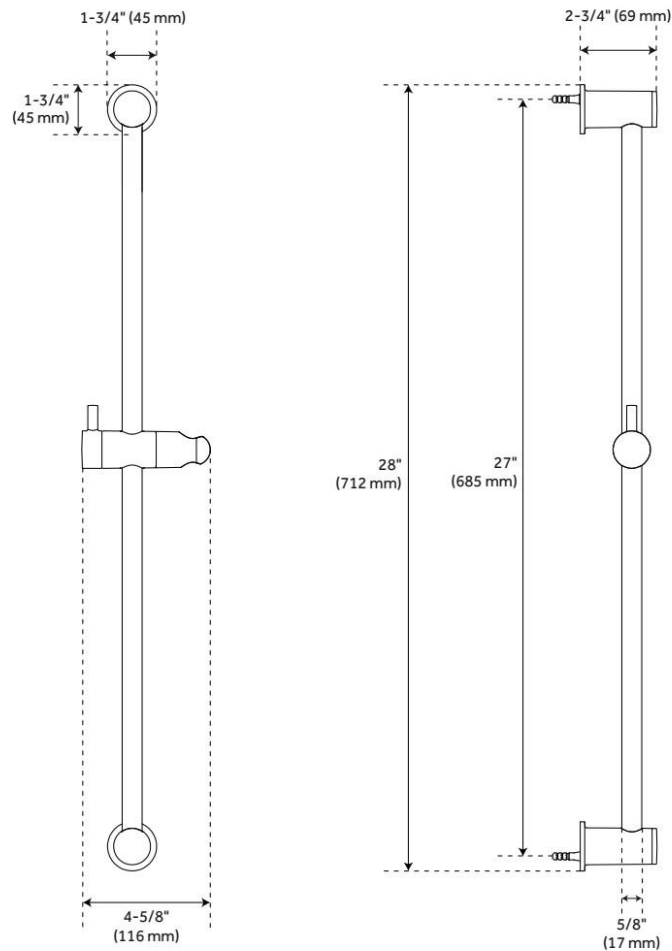

CONTEMPORARY SLIDE BAR FOR HAND SHOWER

SKU: 948919

Code: SHSB3040, SH484206, SH485501

REVISED 7/24/2024