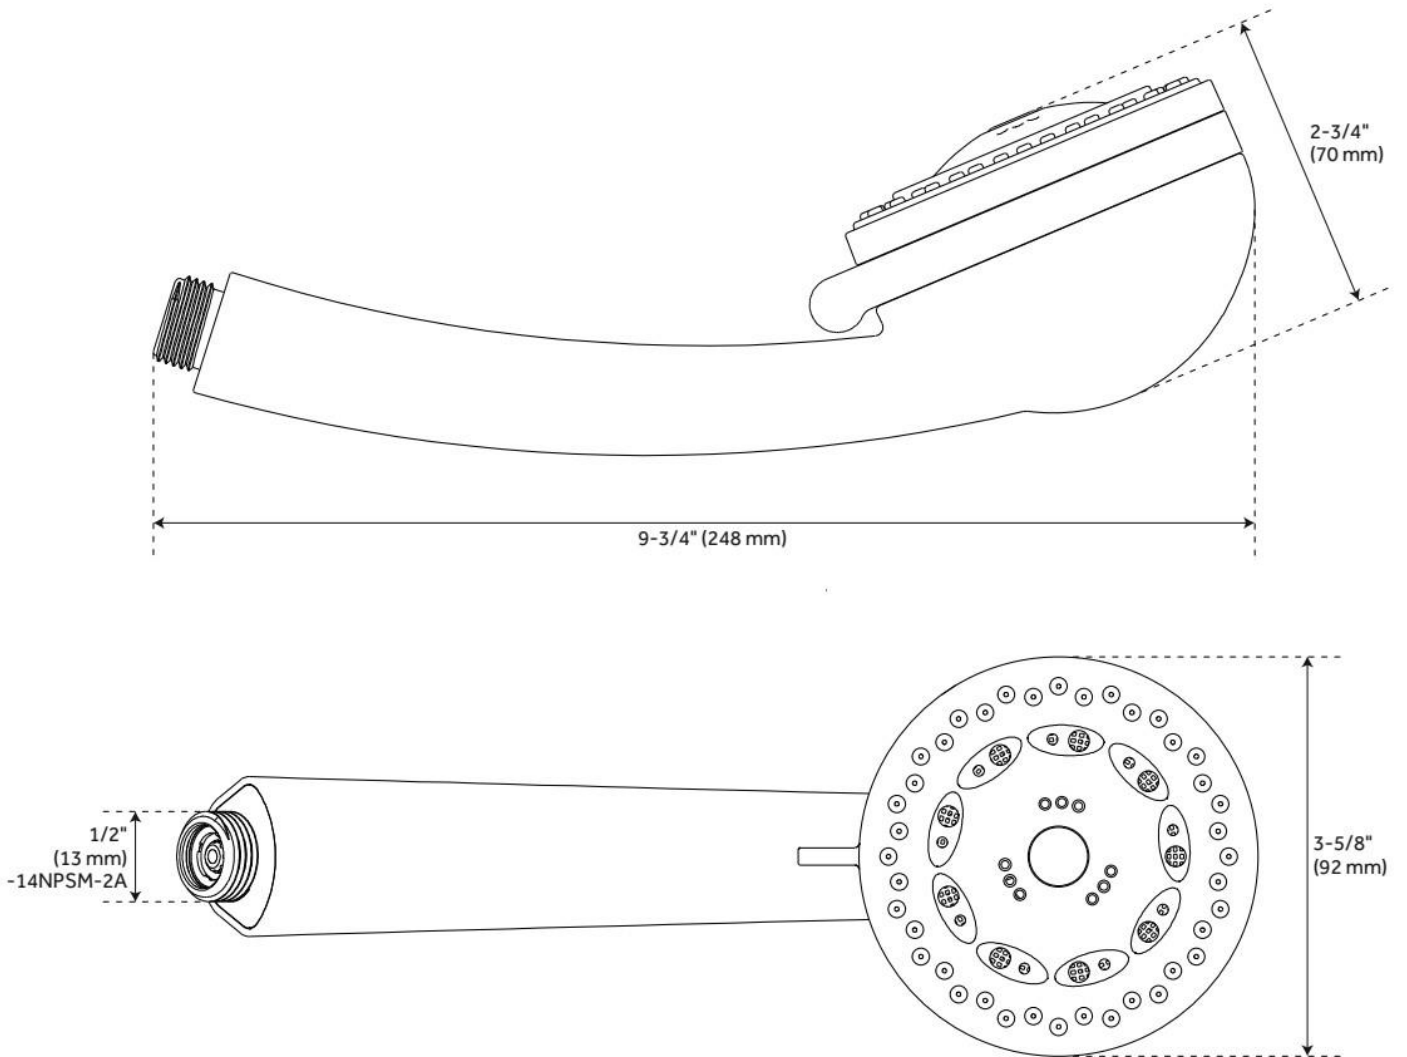

# TRADITIONAL MULTIFUNCTION HAND SHOWER

SKU: 948921  
Code: SHHS4010G

## FEATURES

Material: ABS  
Hand Shower Spray: Full  
Hand Shower Flow Rate: 1.8 gpm (6.8 L/min) @ 80 psi

ASME A112.18.1/CSA B125.1, WaterSense by IAPMO, LISTED ID: SHHS4010G\*

## ADDITIONAL FEATURES

- 5 function handshower (full spray, massage spray, aerated spray full & massage spray and full & aerated).
- Easy-clean spray nozzles.
- 3.6" spray face.
- Factory installed backflow prevention check valve.
- Hose sold separately.

# TRADITIONAL MULTIFUNCTION HAND SHOWER

SKU: 948921  
Code: SHHS4010G

REVISED 6/11/2024