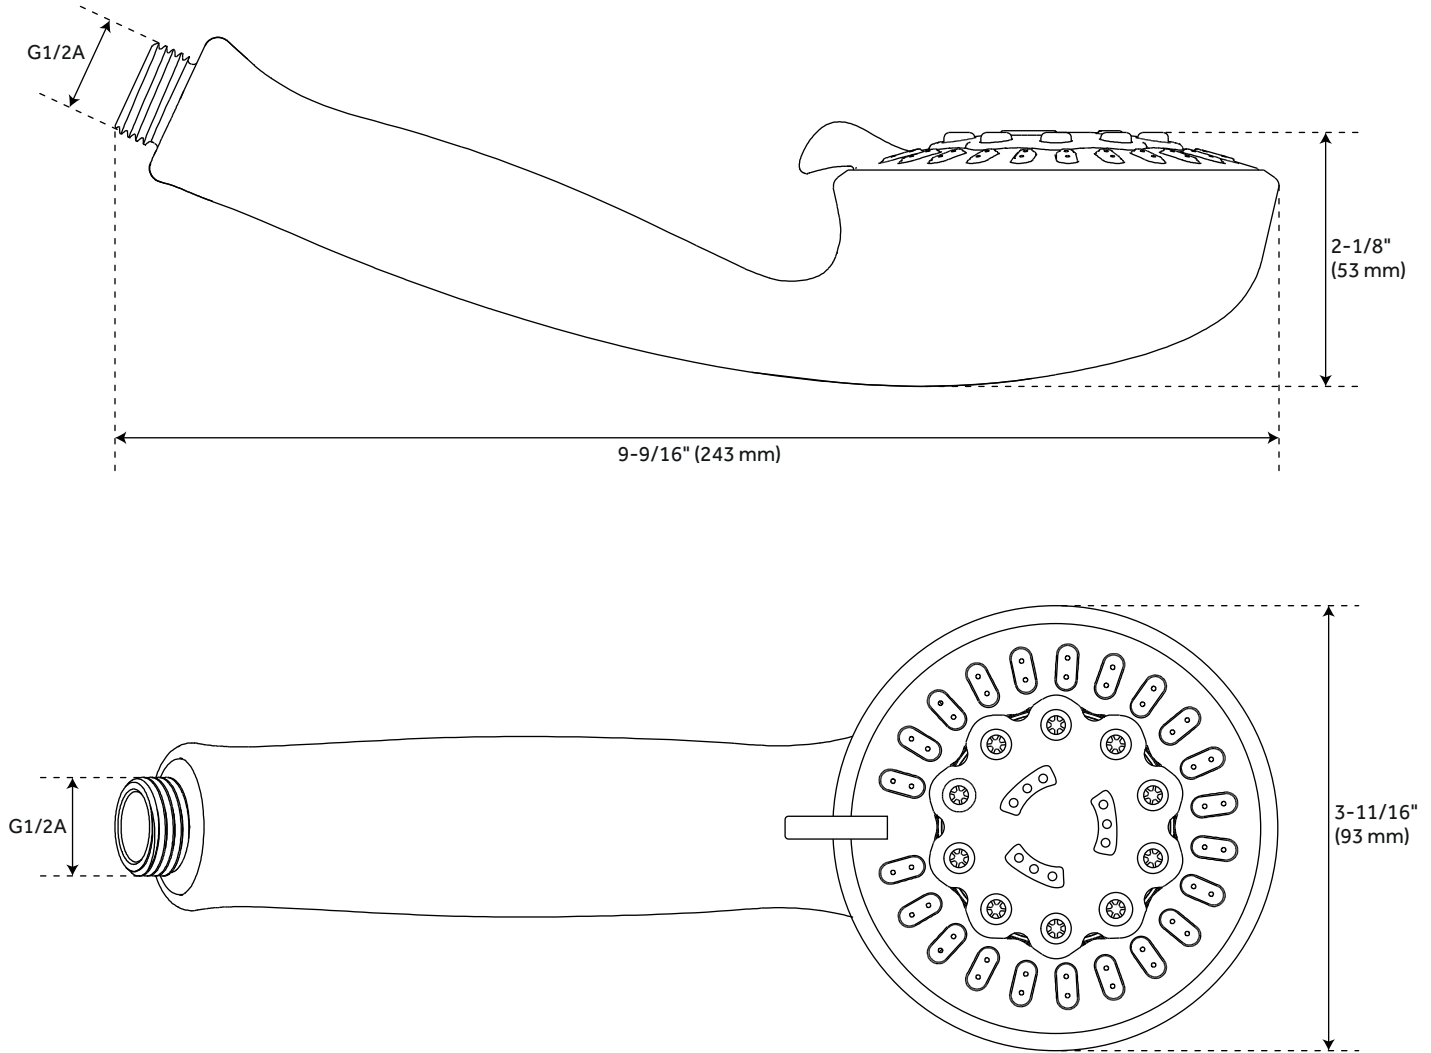

MODERN MULTIFUNCTION HAND SHOWER

SKU: 948922

SHHS4020G

All dimensions and specifications are nominal and may vary. Use actual products for accuracy in critical situations.