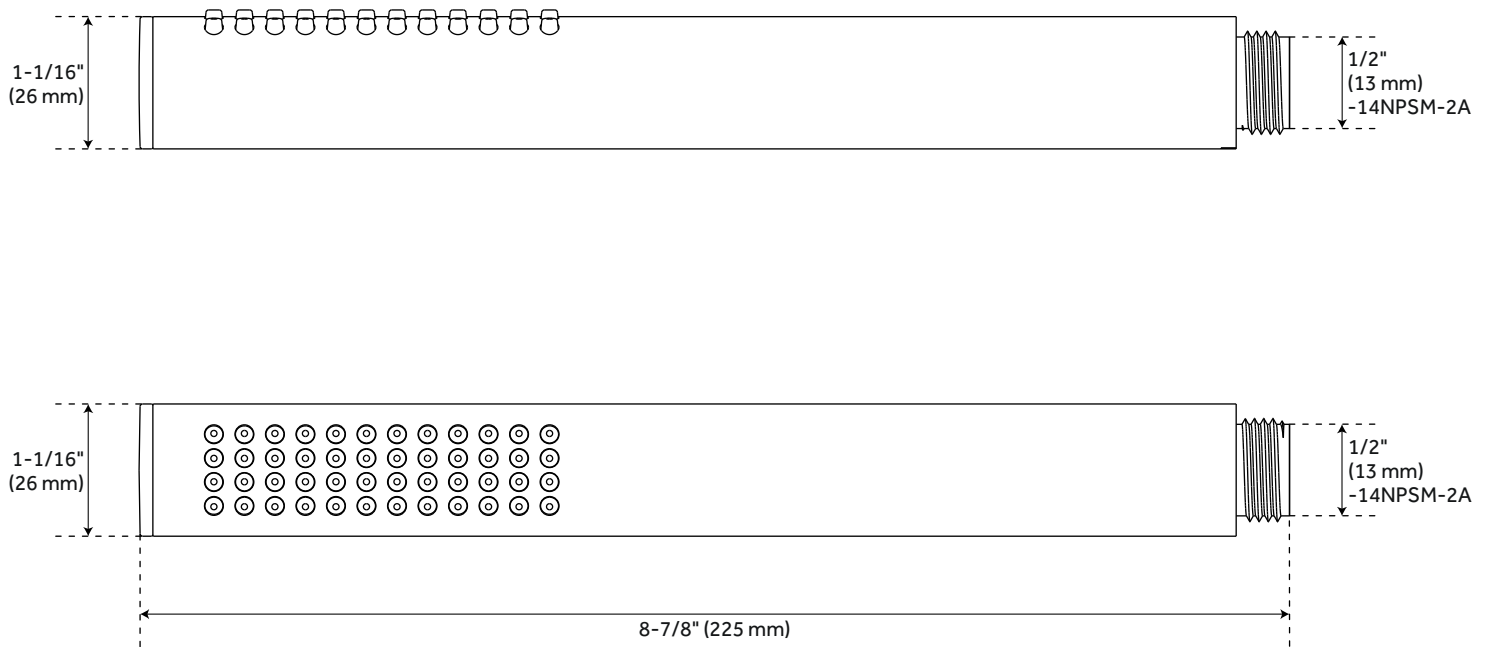

CONTEMPORARY TUBULAR HAND SHOWER

SKU: 948923

SHHS4030G, SHHS4030GZ

All dimensions and specifications are nominal and may vary. Use actual products for accuracy in critical situations.