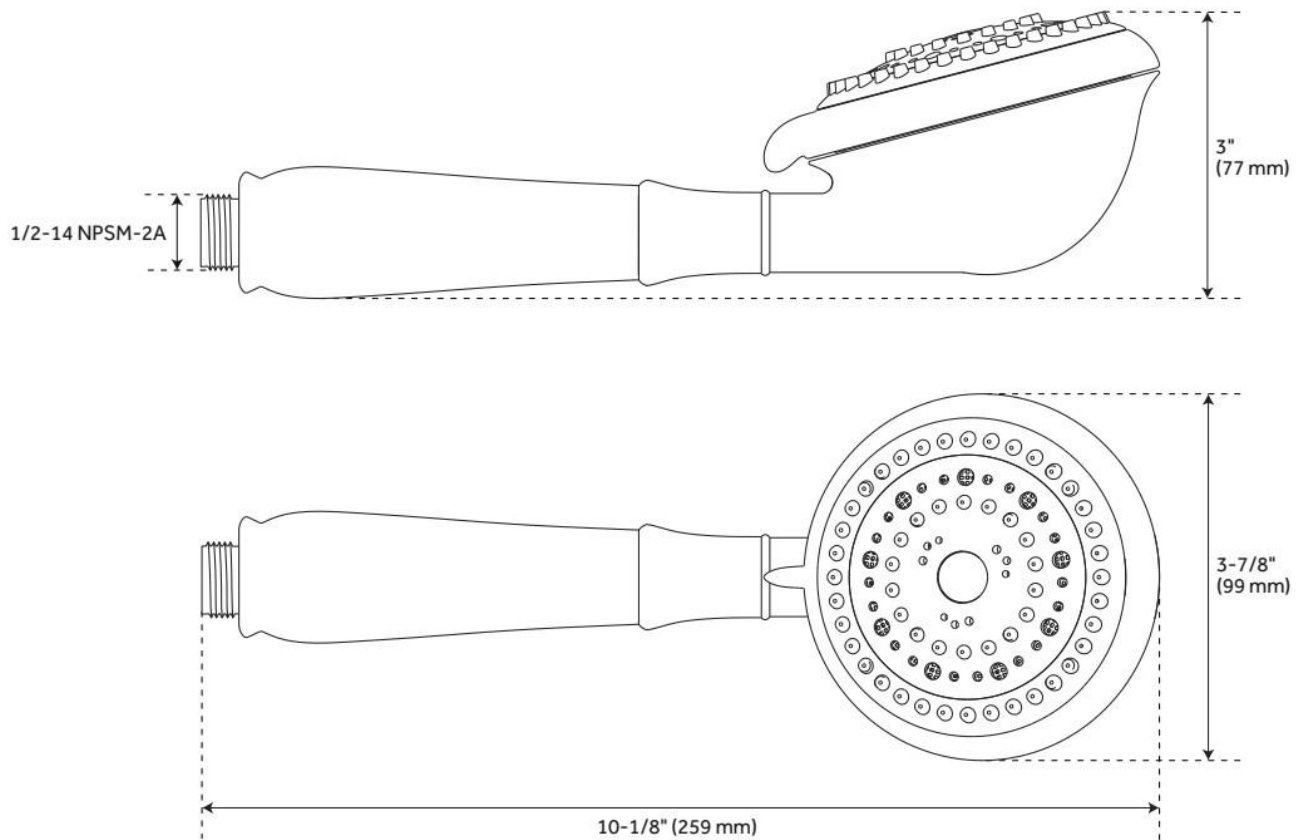

VINTAGE MULTIFUNCTION HAND SHOWER

SKU: 948925
Code: SHHS4050G

FEATURES

Material: ABS
Flow Rate: 1.8 gpm (6.8 L/min) @ 80 psi

ASME A112.18.1/CSA B125.1, WaterSense by IAPMO, LISTED ID: SHHS4050G*

ADDITIONAL FEATURES

- 5 function handshower (full spray, massage spray, aerated spray, full & massage spray and full & aerated).
- Easy-clean spray nozzles.
- Factory installed backflow prevention check valve.
- Hose sold separately.

REVISED 6/27/2024

VINTAGE MULTIFUNCTION HAND SHOWER

SKU: 948925
Code: SHHS4050G

REVISED 6/27/2024