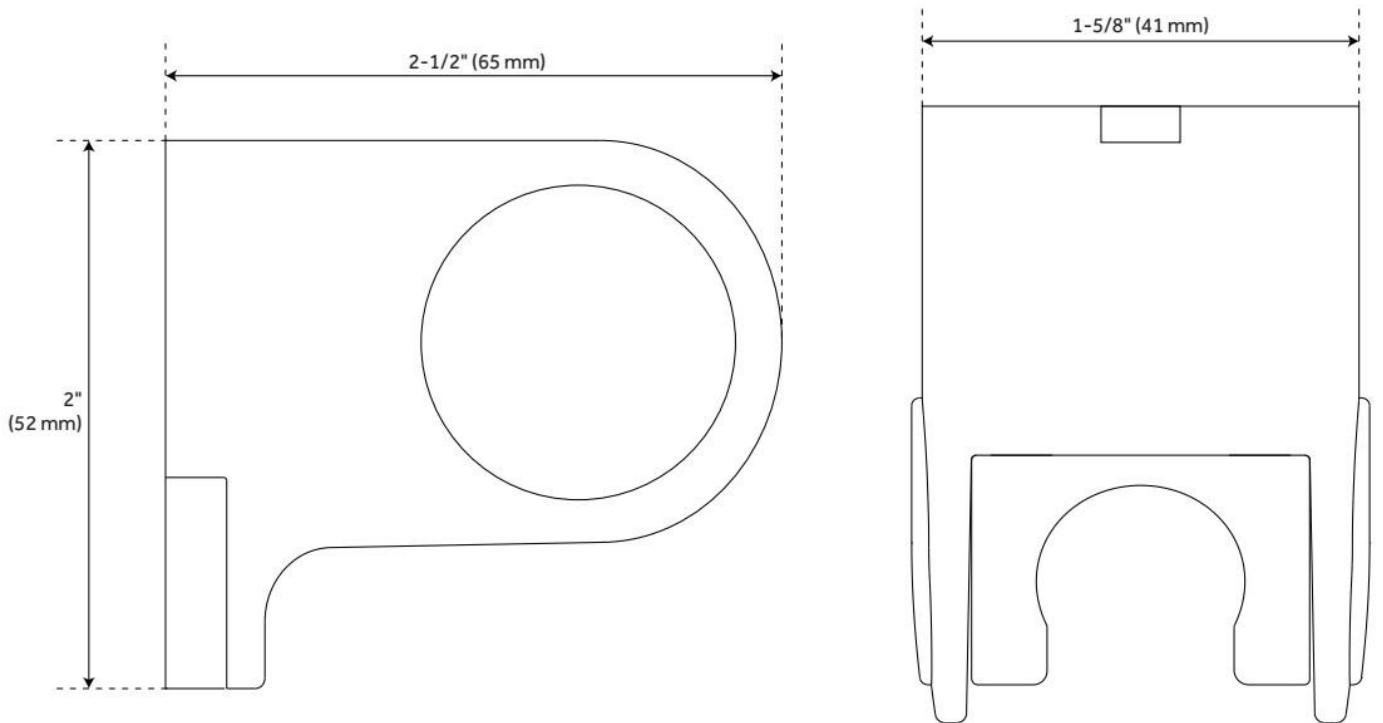

MODERN ADJUSTABLE HAND SHOWER BRACKET

SKU: 948931

Code: SHWB2010, SH484208, SH485503

FEATURES

Material: ABS

ADDITIONAL FEATURES

- Sold individually.

REVISED 7/24/2024

MODERN ADJUSTABLE HAND SHOWER BRACKET

SKU: 948931

Code: SHWB2010, SH484208, SH485503, SHWB2010PB

REVISED 7/24/2024