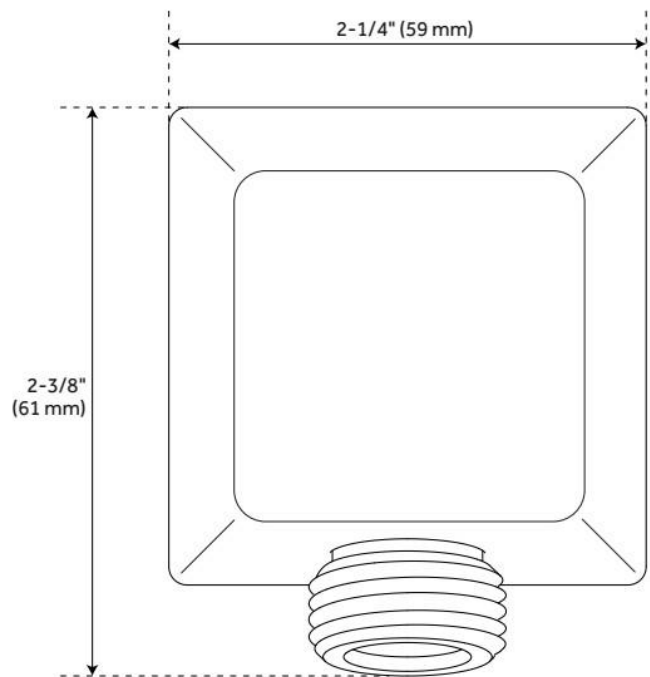

## FEATURES

Material: Metal  
Connection Type: 1/2" NPT

LISTED ID: SHWE2020\*

## ADDITIONAL FEATURES

- 1/2" Female wall connection.
- 1/2" Male hose connection.

REVISED 5/23/2024

# CONTEMPORARY SQUARE WATER SUPPLY ELBOW FOR HAND SHOWER

SKU: 948933  
Code: SHWE2020

REVISED 5/23/2024