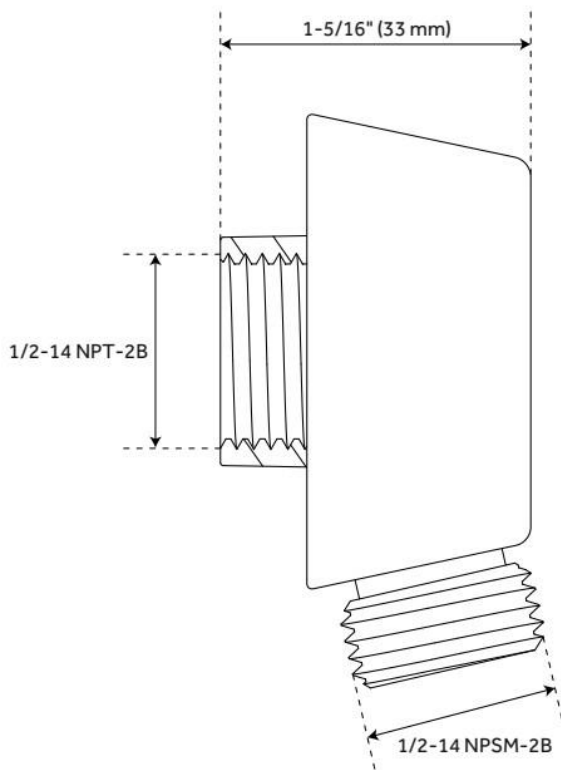

## FEATURES

Material: Metal  
Connection Type: 1/2" NPT

LISTED ID: SHWE2020\*

## ADDITIONAL FEATURES

- 1/2" Female wall connection.
- 1/2" Male hose connection.

REVISED 5/23/2024

# CONTEMPORARY SQUARE WATER SUPPLY ELBOW FOR HAND SHOWER

SKU: 948933  
Code: SHWE2020

REVISED 5/23/2024