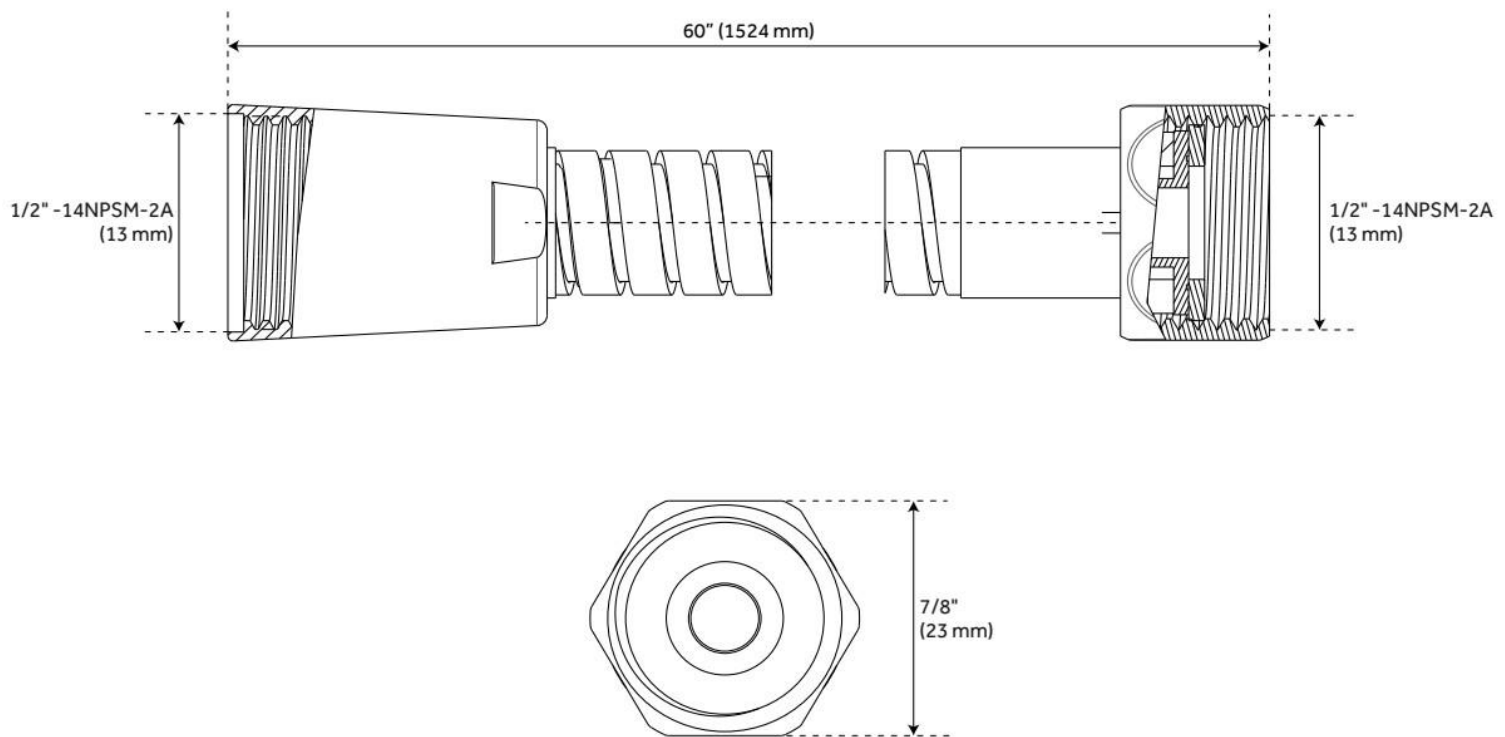

60" STRETCHABLE METAL HAND SHOWER HOSE

SKU: 948938

Code: SHH1010, SH484205, SH485500, SHH1010PB

FEATURES

Connection Type: 1/2" IPS

ASME A112.18.1/CSA B125.1, Massachusetts Accepted, LISTED ID: SHH1010*

ADDITIONAL FEATURES

- 60" - 72" stretchable metal shower hose.
- Double spiral construction.
- Metal conical nut.

REVISED 5/24/2024

60" STRETCHABLE METAL HAND SHOWER HOSE

SKU: 948938

Code: SHH1010, SH484205, SH485500, SHH1010PB