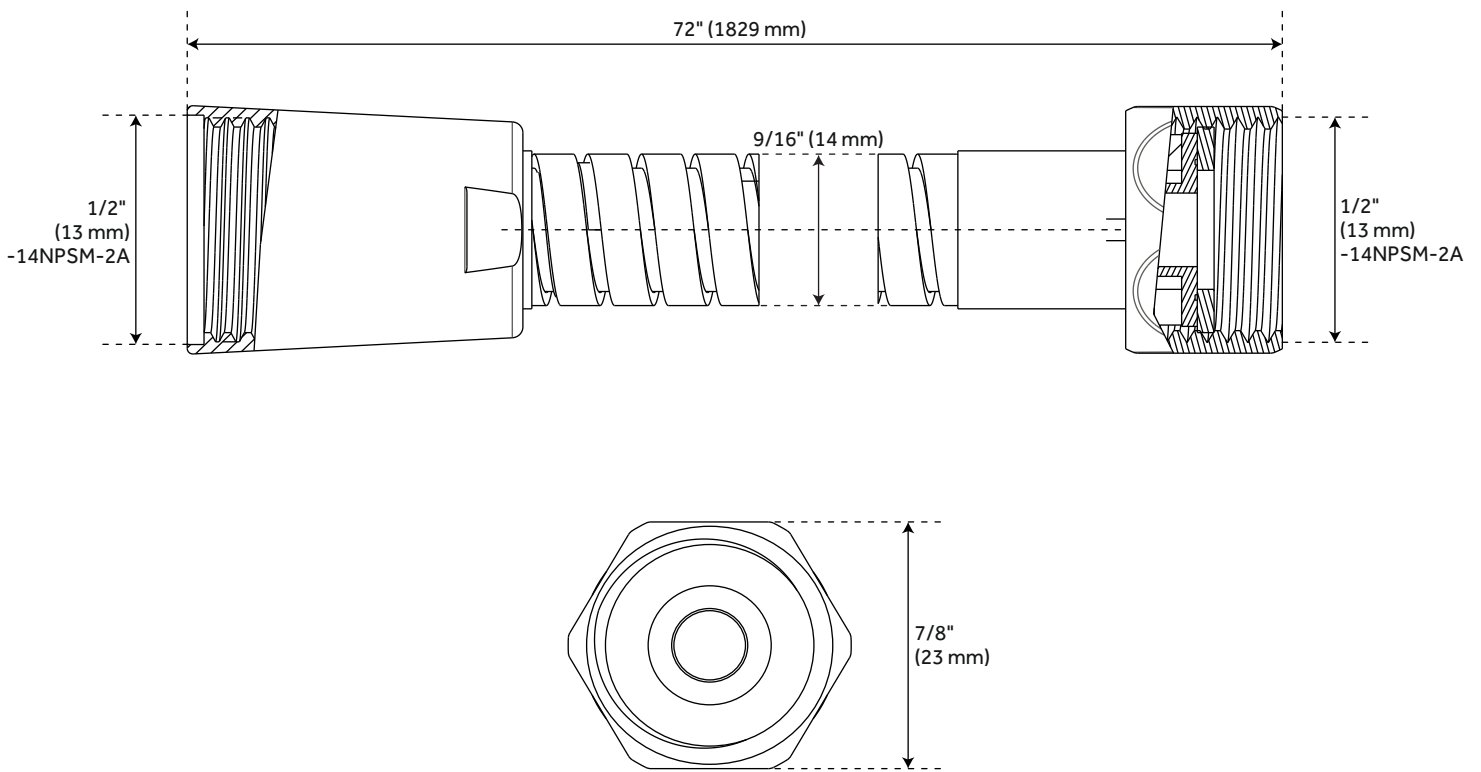

72" STRETCHABLE METAL HAND SHOWER HOSE

SKU: 948939
Code: SHH1030

FEATURES

Length: 72"
NPT Connection: 1/2"
Hand Shower Hose Length: 72"

ASME A112.18.1/CSA B125.1

REVISED 3/17/2023

72" STRETCHABLE METAL HAND SHOWER HOSE

SKU: 948939

Code: SHH1030

ADDITIONAL FEATURES

- 72" stretchable metal shower hose.
- Double spiral construction.
- Metal conical nut.

REVISED 3/17/2023

72" STRETCHABLE METAL HAND SHOWER HOSE

SKU: 948939

SHH1030

All dimensions and specifications are nominal and may vary. Use actual products for accuracy in critical situations.