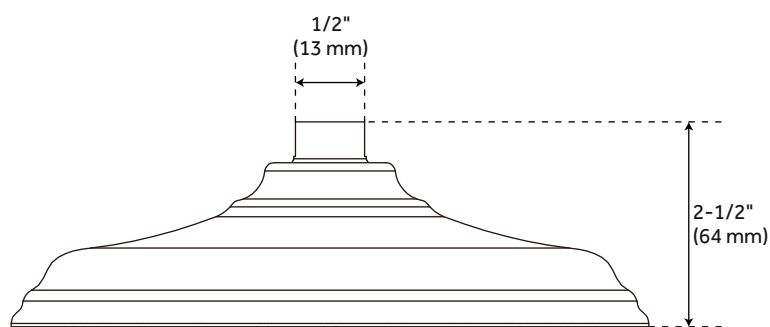

# TRADITIONAL ROUND RAINFALL SHOWER HEAD - 1.8 GPM

---

SKU: 948946-18

Code: SHRS820TG, SHRS1020TG

# TRADITIONAL ROUND RAINFALL SHOWER HEAD - 1.8 GPM

SKU: 948946-18

SHRS820TG, SHRS820TGZ, SHRS1020TG, SHRS1020TGZ

All dimensions and specifications are nominal and may vary. Use actual products for accuracy in critical situations.