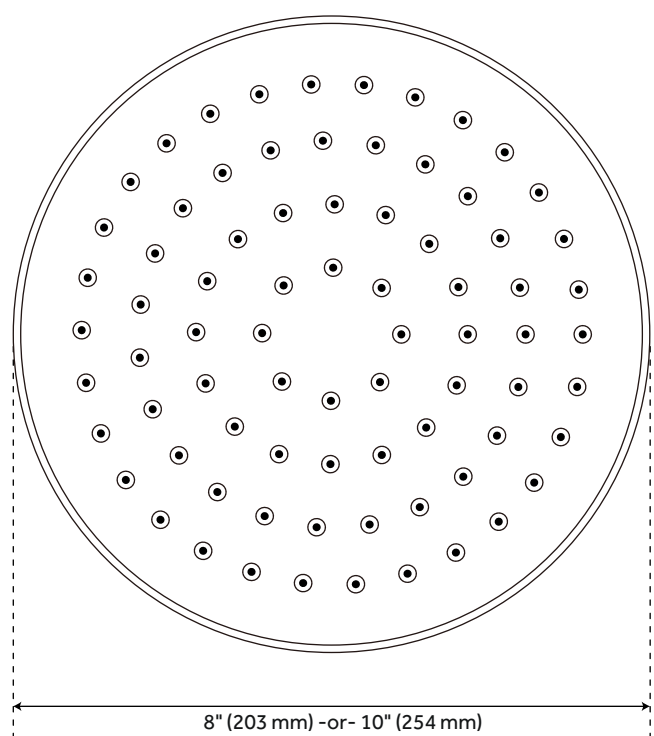

# TRADITIONAL ROUND RAINFALL SHOWER HEAD - 1.8 GPM

SKU: 948946-18

Code: SHRS820TG, SHRS1020TG

# TRADITIONAL ROUND RAINFALL SHOWER HEAD - 1.8 GPM

---

SKU: 948946-18

Code: SHRS820TG, SHRS1020TG

# TRADITIONAL ROUND RAINFALL SHOWER HEAD - 1.8 GPM

SKU: 948946-18

SHRS820TG, SHRS820TGZ, SHRS1020TG, SHRS1020TGZ

All dimensions and specifications are nominal and may vary. Use actual products for accuracy in critical situations.