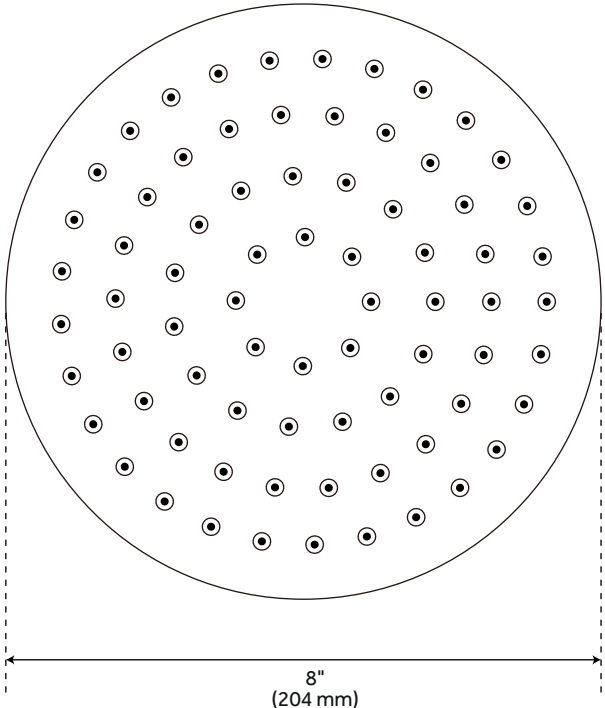

8" MODERN ROUND RAINFALL SHOWER HEAD - 1.8 GPM - CHROME

SKU: 948948-18

Code: SHRSB820RG, SH484203, SH485499, SHRSB820RGPB

FEATURES

Material: ABS

Shower Head Swivel: Yes

ASME A112.18.1/CSA B125.1, CEC Listed, WaterSense by IAPMO, Massachusetts Accepted, LISTED ID: SHRSB820RG*

ADDITIONAL FEATURES

- Single function shower head (full spray).
- Easy clean rubber nozzles.
- Brass ball joint.

REVISED 5/24/2024

MODERN ROUND RAINFALL SHOWER HEAD - 1.8 GPM

All dimensions and specifications are nominal and may vary. Use actual products for accuracy in critical situations.