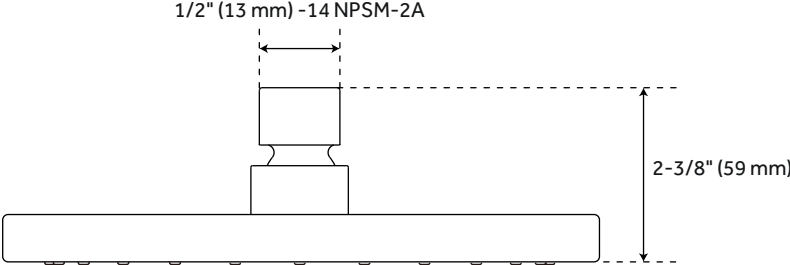

8" MODERN ROUND RAINFALL SHOWER HEAD - 1.8 GPM - CHROME

SKU: 948948-18

Code: SHRSB820RG, SH484203, SH485499, SHRSB820RGPB

FEATURES

Material: ABS

Shower Head Swivel: Yes

ASME A112.18.1/CSA B125.1, CEC Listed, WaterSense by IAPMO, Massachusetts Accepted, LISTED ID: SHRSB820RG*

ADDITIONAL FEATURES

- Single function shower head (full spray).
- Easy clean rubber nozzles.
- Brass ball joint.

REVISED 5/24/2024

MODERN ROUND RAINFALL SHOWER HEAD - 1.8 GPM

All dimensions and specifications are nominal and may vary. Use actual products for accuracy in critical situations.