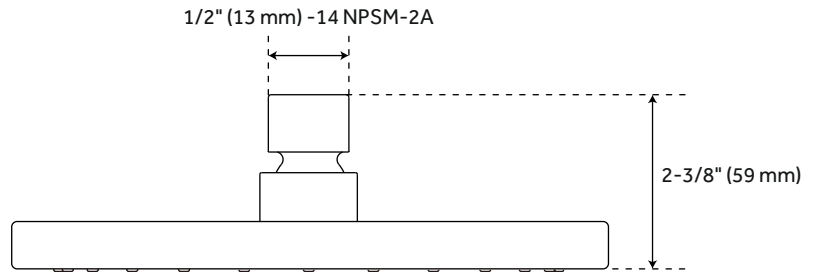

# 8" MODERN ROUND RAINFALL SHOWER HEAD - 1.75 GPM

SKU: 948948-18

Code: SHRSB820RG, SH484203, SH485499, SHRSB820RGPB

## FEATURES

Material: ABS

Shower Head Swivel: Yes

Flow Rate: 1.75 gpm (6.6 L/min) @ 80 psi

ASME A112.18.1/CSA B125.1, CEC Listed, WaterSense by IAPMO, Massachusetts Accepted, LISTED ID:  
SHRSB820RG\*

# 8" MODERN ROUND RAINFALL SHOWER HEAD - 1.75 GPM

All dimensions and specifications are nominal and may vary. Use actual products for accuracy in critical situations.