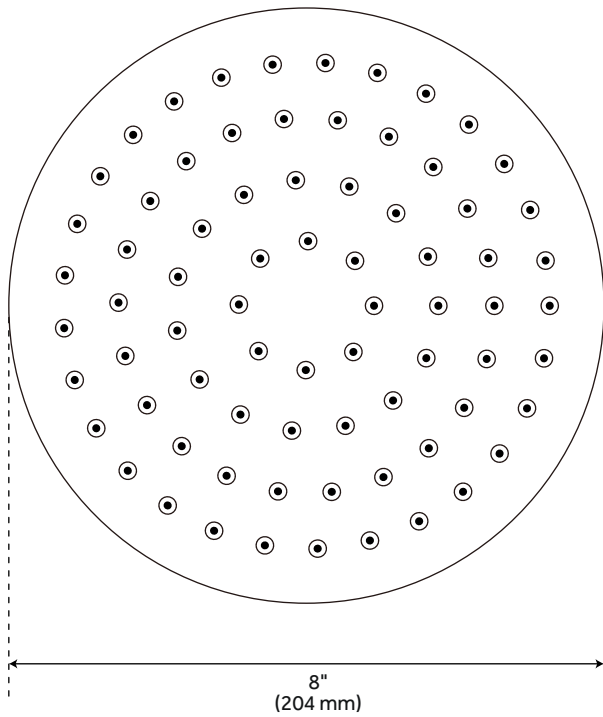

# 8" MODERN ROUND RAINFALL SHOWER HEAD - 1.75 GPM

SKU: 948948-18

Code: SHRSB820RG, SH484203, SH485499, SHRSB820RGPB

## FEATURES

Material: ABS

Shower Head Swivel: Yes

Flow Rate: 1.75 gpm (6.6 L/min) @ 80 psi

ASME A112.18.1/CSA B125.1, CEC Listed, WaterSense by IAPMO, Massachusetts Accepted, LISTED ID:  
SHRSB820RG\*

# 8" MODERN ROUND RAINFALL SHOWER HEAD - 1.75 GPM

All dimensions and specifications are nominal and may vary. Use actual products for accuracy in critical situations.