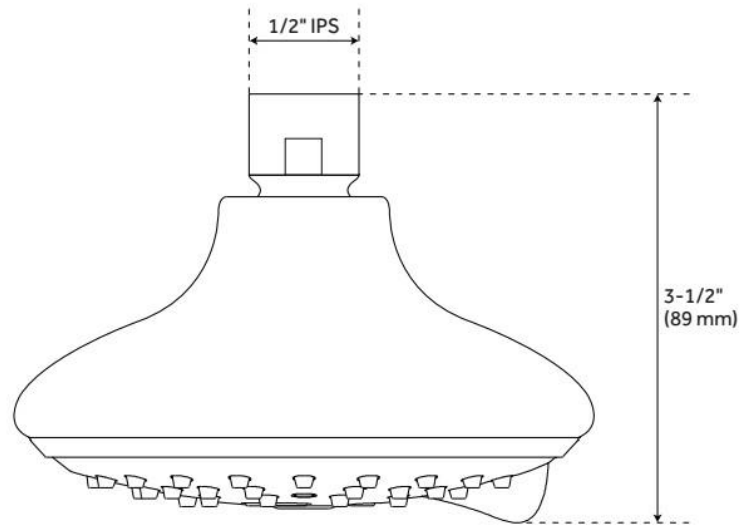

## FEATURES

Material: ABS

Shower Head Swivel: Yes

Flow Rate: 1.75 gpm (6.6 L/min) @ 80 psi

ASME A112.18.1/CSA B125.1, CEC Listed, WaterSense by IAPMO, Massachusetts Accepted, LISTED ID: SHSH2040G\*

## ADDITIONAL FEATURES

- 3 function shower head (full spray, massage spray and full & massage spray).
- Self cleaning rubber nozzles.
- Easy installation.

REVISED 5/24/2024

# ROUND MULTIFUNCTION SHOWER HEAD

SKU: 948950

Code: SHSH2040G, SH489730, SH489729, SHSH2040GPB

REVISED 5/24/2024