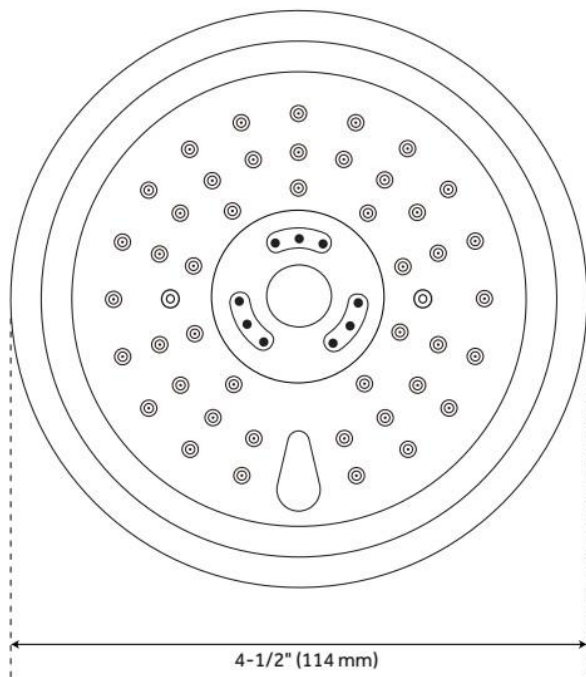

# ROUND MULTIFUNCTION SHOWER HEAD

SKU: 948950

Code: SHSH2040G, SH489730, SH489729, SHSH2040GPB

## FEATURES

Material: ABS

Shower Head Swivel: Yes

Flow Rate: 1.75 gpm (6.6 L/min) @ 80 psi

ASME A112.18.1/CSA B125.1, CEC Listed, WaterSense by IAPMO, Massachusetts Accepted, LISTED ID: SHSH2040G\*

## ADDITIONAL FEATURES

- 3 function shower head (full spray, massage spray and full & massage spray).
- Self cleaning rubber nozzles.
- Easy installation.

REVISED 5/24/2024

# ROUND MULTIFUNCTION SHOWER HEAD

SKU: 948950

Code: SHSH2040G, SH489730, SH489729, SHSH2040GPB

REVISED 5/24/2024