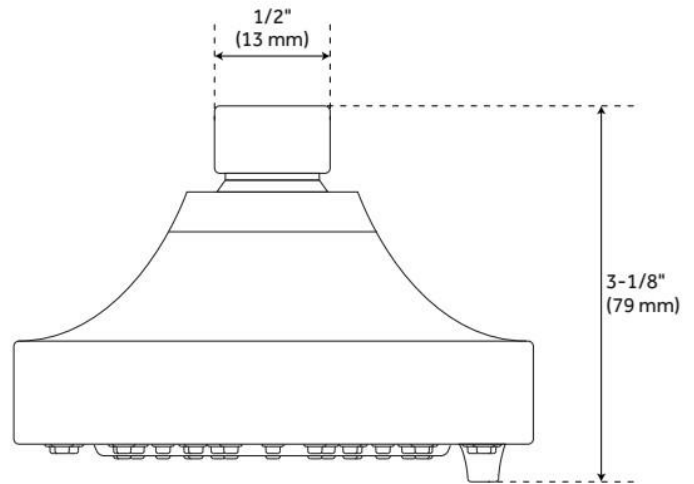

CONTEMPORARY ROUND MULTIFUNCTION SHOWER HEAD

SKU: 948951
Code: SHSH2050G

REVISED 6/5/2024