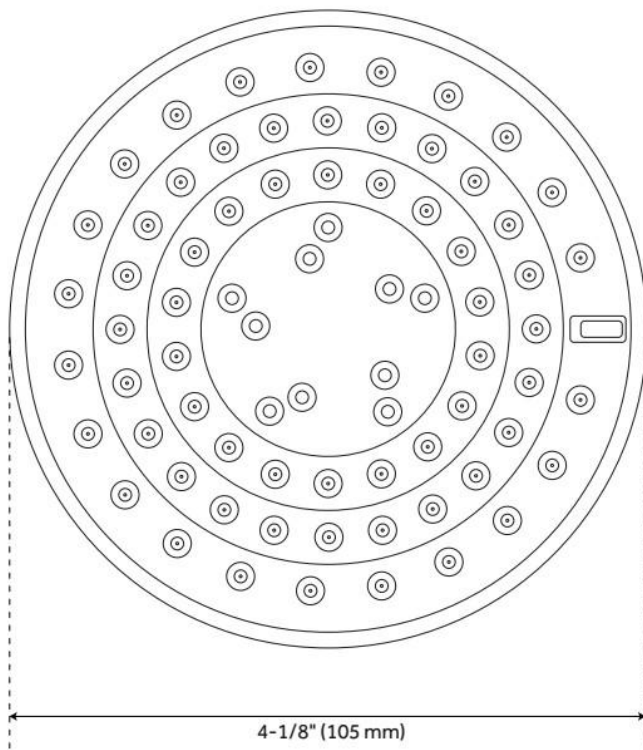

# CONTEMPORARY ROUND MULTIFUNCTION SHOWER HEAD

SKU: 948951  
Code: SHSH2050G

## FEATURES

Material: ABS  
Shower Head Swivel: Yes

ASME A112.18.1/CSA B125.1, CEC Listed, WaterSense by IAPMO, Massachusetts Accepted, LISTED ID: SHSH2050G\*

## ADDITIONAL FEATURES

- 3 function shower head (full spray, massage spray, full & massage spray).
- Brass ball joint.
- Easy clean rubber nozzles.

REVISED 6/5/2024

# CONTEMPORARY ROUND MULTIFUNCTION SHOWER HEAD

SKU: 948951  
Code: SHSH2050G

REVISED 6/5/2024