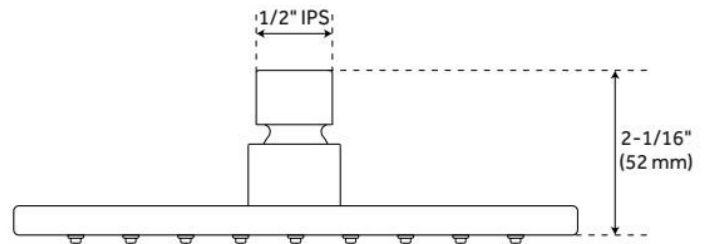

RIGI SQUARE RAINFALL SHOWER HEAD

SKU: 948953
Code: SHSH2080G

FEATURES

Material: ABS
Shower Head Swivel: Yes
Flow Rate: 1.8 gpm (6.8 L/min) @ 80 psi

ASME A112.18.1/CSA B125.1, CEC Listed, WaterSense by IAPMO, Massachusetts Accepted, LISTED ID: SHSH2080G*

ADDITIONAL FEATURES

- Single function rainfall shower head.
- Brass ball joint & threaded connection.
- Easy clean rubber nozzles.
- Easy installation.

REVISED 5/24/2024

RIGI SQUARE RAINFALL SHOWER HEAD

SKU: 948953
Code: SHSH2080G