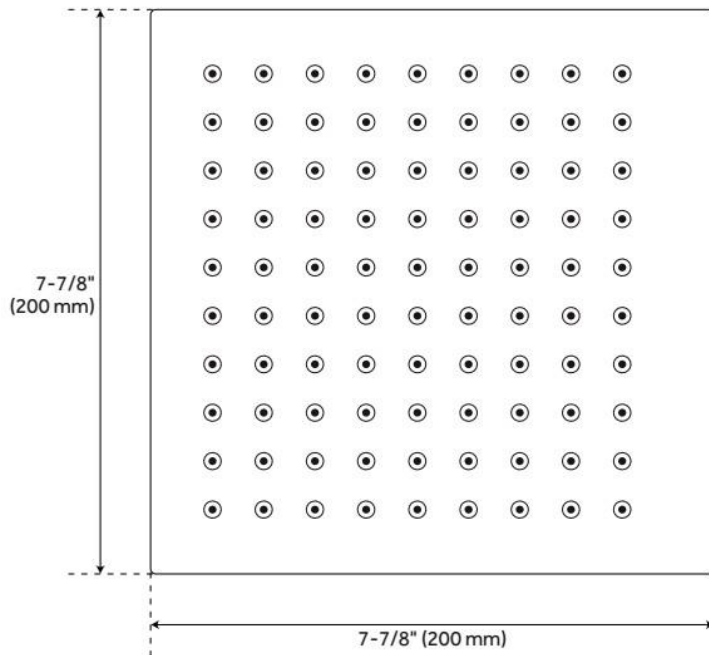

RIGI SQUARE RAINFALL SHOWER HEAD

SKU: 948953
Code: SHSH2080G

FEATURES

Material: ABS
Shower Head Swivel: Yes
Flow Rate: 1.8 gpm (6.8 L/min) @ 80 psi

ASME A112.18.1/CSA B125.1, CEC Listed, WaterSense by IAPMO, Massachusetts Accepted, LISTED ID: SHSH2080G*

ADDITIONAL FEATURES

- Single function rainfall shower head.
- Brass ball joint & threaded connection.
- Easy clean rubber nozzles.
- Easy installation.

REVISED 5/24/2024

RIGI SQUARE RAINFALL SHOWER HEAD

SKU: 948953
Code: SHSH2080G