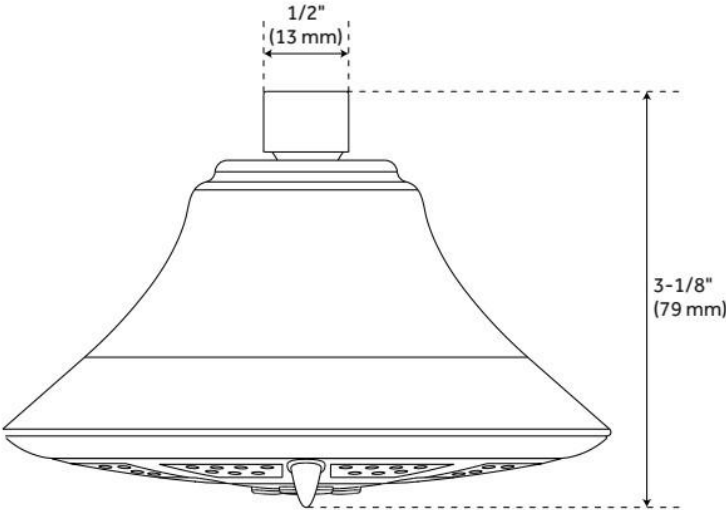

TRADITIONAL ROUND MULTIFUNCTION SHOWER HEAD

SKU: 948954
Code: SHSH2090G

REVISED 6/27/2024