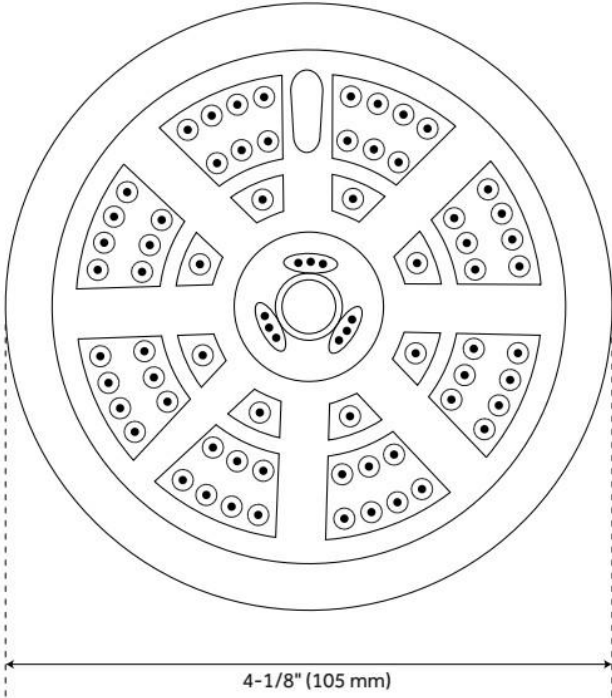

TRADITIONAL ROUND MULTIFUNCTION SHOWER HEAD

SKU: 948954
Code: SHSH2090G

FEATURES

Material: ABS
Shower Head Swivel: Yes

ASME A112.18.1/CSA B125.1, WaterSense by IAPMO, LISTED ID: SHSH2090G*

ADDITIONAL FEATURES

- 4 function shower head (full spray, massage spray, full & massage spray).
- Brass ball joint.
- Easy clean rubber nozzles.
- Easy installation.

REVISED 6/27/2024

TRADITIONAL ROUND MULTIFUNCTION SHOWER HEAD

SKU: 948954
Code: SHSH2090G

REVISED 6/27/2024