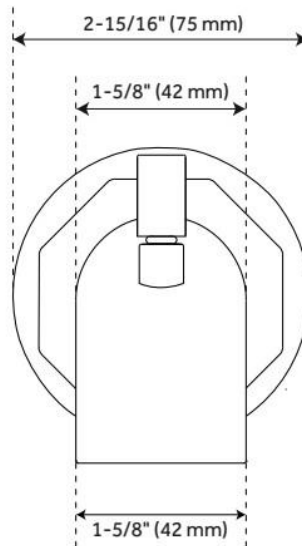

GREYFIELD TUB SPOUT WITH DIVERTER

SKU: 948965

Code: SHTS86, SH485195, SH485513

FEATURES

Material: Metal

Connection Type: 1/2" CTS Slip-Fit

Faucet Centers: Single-Hole

ASME A112.18.1/CSA B125.1, CEC Listed, Massachusetts Accepted, LISTED ID: SHTS86*

ADDITIONAL FEATURES

- 1/2" Slip-fit connection.

REVISED 5/29/2024

GREYFIELD TUB SPOUT WITH DIVERTER

SKU: 948965

Code: SHTS86, SH485195, SH485513

REVISED 5/29/2024