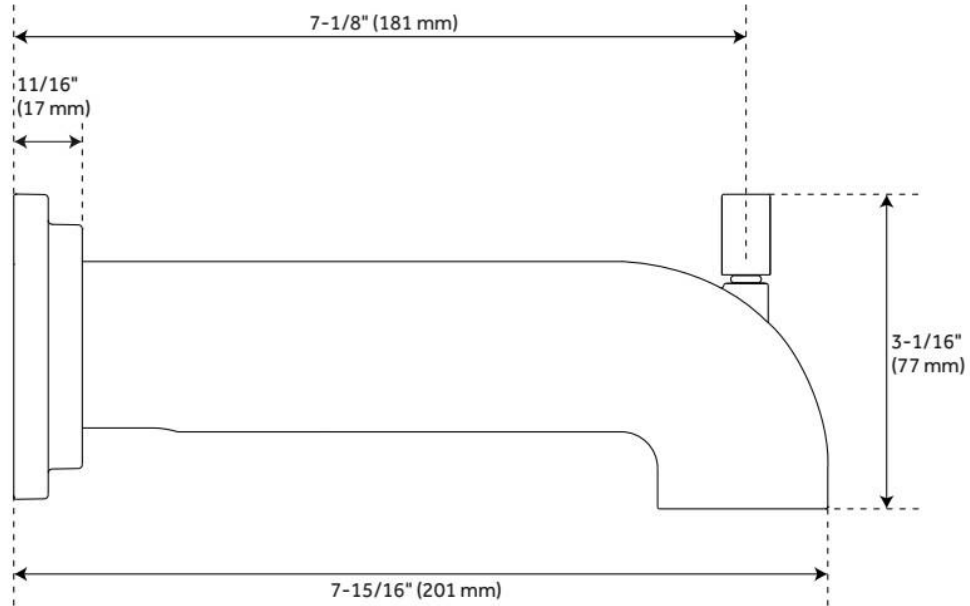

GREYFIELD TUB SPOUT WITH DIVERTER

SKU: 948965

Code: SHTS86, SH485195, SH485513

FEATURES

Material: Metal

Connection Type: 1/2" CTS Slip-Fit

Faucet Centers: Single-Hole

ASME A112.18.1/CSA B125.1, CEC Listed, Massachusetts Accepted, LISTED ID: SHTS86*

ADDITIONAL FEATURES

- 1/2" Slip-fit connection.

REVISED 5/29/2024

GREYFIELD TUB SPOUT WITH DIVERTER

SKU: 948965

Code: SHTS86, SH485195, SH485513

REVISED 5/29/2024