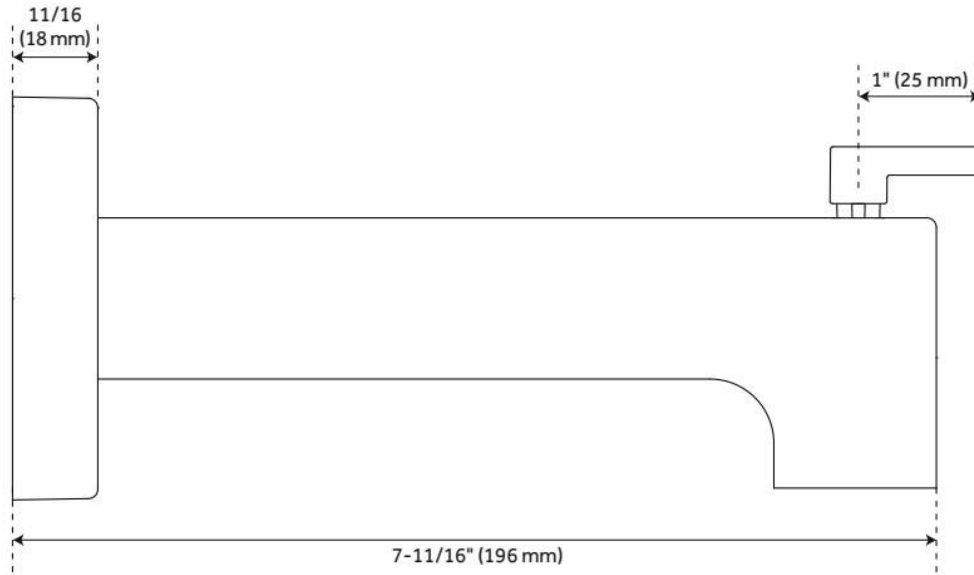

HIBISCUS TUB SPOUT WITH DIVERTER

SKU: 948968
Code: SHTS84

FEATURES

Material: Metal
Connection Type: 1/2" CTS Slip-Fit
Faucet Centers: Single-Hole

ASME A112.18.1/CSA B125.1, CEC Listed, Massachusetts Accepted, LISTED ID: SHTS84*

ADDITIONAL FEATURES

- 1/2" Slip-fit connection.

REVISED 5/24/2024

HIBISCUS TUB SPOUT WITH DIVERTER

SKU: 948968
Code: SHTS84

REVISED 5/24/2024