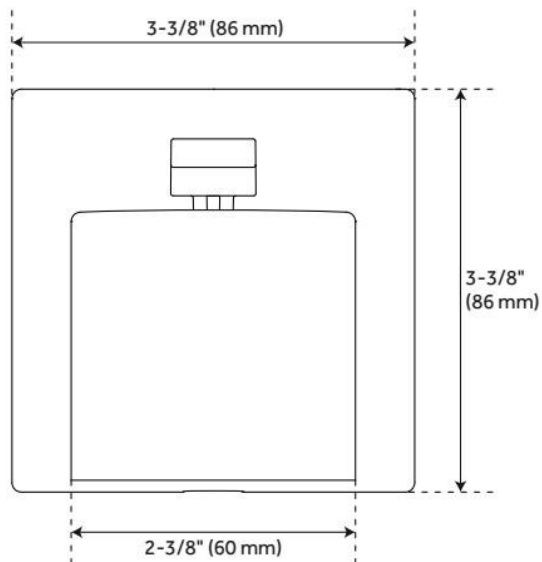

HIBISCUS TUB SPOUT WITH DIVERTER

SKU: 948968
Code: SHTS84

FEATURES

Material: Metal
Connection Type: 1/2" CTS Slip-Fit
Faucet Centers: Single-Hole

ASME A112.18.1/CSA B125.1, CEC Listed, Massachusetts Accepted, LISTED ID: SHTS84*

ADDITIONAL FEATURES

- 1/2" Slip-fit connection.

REVISED 5/24/2024

HIBISCUS TUB SPOUT WITH DIVERTER

SKU: 948968
Code: SHTS84

REVISED 5/24/2024