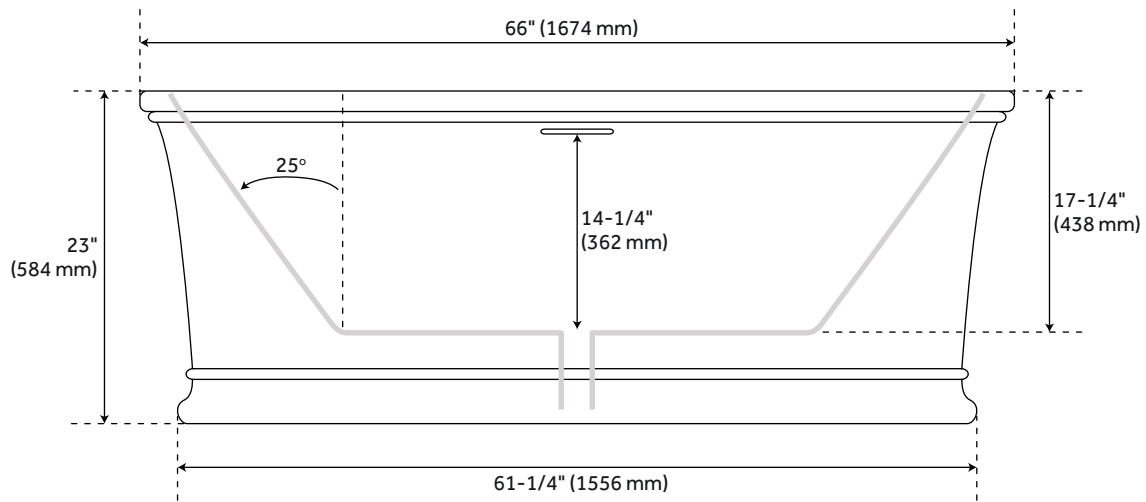

66" HALLIFORD ACRYLIC FREESTANDING TUB

SKU: 949042

Code: SHHAFSO6632A

CSA B45.5/IAPMO Z124

FEATURES

Features: Integral Drain & Overflow
Design: Traditional
Product Finish: White
Material: acrylic
Length: 66"
Width: 32"
Height: 23"
Overflow Hole: true
Water Depth To Overflow: 14-1/4"
Exterior Treatment: Smooth
Interior Treatment: Smooth
Drain Finish: White
Faucet Included: No
Shape: Oval
Tub Overflow: Yes
Integral Drain & Overflow: Yes
Tub Material: Acrylic
Tub Interior Length: 46"
Tub Interior Width: 19-1/2"
Tap Deck: No
Faucet Drillings: No Drillings
Water Capacity (Gallons): 55
Built-In Adjusters: Yes
Tub Weight Uncrated (lbs): 125
Tub Weight Crated (lbs): 265

REVISED 3/27/2023

66" HALLIFORD ACRYLIC FREESTANDING TUB

SKU: 949042

Code: SHHAFSO6632A

ADDITIONAL FEATURES

- All dimensions ($\pm 1/2"$).
- White Pop-Up drain included.
- Textured slip-resistant bottom.
- Leveling legs for simplified installation.
- Optional Quick Connect Drop-In Drain Kit Includes:
 - Floor Plate, 1-1/2" PVC Pipe, 2" x 1-1/2" Trap Adapters, 1 Brass Threaded, 1 Brass Unthreaded Tailpiece and Plug.
 - Installs above your subfloor, but underneath your cement floor or tile, so you do not need access below the fixture.

REVISED 3/27/2023

66" HALLIFORD ACRYLIC FREESTANDING TUB

SKU: 949042

SHHAFSO6632AWH

All dimensions and specifications are nominal and may vary. Use actual products for accuracy in critical situations.