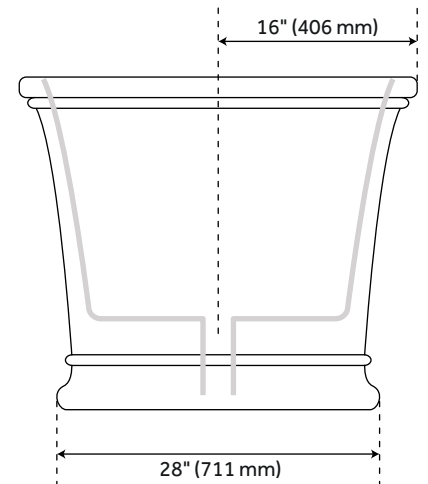

66" HALLIFORD ACRYLIC FREESTANDING TUB

SKU: 949042

Code: SHHAFSO6632A

CSA B45.5/IAPMO Z124

FEATURES

Features: Integral Drain & Overflow
Design: Traditional
Product Finish: White
Material: acrylic
Length: 66"
Width: 32"
Height: 23"
Overflow Hole: true
Water Depth To Overflow: 14-1/4"
Exterior Treatment: Smooth
Interior Treatment: Smooth
Drain Finish: White
Faucet Included: No
Shape: Oval
Tub Overflow: Yes
Integral Drain & Overflow: Yes
Tub Material: Acrylic
Tub Interior Length: 46"
Tub Interior Width: 19-1/2"
Tap Deck: No
Faucet Drillings: No Drillings
Water Capacity (Gallons): 55
Built-In Adjusters: Yes
Tub Weight Uncrated (lbs): 125
Tub Weight Crated (lbs): 265

REVISED 3/27/2023

66" HALLIFORD ACRYLIC FREESTANDING TUB

SKU: 949042

Code: SHHAFSO6632A

ADDITIONAL FEATURES

- All dimensions ($\pm 1/2"$).
- White Pop-Up drain included.
- Textured slip-resistant bottom.
- Leveling legs for simplified installation.
- Optional Quick Connect Drop-In Drain Kit Includes:
 - Floor Plate, 1-1/2" PVC Pipe, 2" x 1-1/2" Trap Adapters, 1 Brass Threaded, 1 Brass Unthreaded Tailpiece and Plug.
 - Installs above your subfloor, but underneath your cement floor or tile, so you do not need access below the fixture.

REVISED 3/27/2023

66" HALLIFORD ACRYLIC FREESTANDING TUB

SKU: 949042

SHHAFSO6632AWH

All dimensions and specifications are nominal and may vary. Use actual products for accuracy in critical situations.