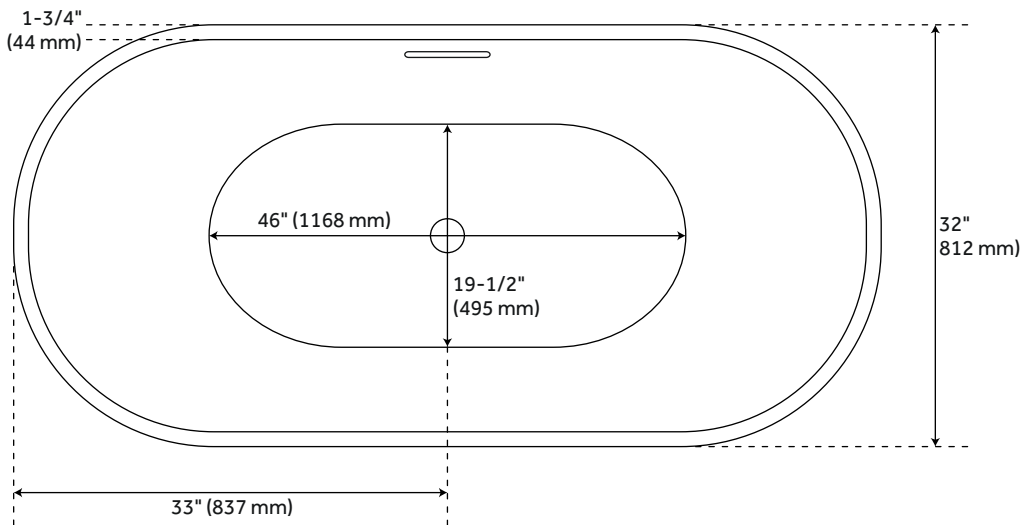

66" HALLIFORD ACRYLIC FREESTANDING TUB

SKU: 949042

Code: SHHAFSO6632A

CSA B45.5/IAPMO Z124

FEATURES

Features: Integral Drain & Overflow
Design: Traditional
Product Finish: White
Material: acrylic
Length: 66"
Width: 32"
Height: 23"
Overflow Hole: true
Water Depth To Overflow: 14-1/4"
Exterior Treatment: Smooth
Interior Treatment: Smooth
Drain Finish: White
Faucet Included: No
Shape: Oval
Tub Overflow: Yes
Integral Drain & Overflow: Yes
Tub Material: Acrylic
Tub Interior Length: 46"
Tub Interior Width: 19-1/2"
Tap Deck: No
Faucet Drillings: No Drillings
Water Capacity (Gallons): 55
Built-In Adjusters: Yes
Tub Weight Uncrated (lbs): 125
Tub Weight Crated (lbs): 265

REVISED 3/27/2023

66" HALLIFORD ACRYLIC FREESTANDING TUB

SKU: 949042

Code: SHHAFSO6632A

ADDITIONAL FEATURES

- All dimensions ($\pm 1/2"$).
- White Pop-Up drain included.
- Textured slip-resistant bottom.
- Leveling legs for simplified installation.
- Optional Quick Connect Drop-In Drain Kit Includes:
 - Floor Plate, 1-1/2" PVC Pipe, 2" x 1-1/2" Trap Adapters, 1 Brass Threaded, 1 Brass Unthreaded Tailpiece and Plug.
 - Installs above your subfloor, but underneath your cement floor or tile, so you do not need access below the fixture.

REVISED 3/27/2023

66" HALLIFORD ACRYLIC FREESTANDING TUB

SKU: 949042

SHHAFSO6632AWH

All dimensions and specifications are nominal and may vary. Use actual products for accuracy in critical situations.