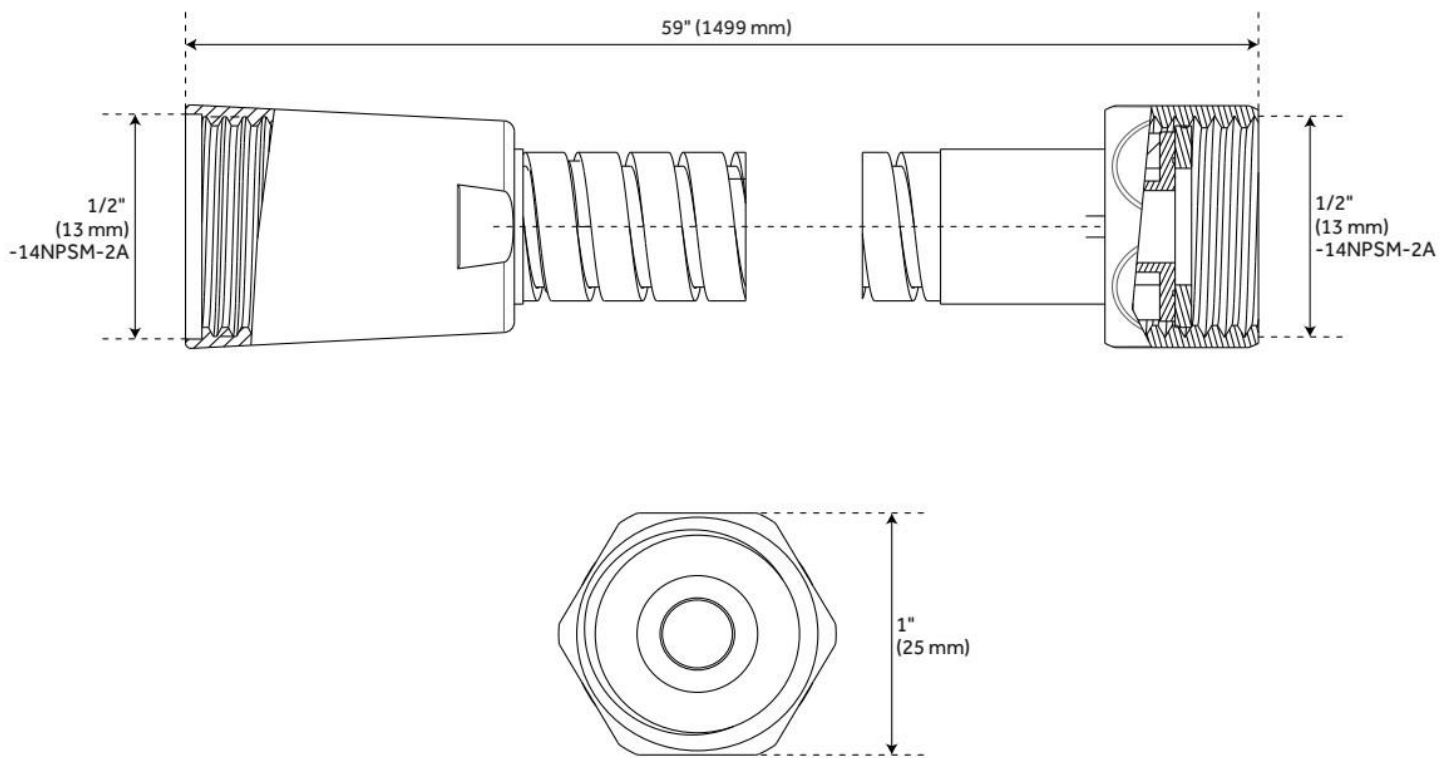

60" METAL HAND SHOWER HOSE

SKU: 948088
Code: SHH1010

REVISED 6/11/2024