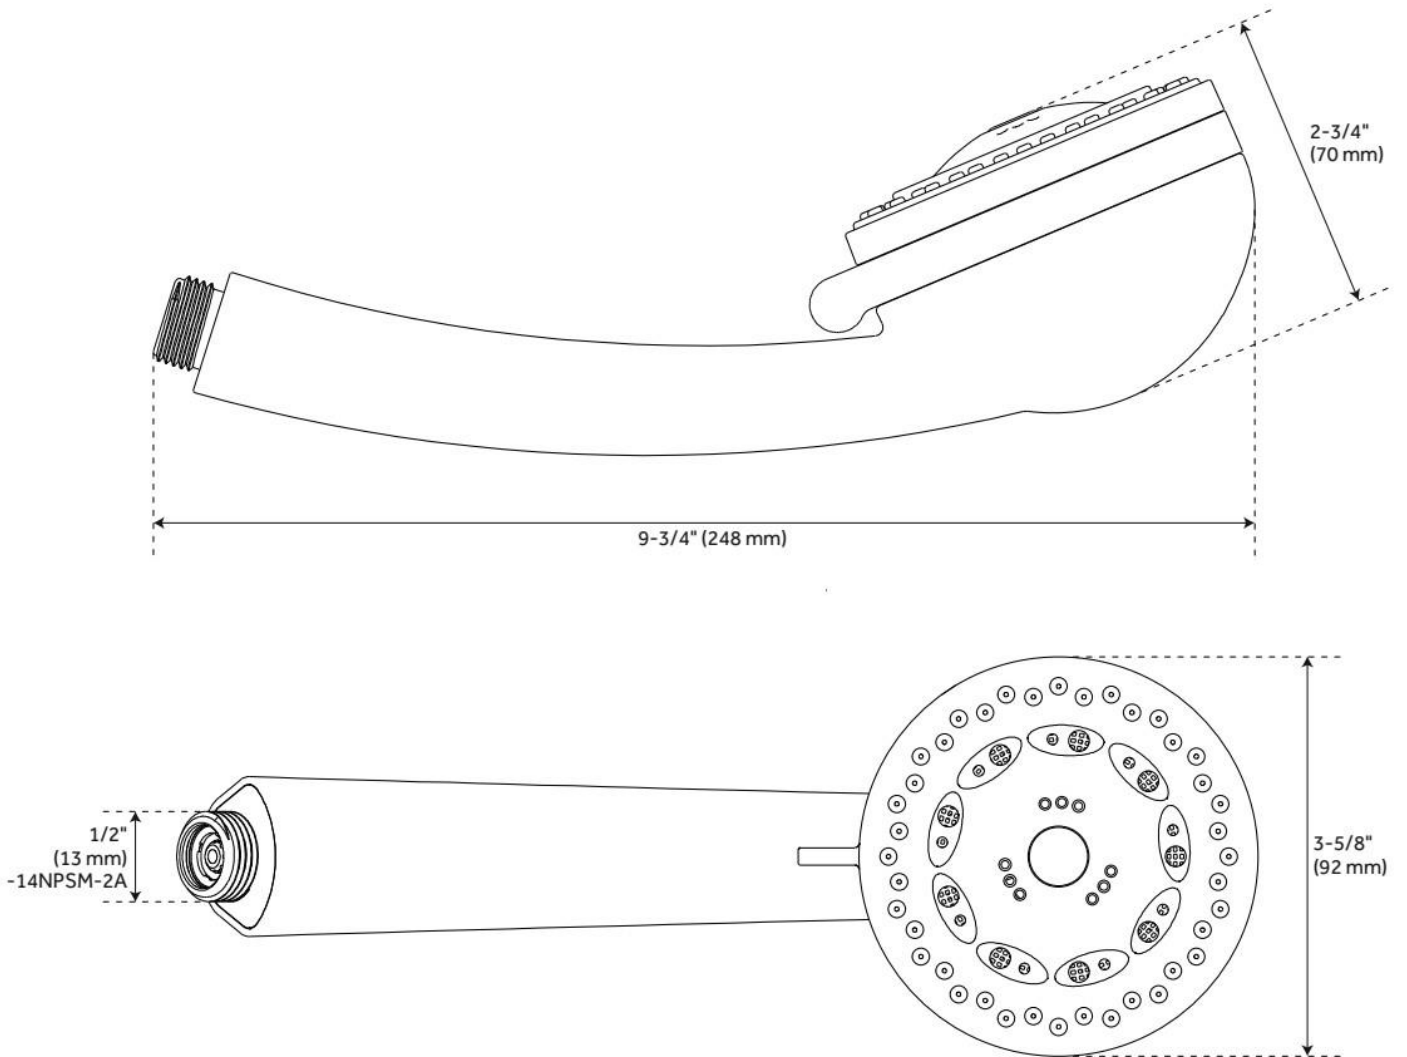

TRADITIONAL MULTIFUNCTION HAND SHOWER

SKU: 948921
Code: SHHS4010G

REVISED 6/11/2024