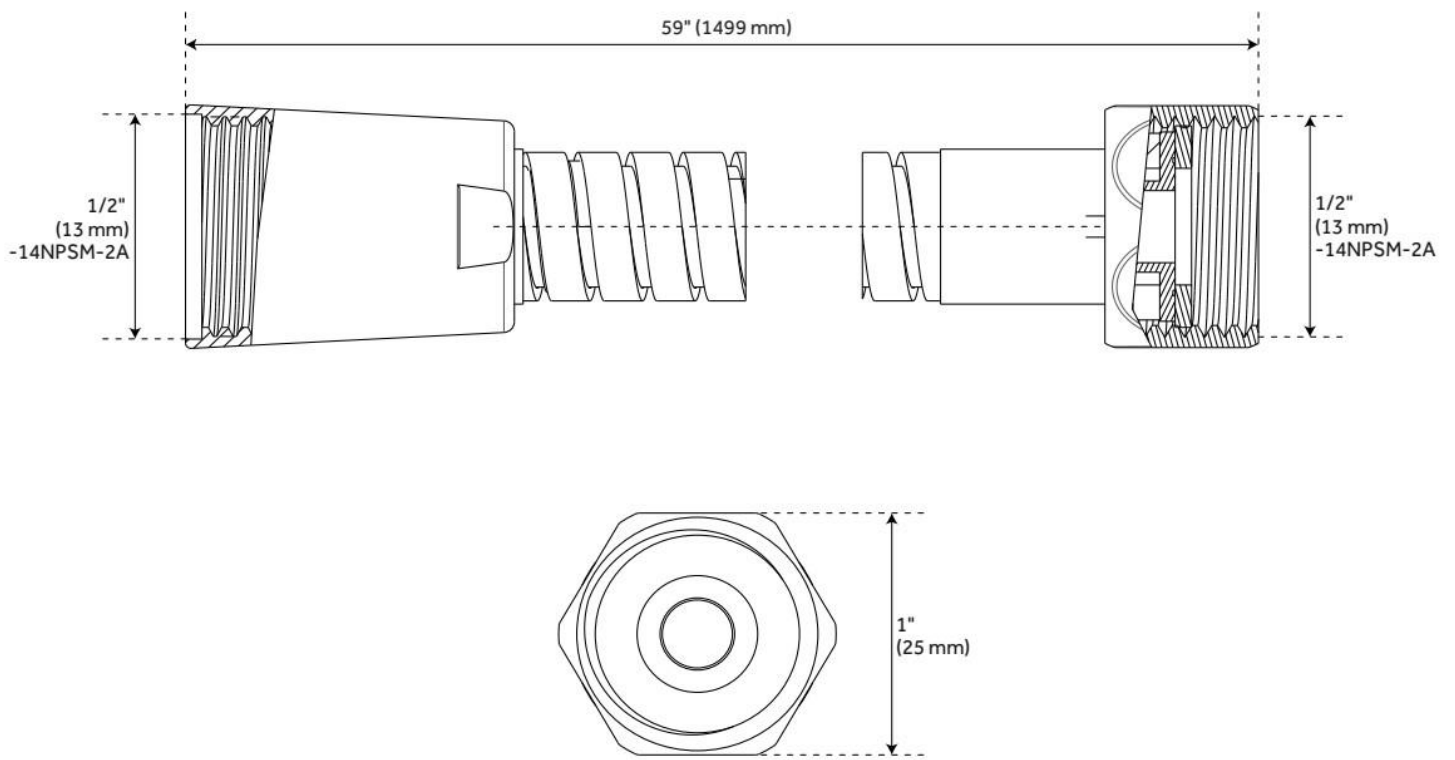

60" METAL HAND SHOWER HOSE

SKU: 948088
Code: SHH1010

REVISED 6/11/2024