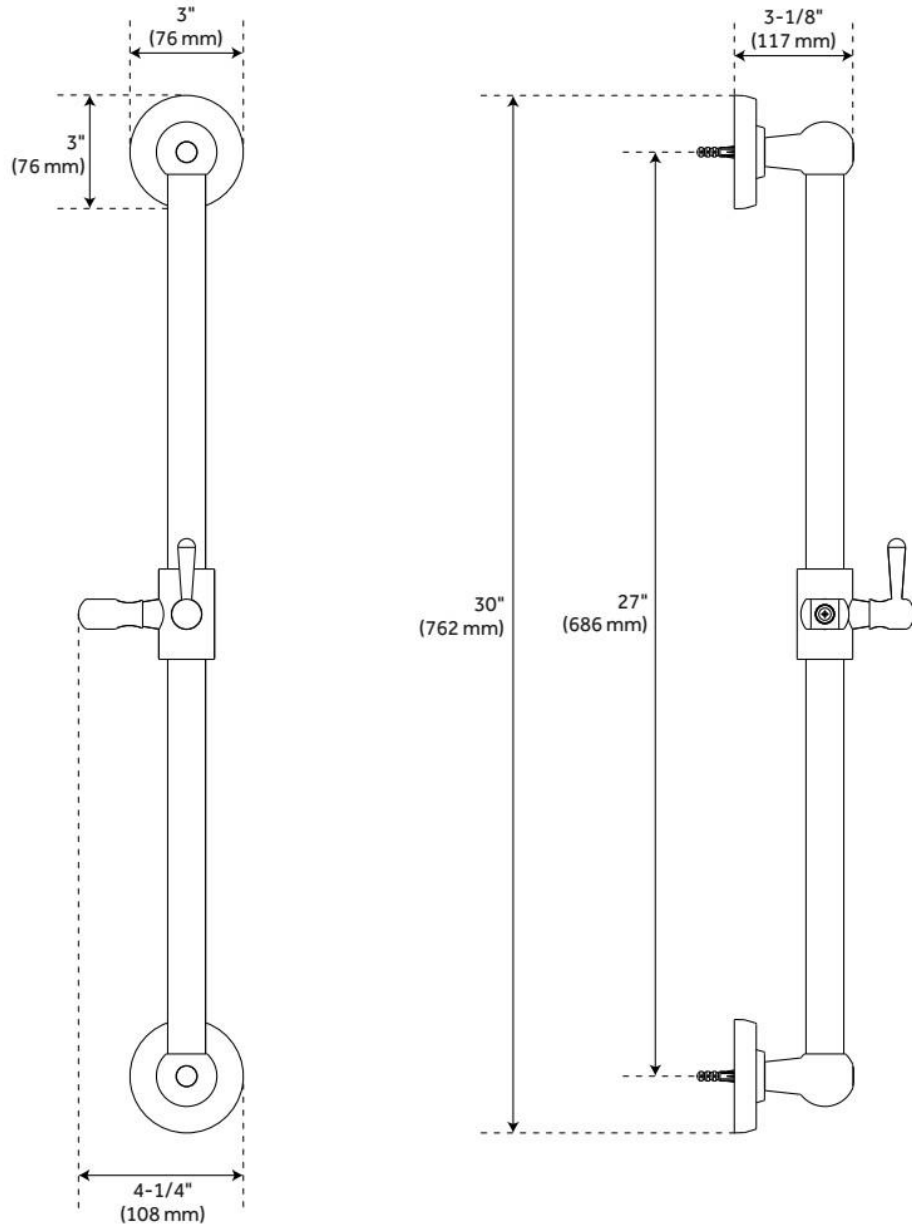

ASME A112.18.1/CSA B125.1, WaterSense by IAPMO, LISTED ID: SHH1010*, SHHS4010G*

ADDITIONAL FEATURES

- Metal bar and mounting posts.
- Adjustable angle for handshower mount.
- 5 function handshower (full spray, massage spray, aerated spray, full & massage spray and full & aerated).
- Factory installed backflow prevention check valve.
- 60" - 72" stretchable metal shower hose.
- Double spiral constructed hose.
- Metal conical nut.
- Handshower Length: 9-3/4".
- Handshower Width: 3-5/8".
- Handshower Depth: 2-3/4".

REVISED 6/11/2024

60" METAL HAND SHOWER HOSE

SKU: 948088
Code: SHH1010

FEATURES

Connection Type: 1/2" IPS

ASME A112.18.1/CSA B125.1, Massachusetts Accepted, LISTED ID: SHH1010*

ADDITIONAL FEATURES

- Hand Sprayer sold separately.
- 60" - 72" stretchable metal shower hose.
- Double spiral constructed hose.

REVISED 6/11/2024

60" METAL HAND SHOWER HOSE

SKU: 948088
Code: SHH1010

REVISED 6/11/2024

TRADITIONAL MULTIFUNCTION HAND SHOWER

SKU: 948921
Code: SHHS4010G

FEATURES

Material: ABS
Hand Shower Spray: Full
Hand Shower Flow Rate: 1.8 gpm (6.8 L/min) @ 80 psi

ADDITIONAL FEATURES

- Metal bar and mounting posts.
- Adjustable angle for handshower mount.

REVISED 11/22/2024

30" TRADITIONAL SLIDE BAR FOR HAND SHOWER

SKU: 948916
Code: SHSB3010

REVISED 11/22/2024