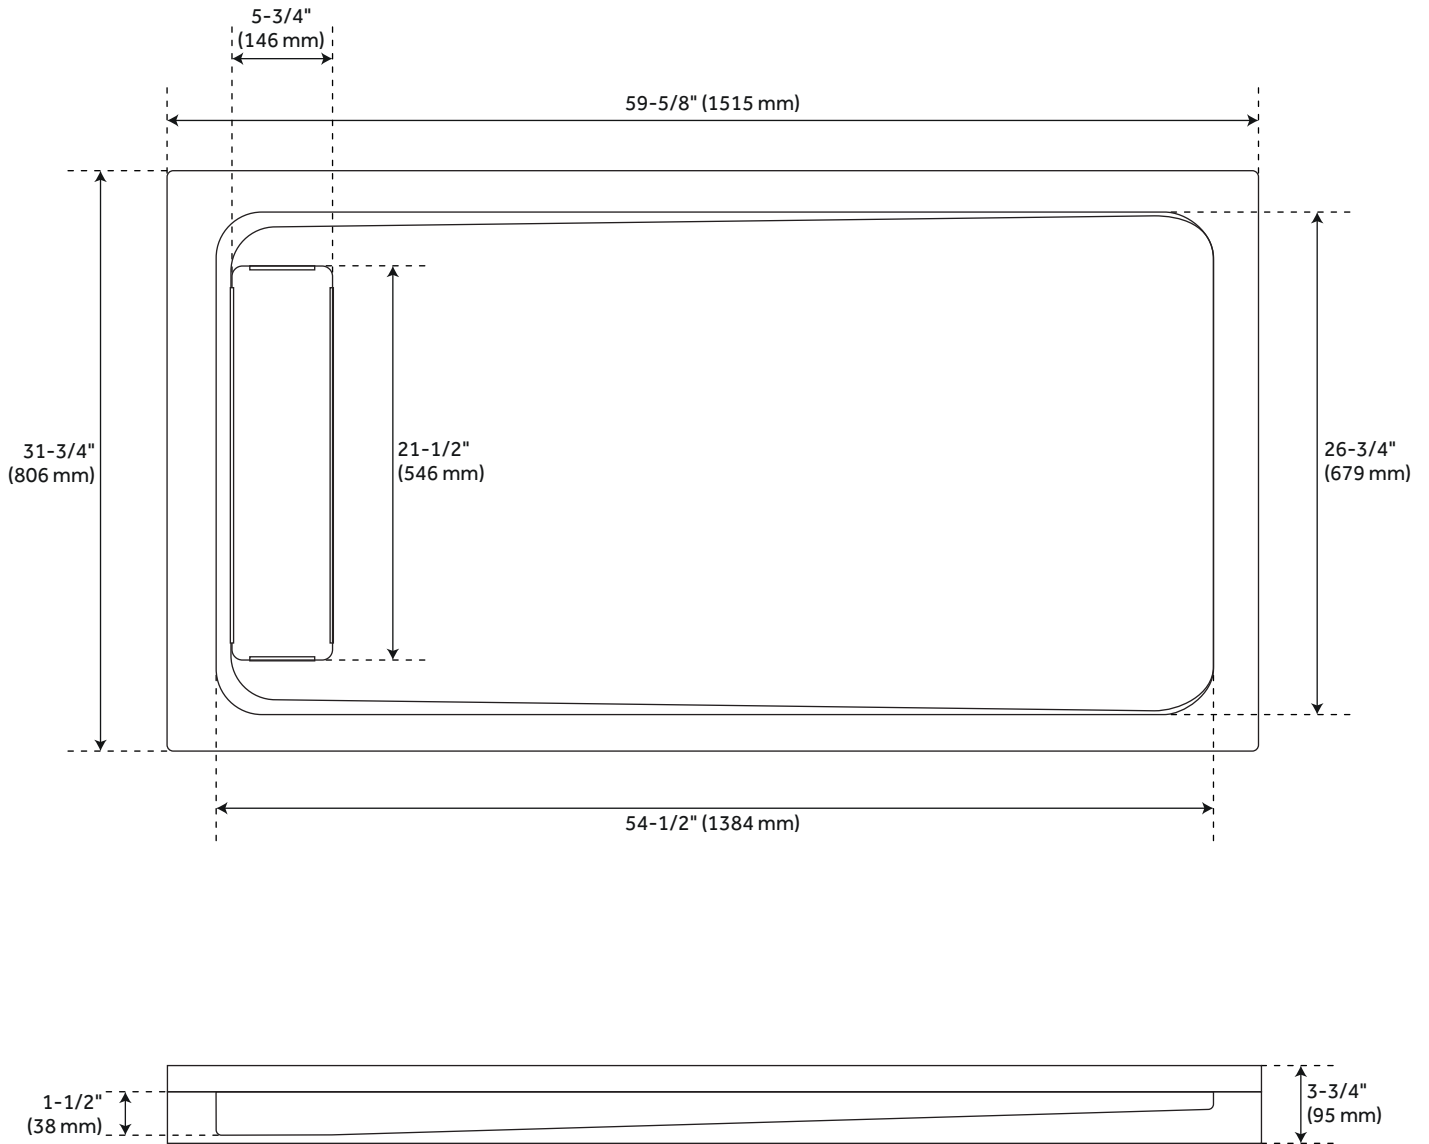

## FEATURES

Design: Modern  
Product Finish: White  
Material: Acrylic  
Length: 59-5/8"  
Height: 3-3/4"  
Assembly Required: No  
Shape: Rectangle

REVISED 3/17/2023

## ADDITIONAL FEATURES

- 60" x 30" tray dimensions: 59-5/8" L x 29-3/4" W x 3-3/4" H.
- 60" x 32" tray dimensions: 59-5/8" L x 31-3/4" W x 3-3/4" H.
- Tray is not reversible.
- Integral tile flange.
- Textured slip resistant surface.

# 60" PALMHURST SHOWER TRAY WITH LINEAR DRAIN - LEFT HAND

SKU: 949088-L  
SHSB6030LCD

All dimensions and specifications are nominal and may vary. Use actual products for accuracy in critical situations.

# 60" PALMHURST SHOWER TRAY WITH LINEAR DRAIN - LEFT HAND- 60" X 32"

SKU: 949088-L  
SHSB6032LCD

All dimensions and specifications are nominal and may vary. Use actual products for accuracy in critical situations.