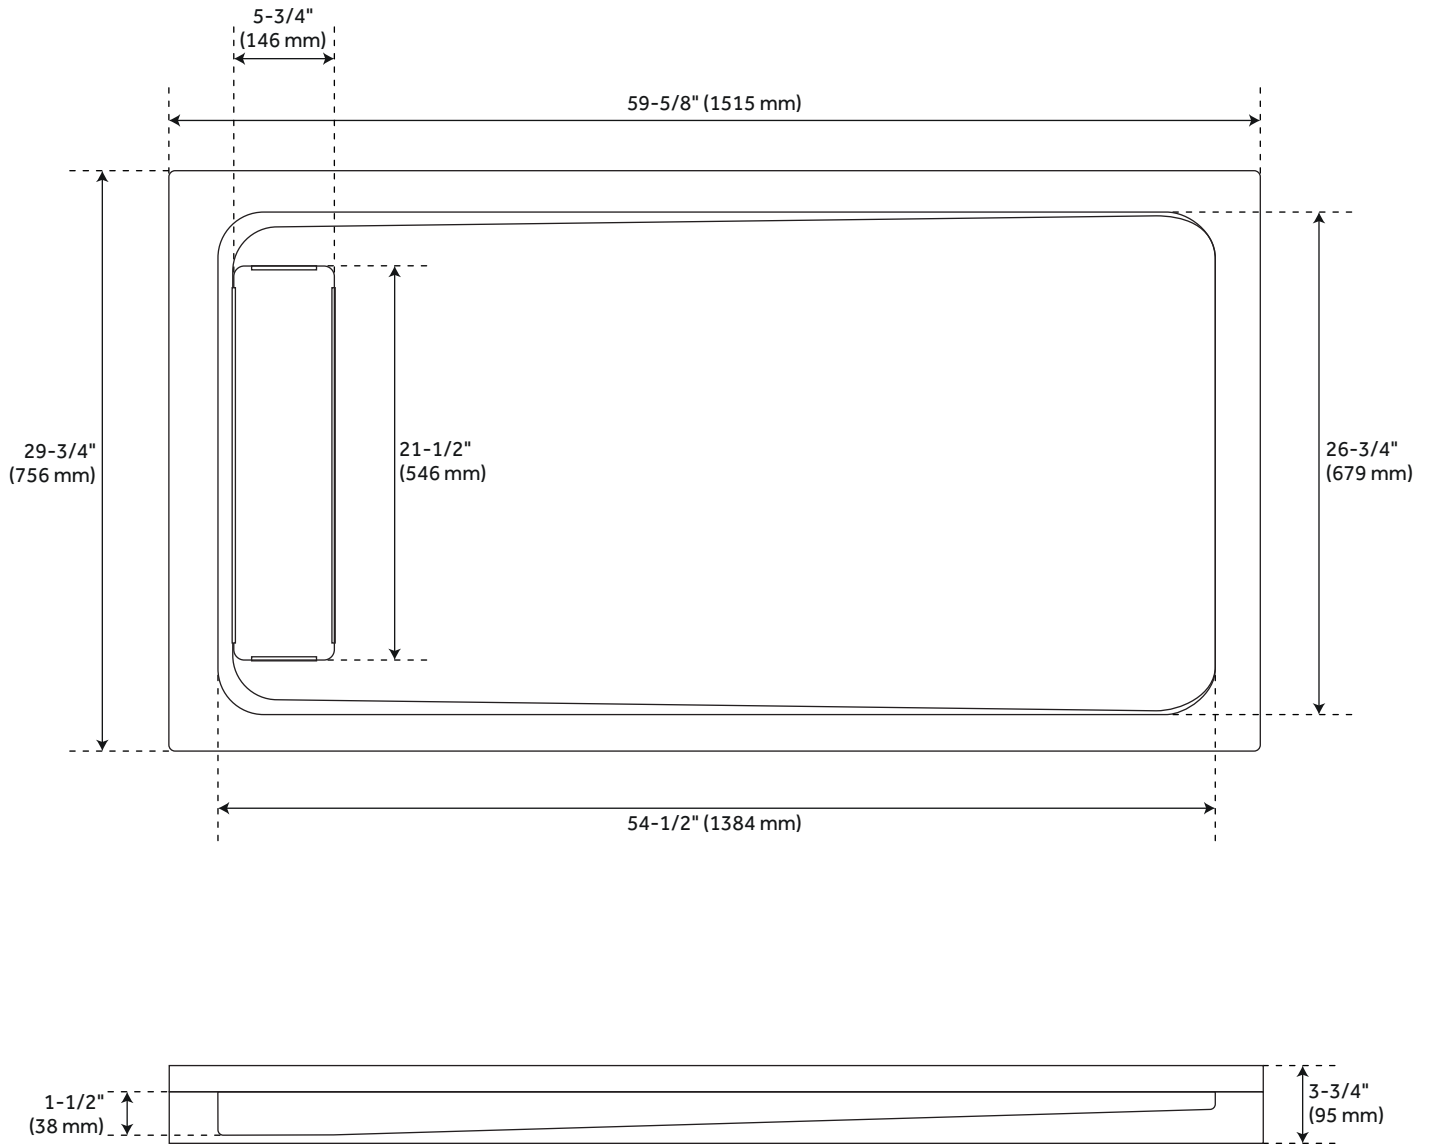

# 60" PALMHURST SHOWER TRAY WITH LINEAR DRAIN - LEFT HAND

SKU: 949088-L

Code: SHSB6030LCD, SH701, SHSB6030LCD, SHSB6032LCD, SH701, SHSB6032LCD

## ADDITIONAL FEATURES

- 60" x 30" tray dimensions: 59-5/8" L x 29-3/4" W x 3-3/4" H.
- 60" x 32" tray dimensions: 59-5/8" L x 31-3/4" W x 3-3/4" H.
- Tray is not reversible.
- Integral tile flange.
- Textured slip resistant surface.

# 60" PALMHURST SHOWER TRAY WITH LINEAR DRAIN - LEFT HAND

SKU: 949088-L  
SHSB6030LCD

All dimensions and specifications are nominal and may vary. Use actual products for accuracy in critical situations.

# 60" PALMHURST SHOWER TRAY WITH LINEAR DRAIN - LEFT HAND- 60" X 32"

SKU: 949088-L  
SHSB6032LCD

All dimensions and specifications are nominal and may vary. Use actual products for accuracy in critical situations.