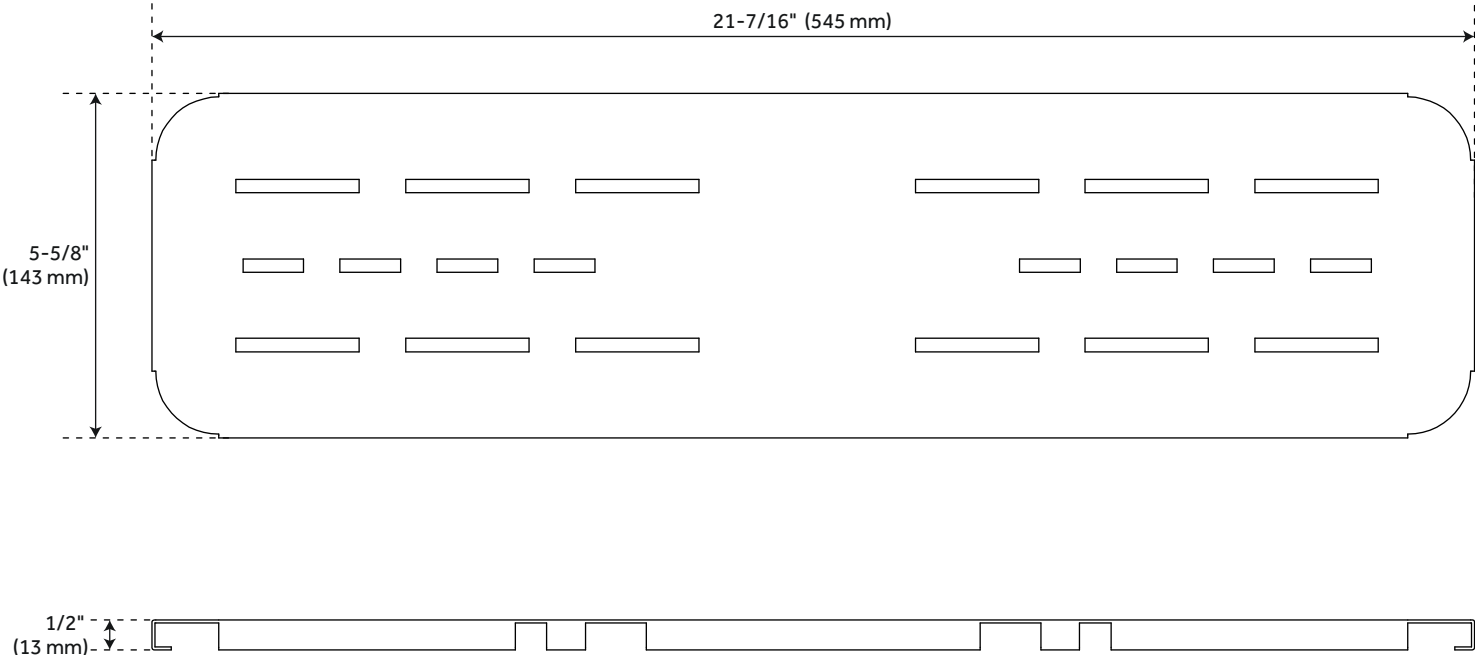

PALMHURST OPTIONAL FINISHED LINEAR DRAIN COVER

SKU: 949088-L
SH701

All dimensions and specifications are nominal and may vary. Use actual products for accuracy in critical situations.