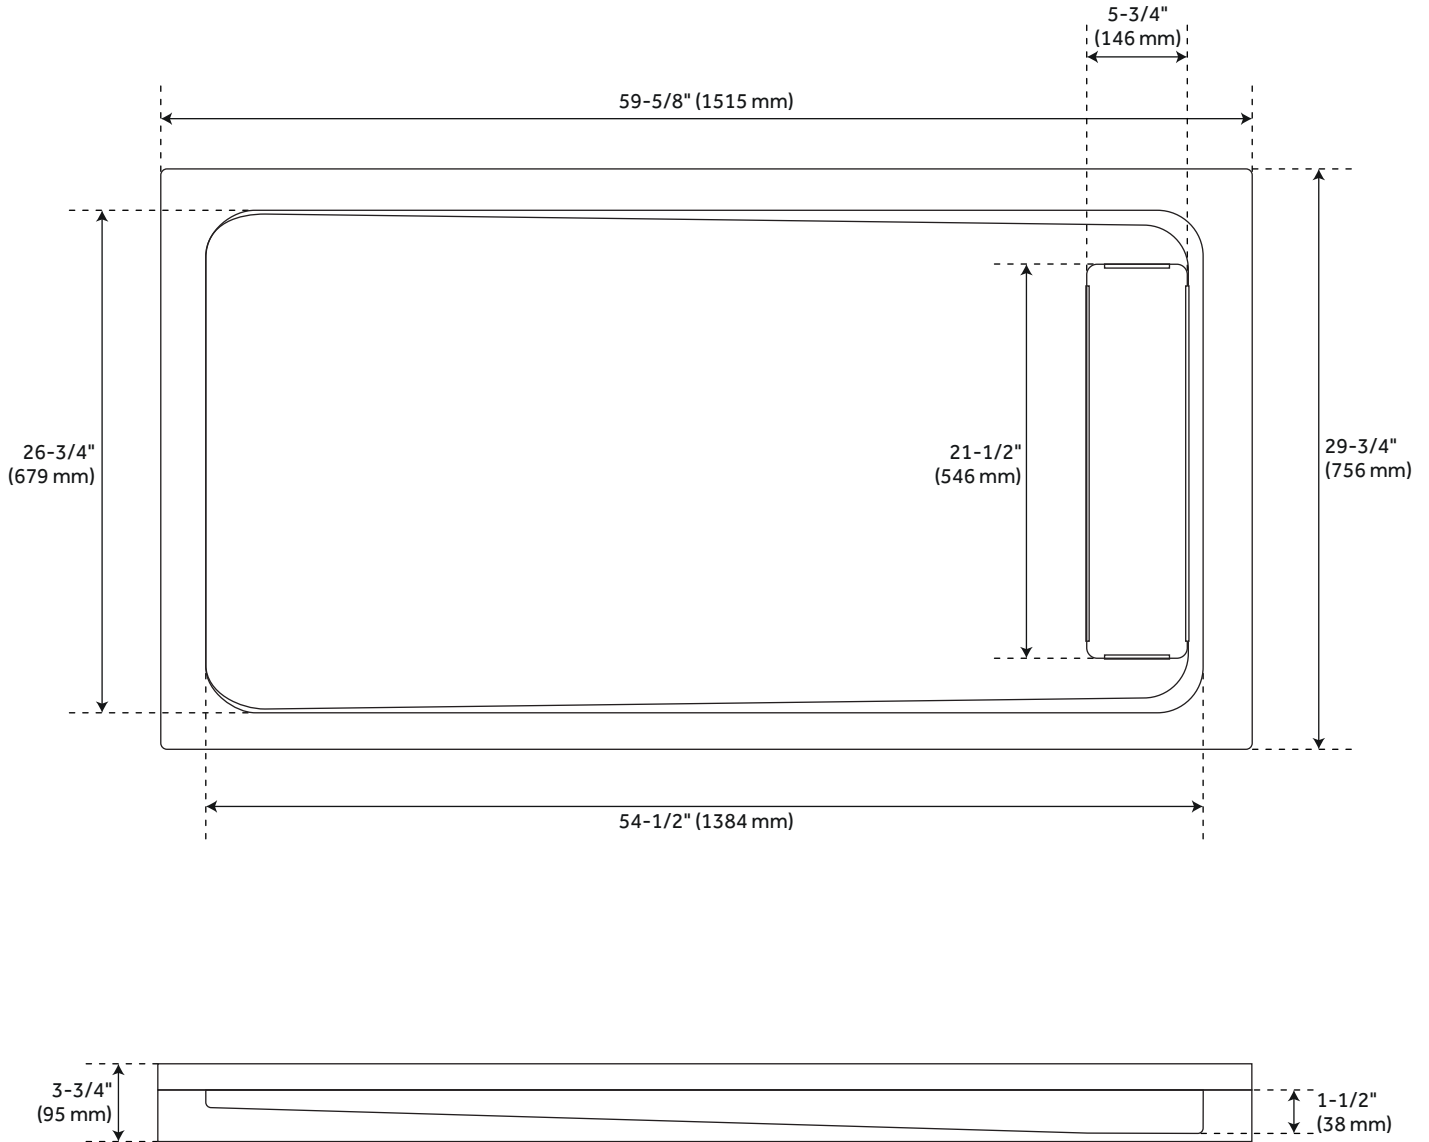

60" PALMHURST SHOWER TRAY WITH LINEAR DRAIN - RIGHT HAND

SKU: 949088-R
SHSB6030RCD

All dimensions and specifications are nominal and may vary. Use actual products for accuracy in critical situations.