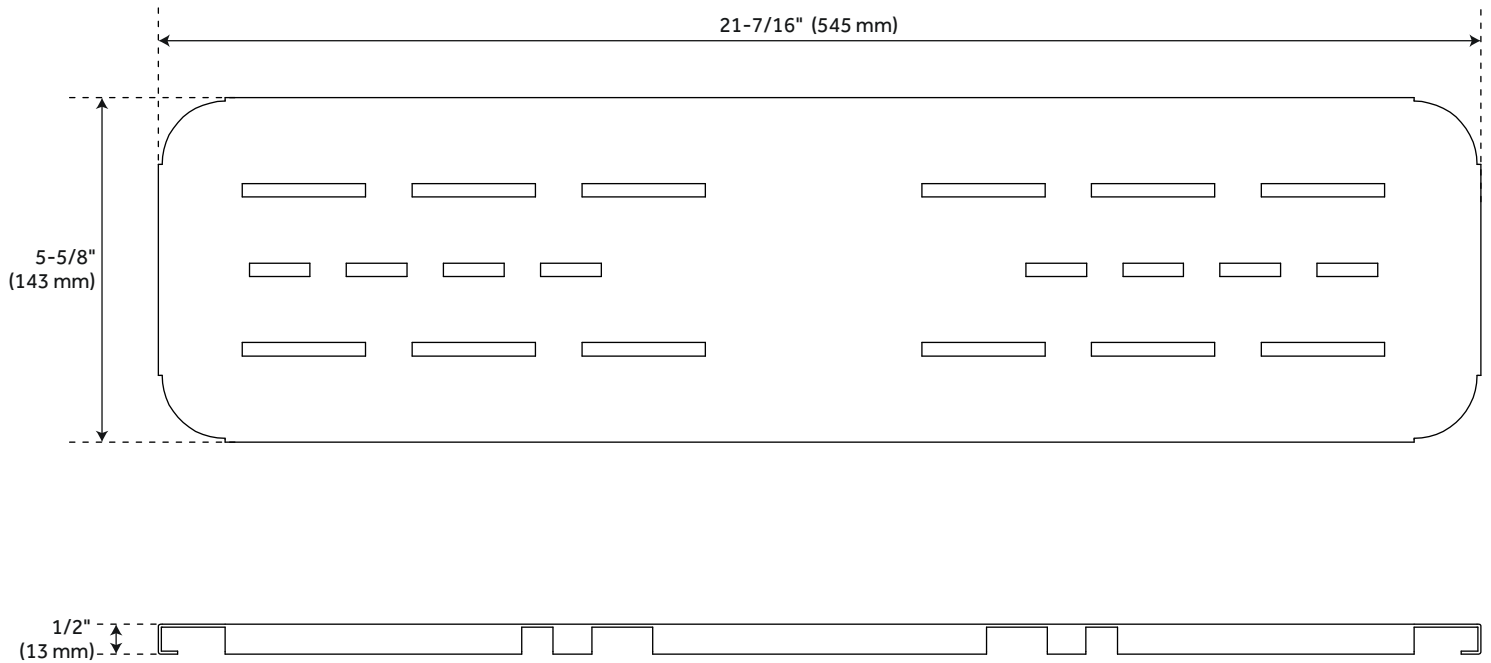

PALMHURST OPTIONAL FINISHED LINEAR DRAIN COVER

SKU: 949088-R
SH701

All dimensions and specifications are nominal and may vary. Use actual products for accuracy in critical situations.