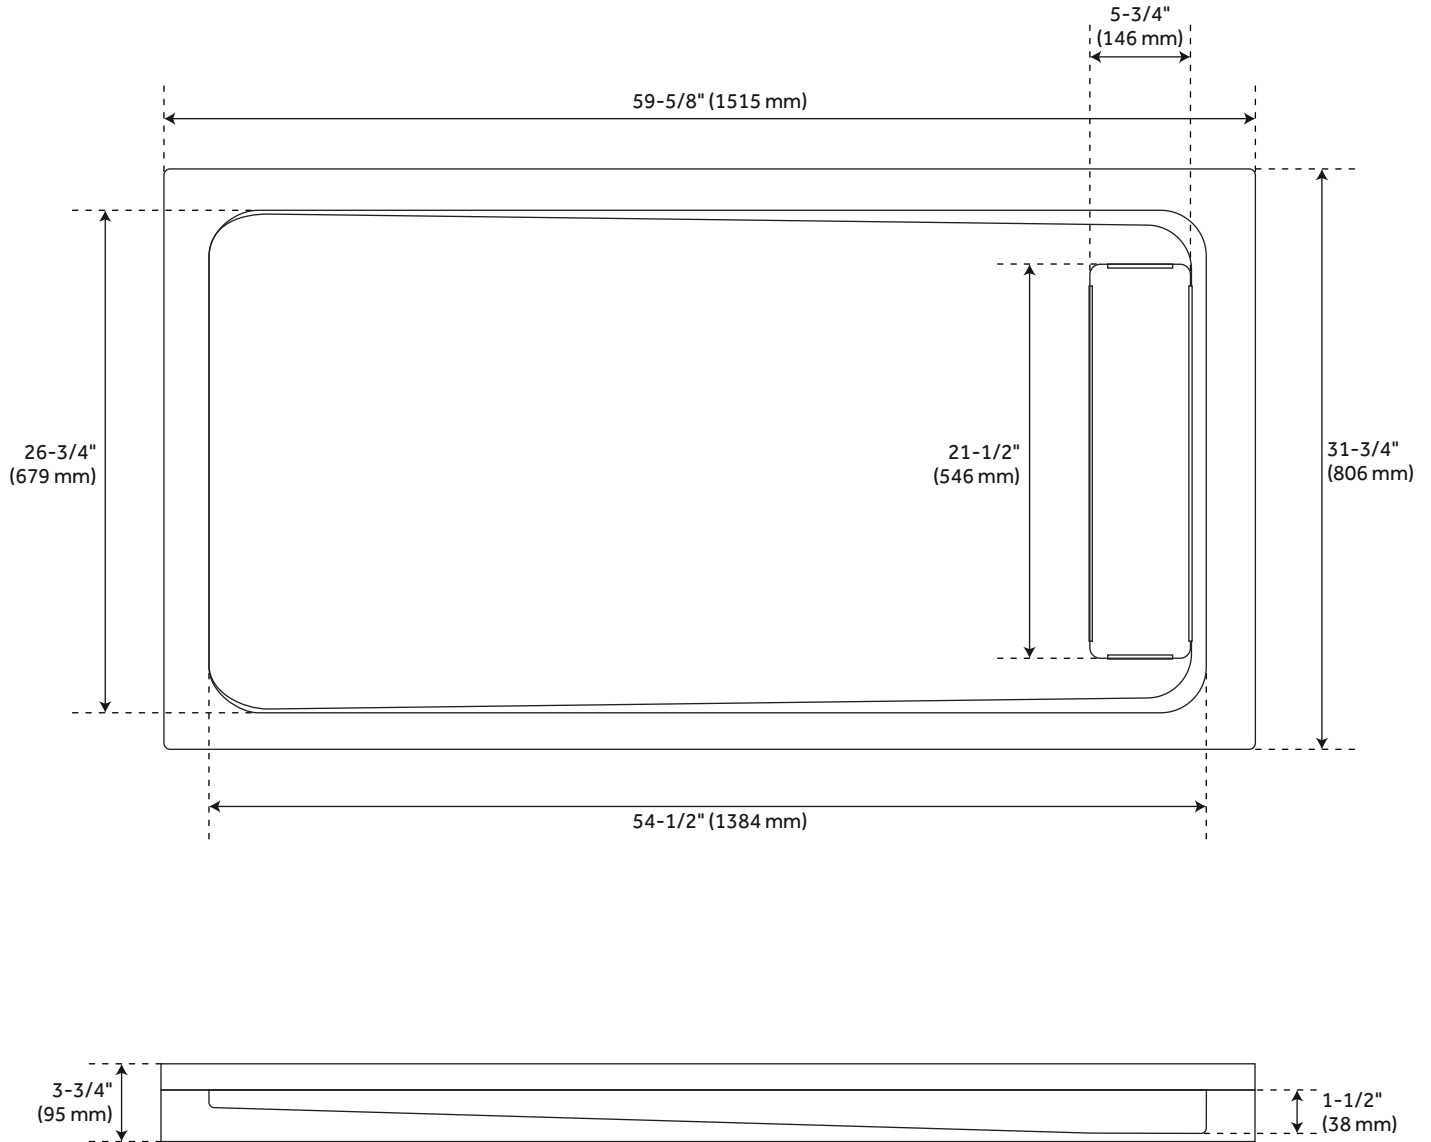

## FEATURES

Design: Modern  
Product Finish: White  
Material: Acrylic  
Length: 59-5/8"  
Height: 3-3/4"  
Assembly Required: No  
Shape: Rectangle

REVISED 3/17/2023

## ADDITIONAL FEATURES

- 60" x 30" tray dimensions: 59-5/8" L x 29-3/4" W x 3-3/4" H.
- 60" x 32" tray dimensions: 59-5/8" L x 31-3/4" W x 3-3/4" H.
- Tray is not reversible.
- Integral tile flange.
- Textured slip resistant surface.

# 60" PALMHURST SHOWER TRAY WITH LINEAR DRAIN - RIGHT HAND

SKU: 949088-R  
SHSB6030RCD

All dimensions and specifications are nominal and may vary. Use actual products for accuracy in critical situations.

# 60" PALMHURST SHOWER TRAY WITH LINEAR DRAIN - RIGHT HAND- 60" X 32"

SKU: 949088-R  
SHSB6032RCD

All dimensions and specifications are nominal and may vary. Use actual products for accuracy in critical situations.