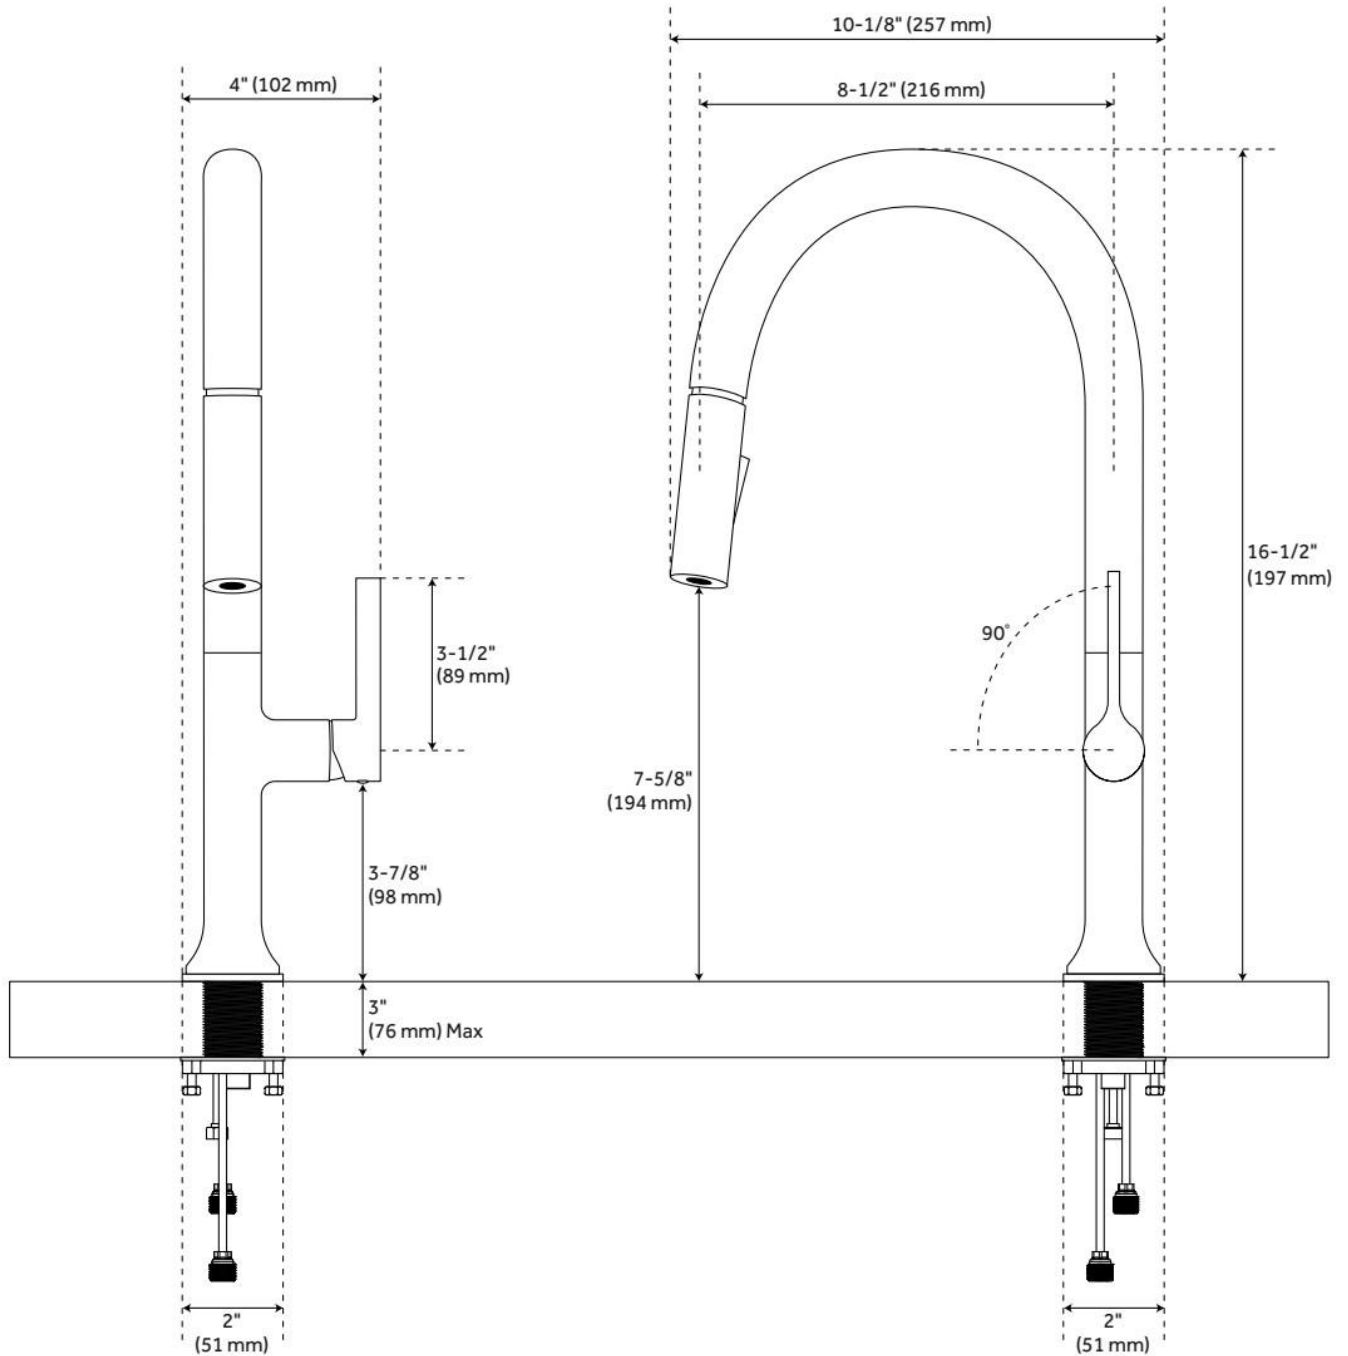

BOK SINGLE-HOLE PULL-DOWN KITCHEN FAUCET

SKU: 949092
Code: SHXCBK100

FEATURES

Material: Metal construction for strength and durability
Faucet Centers: Single-Hole
Installation Type: Single-Hole
Flow Rate: 1.8 gpm (6.8 L/min) @ 60 psi
Spray Type: Stream, Full
Cartridge Type: Ceramic Disc
Swivel Spout: Yes

ASME A112.18.1/CSA B125.1, NSF/ANSI 372, NSF/ANSI 61, NSF/ANSI/CAN 61, NSF/ANSI/CAN 61-9:Q≤1, CEC Listed, Massachusetts Accepted, LISTED ID: SHXCBK100*

ADDITIONAL FEATURES

- Dual-function pull-out sprayer has stream and spray aerators.

REVISED 3/10/2025

BOK SINGLE-HOLE PULL-DOWN KITCHEN FAUCET

SKU: 949092
Code: SHXCBK100

REVISED 3/10/2025