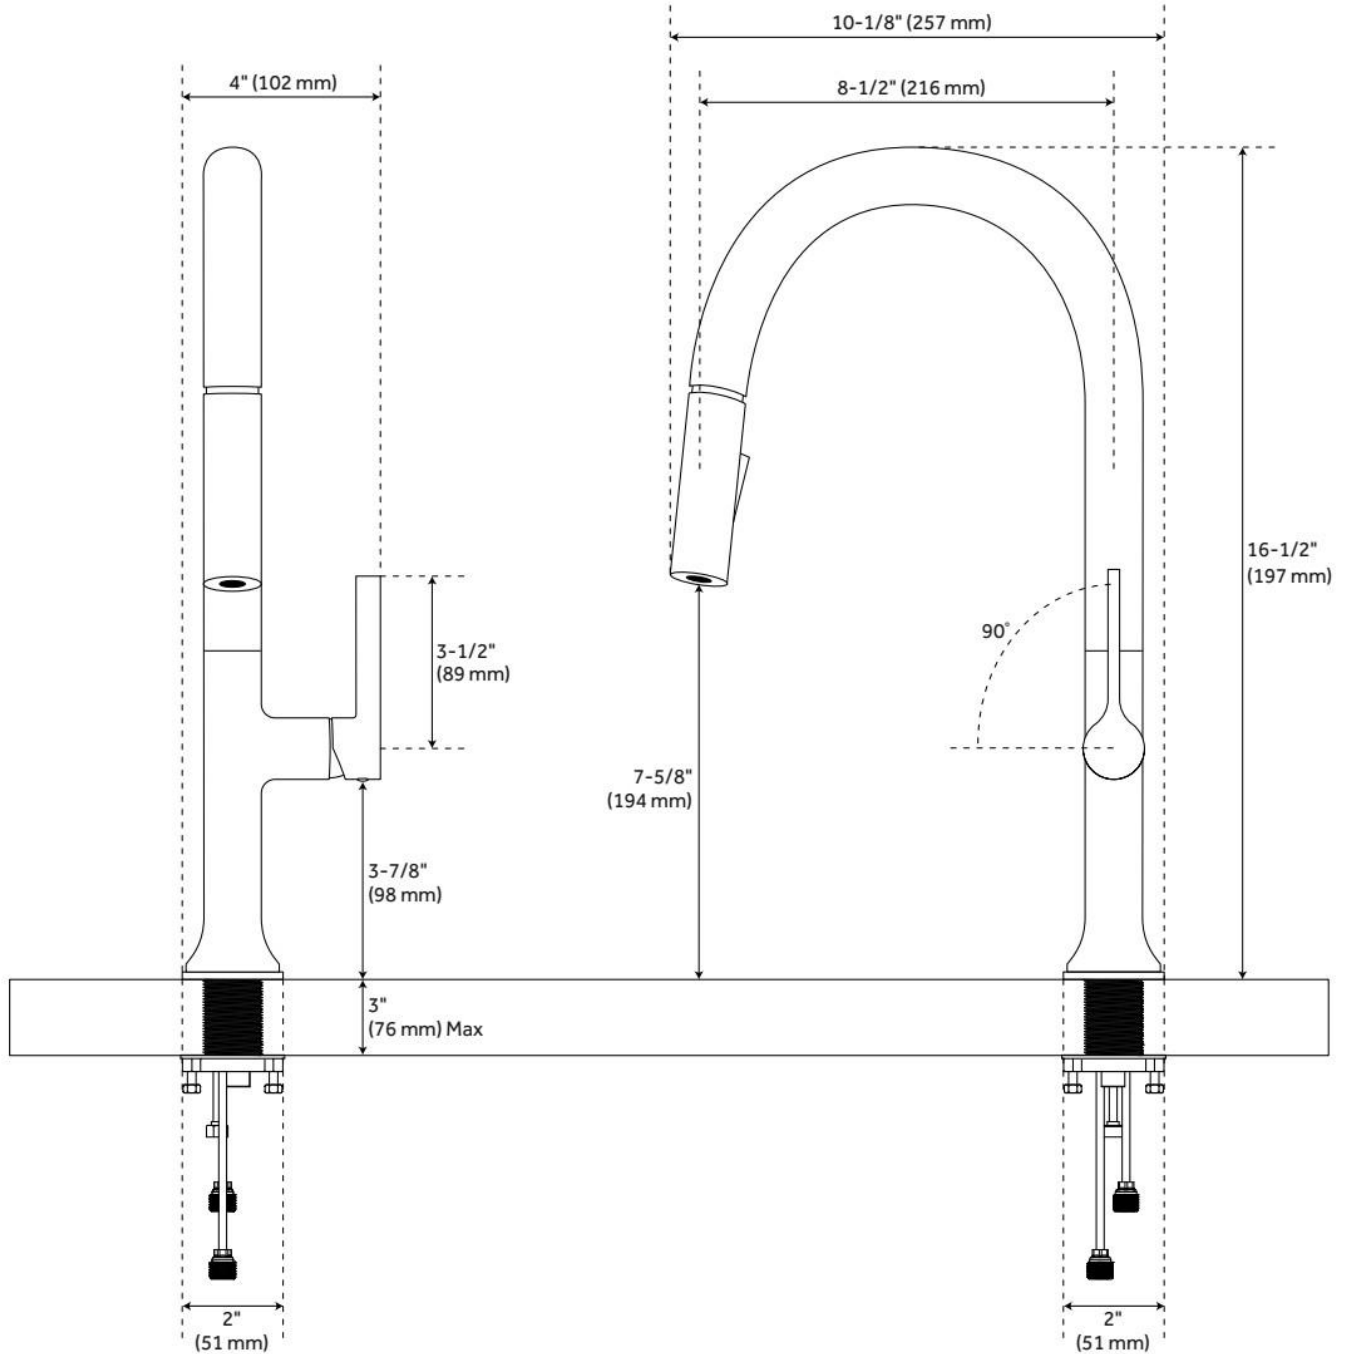

BOK SINGLE-HOLE PULL-DOWN KITCHEN FAUCET

SKU: 949092
Code: SHXCBK100

FEATURES

Material: Metal construction for strength and durability
Installation Type: Single-Hole
Flow Rate: 1.8 gpm (6.8 L/min) @ 60 psi
Spray Type: Stream
Cartridge Type: Ceramic Disc
Swivel Spout: Yes

ASME A112.18.1/CSA B125.1, NSF/ANSI 372, NSF/ANSI 61, NSF/ANSI/CAN 61, NSF/ANSI/CAN 61-9:Q≤1, CEC Listed, Massachusetts Accepted, LISTED ID: SHXCBK100*

ADDITIONAL FEATURES

- Dual-function pull-out sprayer has stream and spray aerators.

REVISED 5/21/2024

BOK SINGLE-HOLE PULL-DOWN KITCHEN FAUCET

SKU: 949092
Code: SHXCBK100

REVISED 5/21/2024