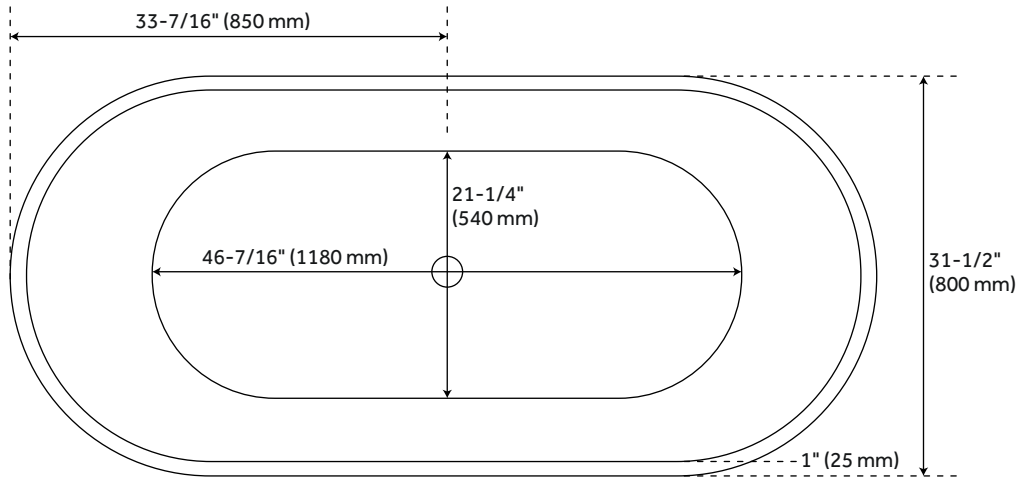

67" GIOSA ACRYLIC FREESTANDING TUB

SKU: 949093

SHGIFSO6731WH

All dimensions and specifications are nominal and may vary. Use actual products for accuracy in critical situations.