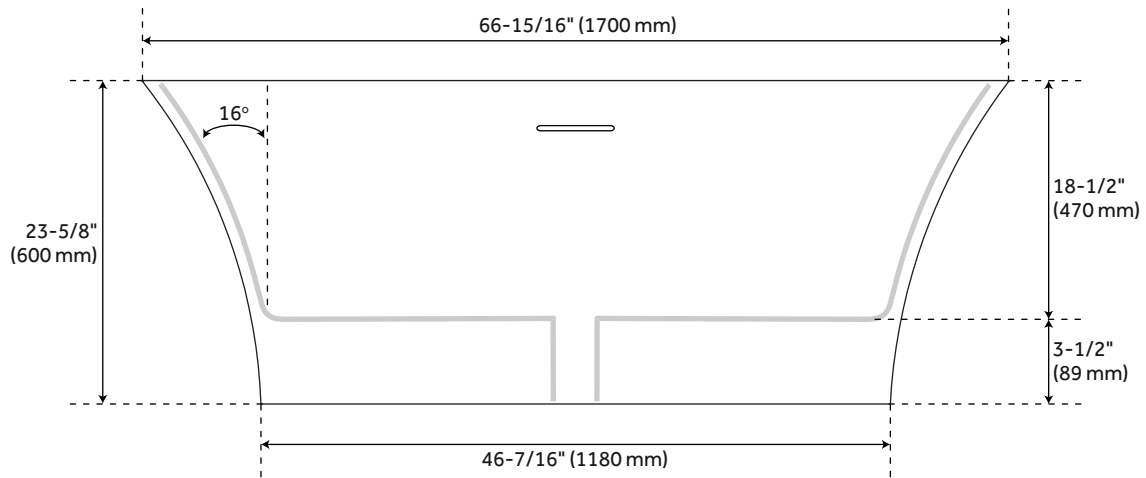

67" GIOSA ACRYLIC FREESTANDING TUB

SKU: 949093

SHGIFSO6731WH

All dimensions and specifications are nominal and may vary. Use actual products for accuracy in critical situations.