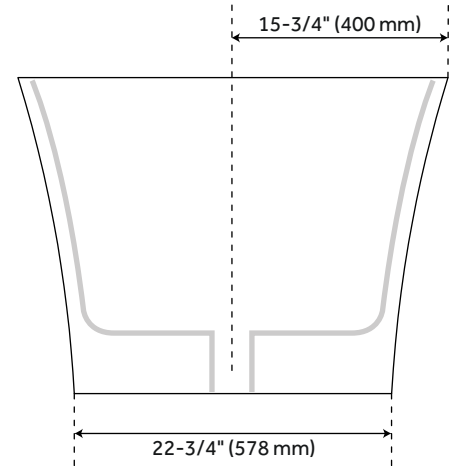

67" GIOSA ACRYLIC FREESTANDING TUB

SKU: 949093

SHGIFSO6731WH

All dimensions and specifications are nominal and may vary. Use actual products for accuracy in critical situations.