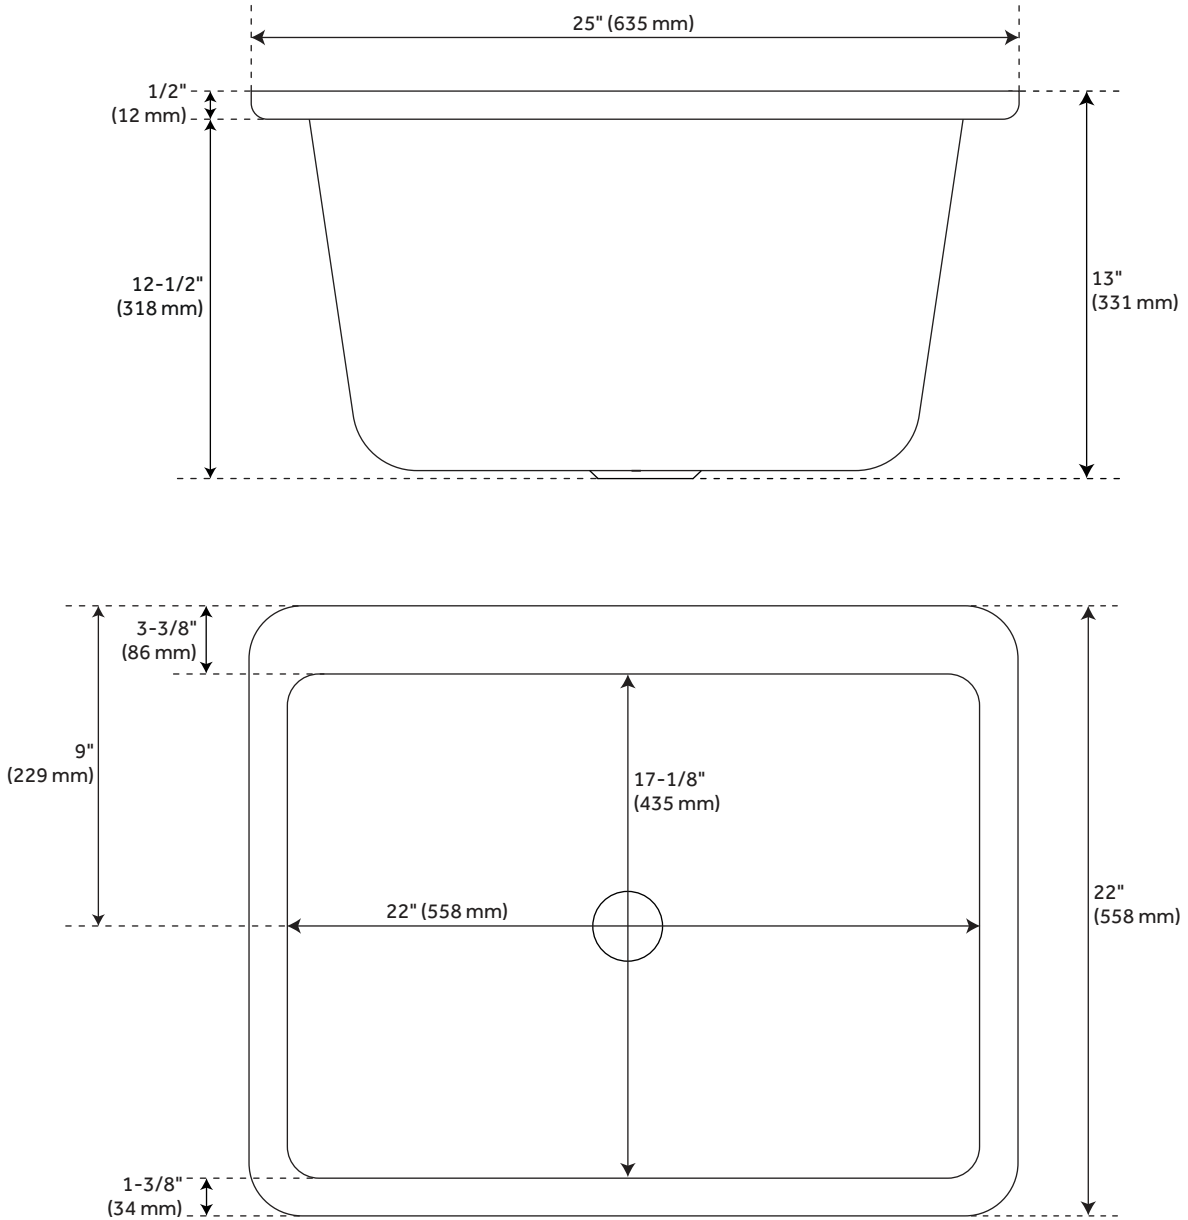

MEDFORD ACRYLIC DROP-IN LAUNDRY SINK

SKU: 949095

Code: SHLS2522

FEATURES

Length: 25"

Width: 22"

Height: 13"

Number of Basins: 1

Sink Installation: Drop-In

Product Color: White

Faucet Centers: No Faucet Hole

Basin Length: 22"

Basin Width: 17-1/8"

Fits Drain Hole Size: 3-1/2"

Exterior Treatment: Smooth

Interior Treatment: Smooth

Drain Included: Optional

Faucet Included: No

Sink Material: Acrylic

Basin Configuration: Single

Water Depth to Rim: 12-1/2"

Faucet Holes: No Faucet Hole

REVISED 3/15/2023

MEDFORD ACRYLIC DROP-IN LAUNDRY SINK

SKU: 949095

Code: SHLS2522

ADDITIONAL FEATURES

- 27-inch minimum base cabinet width.

REVISED 3/15/2023

MEDFORD ACRYLIC DROP-IN LAUNDRY SINK

SKU: 949095
SHLS2522WH

All dimensions and specifications are nominal and may vary. Use actual products for accuracy in critical situations.