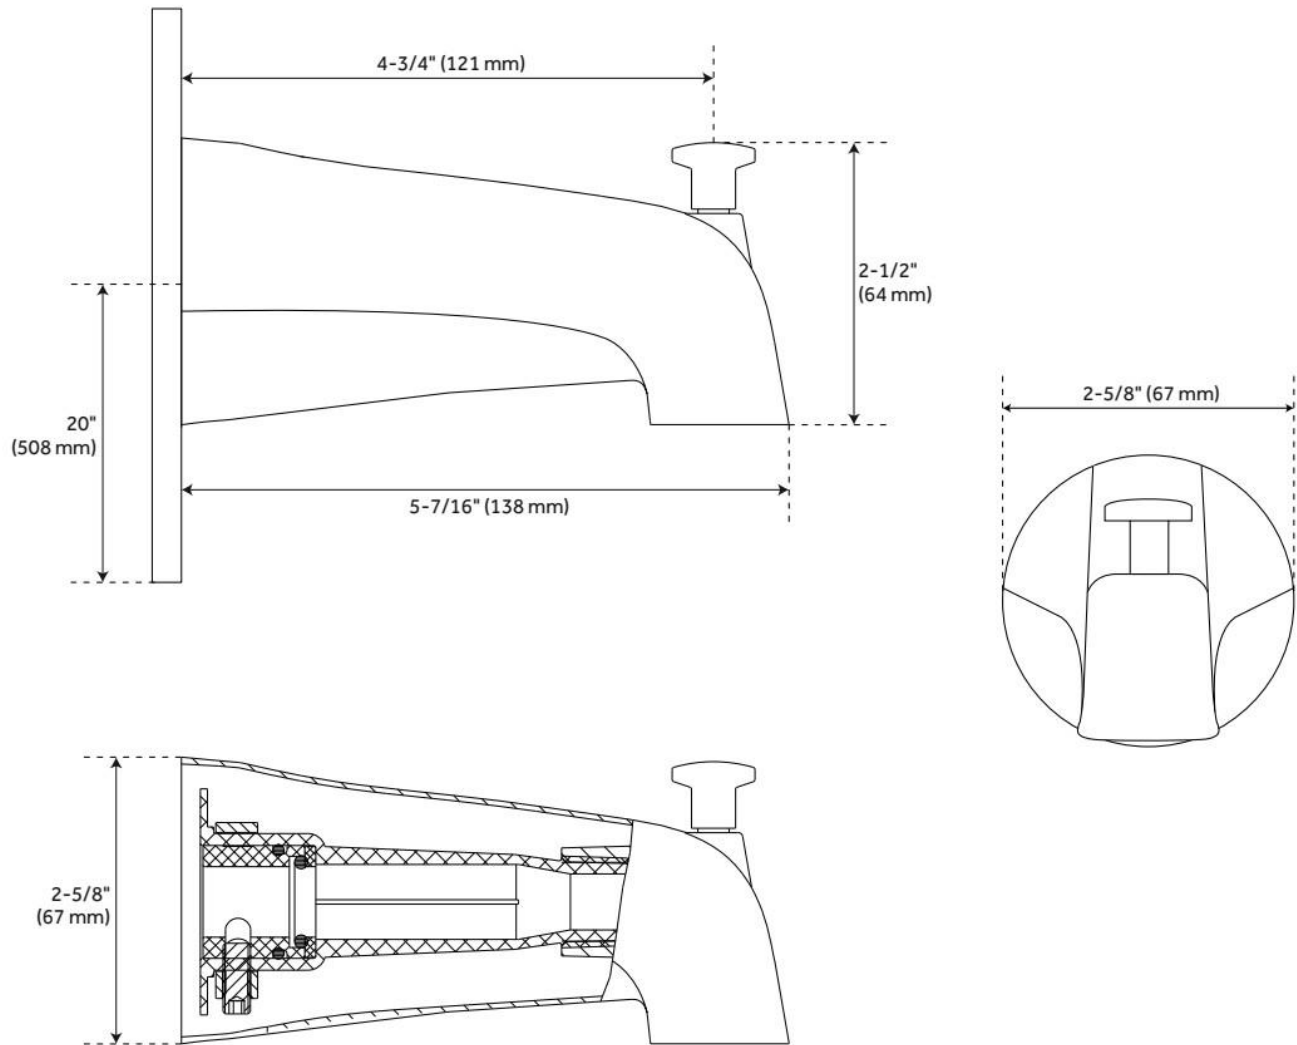

BOCA RATON TUB SPOUT WITH DIVERTER

SKU: 949106
Code: SHTS92

FEATURES

Material: Metal
Connection Type: 1/2" CTS Slip-Fit
Faucet Centers: Single-Hole

LISTED ID: SHTS92**

ADDITIONAL FEATURES

- 1/2" CTS Slip-fit connection.

REVISED 6/5/2024

BOCA RATON TUB SPOUT WITH DIVERTER

SKU: 949106
Code: SHTS92

REVISED 6/5/2024