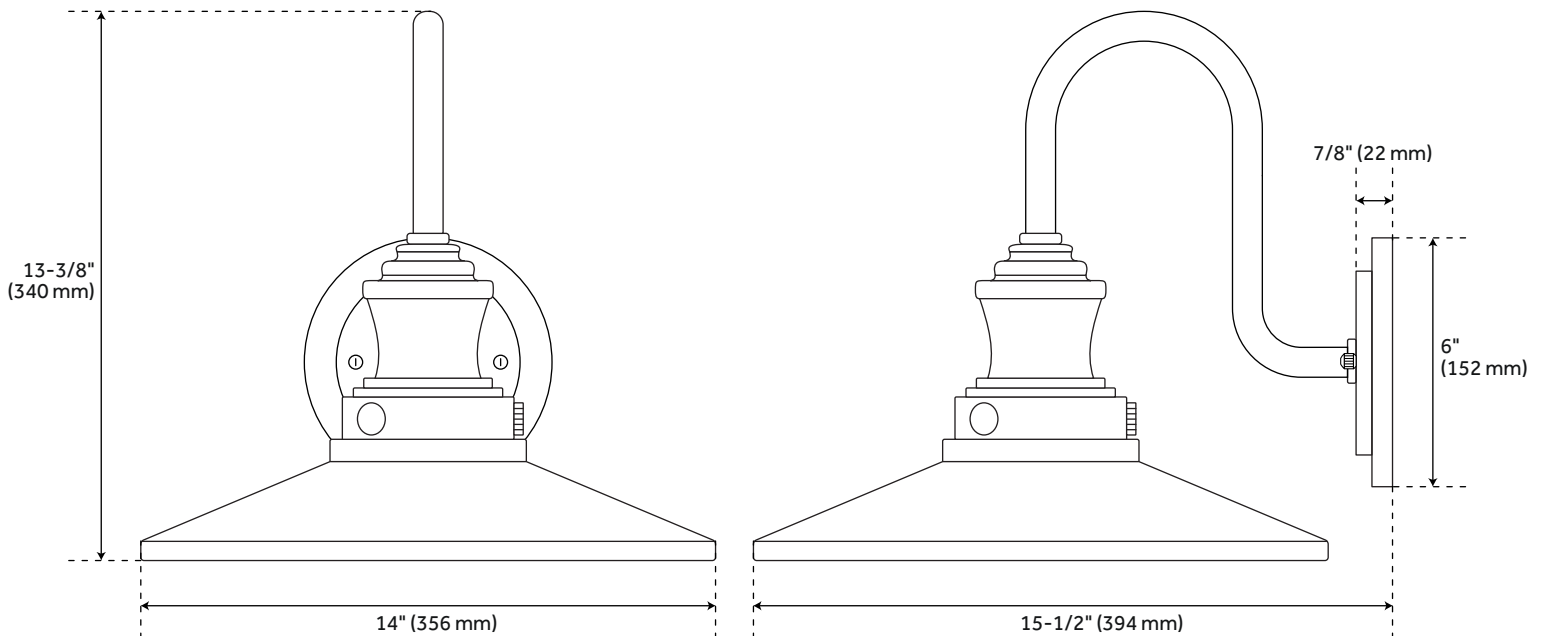

PIMMET OUTDOOR ENTRANCE WALL SCONCE

SKU: 949109

Code: PHEL5800, PHEL5801

FEATURES

Installation Type: Wall Mount
Design: Traditional
Product Finish: Oil Rubbed Bronze
Material: Aluminum
Base Plate Height: 5"
Mounting Hardware Included: Yes
Shade Finish: Oil Rubbed Bronze
Shade Material: Aluminum
Number of Bulbs: 1
Base Plate Width: 5"
Location Type: Suitable for Wet Locations
Bulbs Included: No
Bulb Type: Medium E-26
Wattage per Bulb: 100
Sloped Ceiling Compatible: No
Voltage: 110

UL 1598 / CSA C22.2 No 250.0

REVISED 3/30/2023

PIMMET OUTDOOR ENTRANCE WALL SCONCE

SKU: 949109

Code: PHEL5800, PHEL5801

ADDITIONAL FEATURES

- Hardwired.
- 9-1/2" Backplate Dimensions: 5" H x 5" W .
- 14" Backplate Dimensions: 6" H x 6" W.
- Oil Rubbed Bronze with Antique Brass accents .

REVISED 3/30/2023

PIMMET 10" SINGLE LIGHT EXTERIOR WALL SCONCE

SKU: 949109

PHEL5800

All dimensions and specifications are nominal and may vary. Use actual products for accuracy in critical situations.

PIMMET 14" SINGLE LIGHT EXTERIOR WALL SCONCE

SKU: 949109

PHEL5801

All dimensions and specifications are nominal and may vary. Use actual products for accuracy in critical situations.