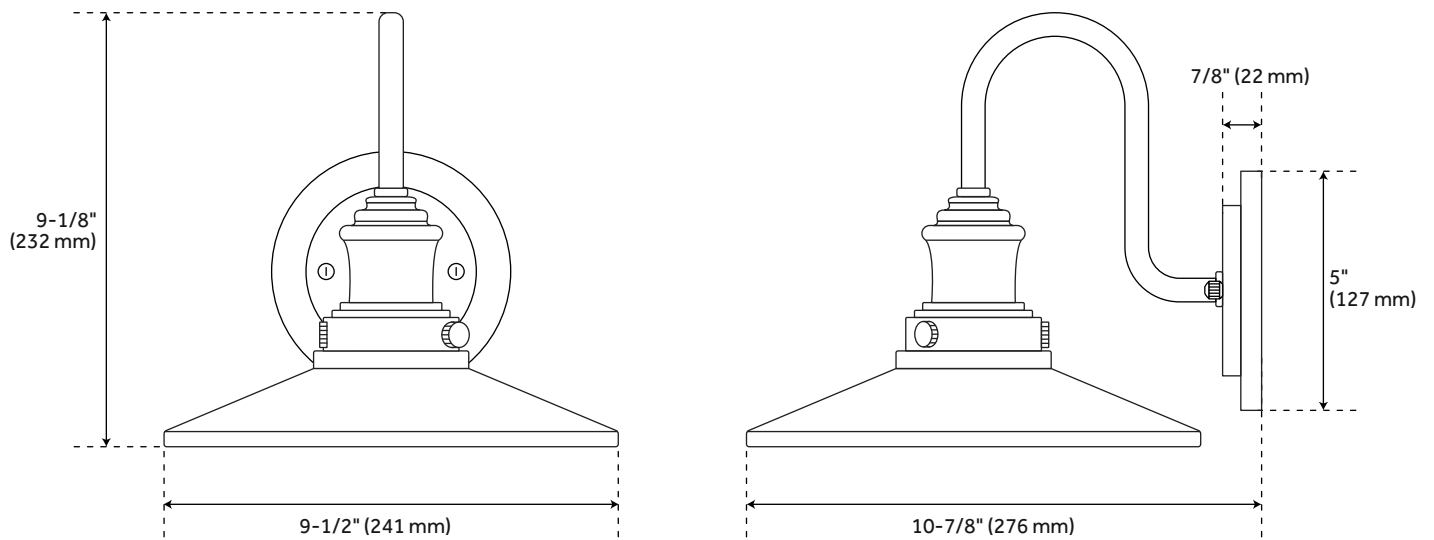

PIMMET OUTDOOR ENTRANCE WALL SCONCE

SKU: 949109

Code: PHEL5800, PHEL5801

FEATURES

Installation Type: Wall Mount
Design: Traditional
Product Finish: Oil Rubbed Bronze
Material: Aluminum
Base Plate Height: 5"
Mounting Hardware Included: Yes
Shade Finish: Oil Rubbed Bronze
Shade Material: Aluminum
Number of Bulbs: 1
Base Plate Width: 5"
Location Type: Suitable for Wet Locations
Bulbs Included: No
Bulb Type: Medium E-26
Wattage per Bulb: 100
Sloped Ceiling Compatible: No
Voltage: 110

UL 1598 / CSA C22.2 No 250.0

REVISED 3/30/2023

PIMMET OUTDOOR ENTRANCE WALL SCONCE

SKU: 949109

Code: PHEL5800, PHEL5801

ADDITIONAL FEATURES

- Hardwired.
- 9-1/2" Backplate Dimensions: 5" H x 5" W .
- 14" Backplate Dimensions: 6" H x 6" W.
- Oil Rubbed Bronze with Antique Brass accents .

REVISED 3/30/2023

PIMMET 10" SINGLE LIGHT EXTERIOR WALL SCONCE

SKU: 949109

PHEL5800

All dimensions and specifications are nominal and may vary. Use actual products for accuracy in critical situations.

PIMMET 14" SINGLE LIGHT EXTERIOR WALL SCONCE

SKU: 949109

PHEL5801

All dimensions and specifications are nominal and may vary. Use actual products for accuracy in critical situations.