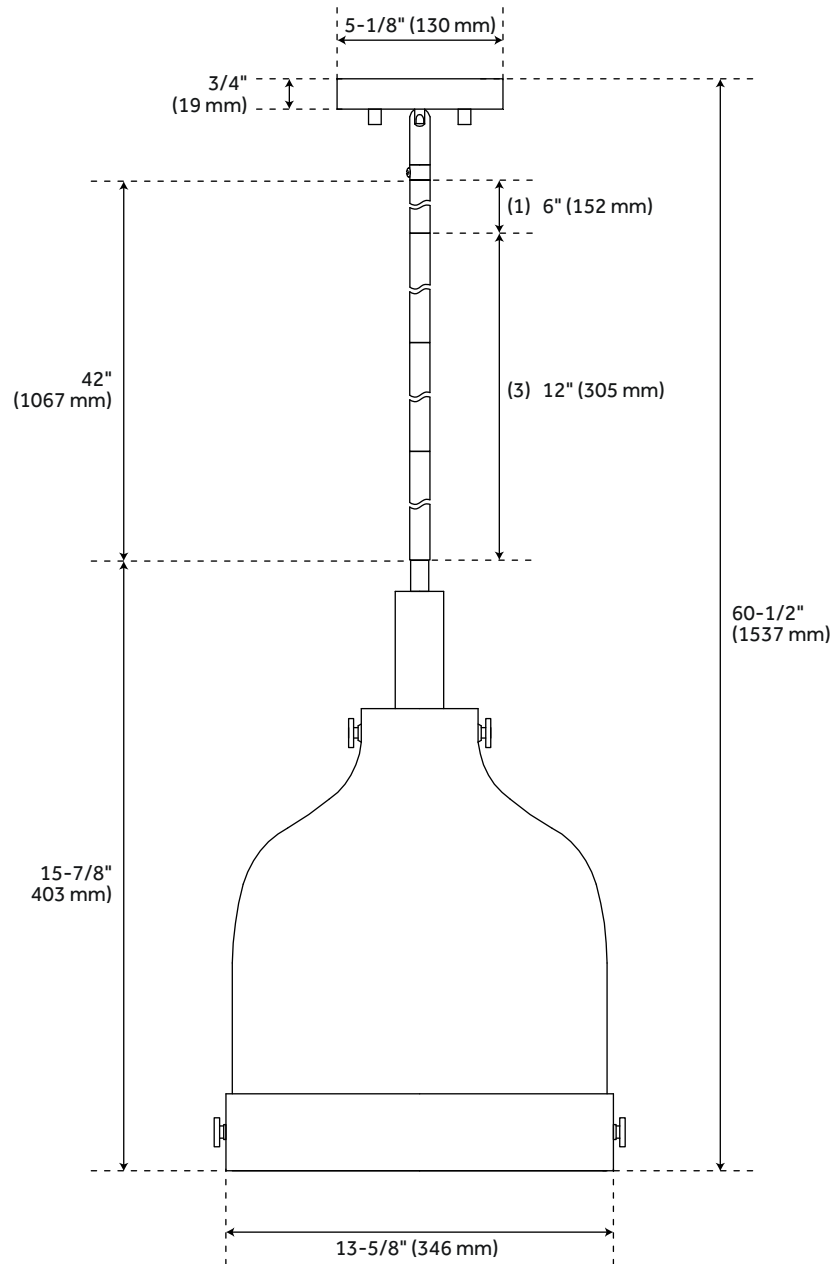

CROZET SINGLE LIGHT PENDANT LIGHT

SKU: 949110

PHPL6681

All dimensions and specifications are nominal and may vary. Use actual products for accuracy in critical situations.