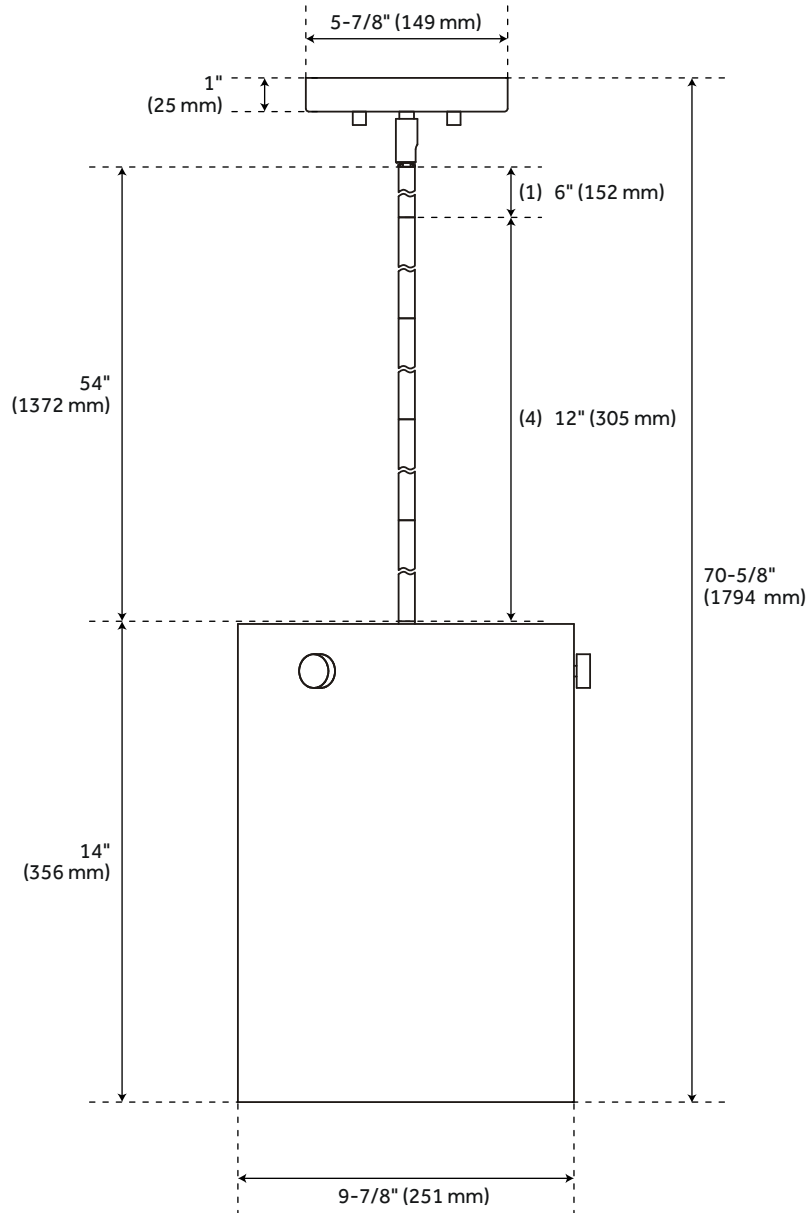

## FEATURES

Installation Type: Ceiling Mount  
Design: Modern  
Product Finish: Matte Black  
Material: Steel  
Base Plate Length: 5-7/8"  
Base Plate Height: 1"  
Base Plate Diameter: 5-7/8"  
Mounting Hardware Included: Yes  
Shade Finish: Clear  
Shade Material: Glass  
Number of Bulbs: 4  
Base Plate Width: 5-7/8"  
Base Plate Depth: 1"  
Location Type: Suitable for Dry Locations  
Bulbs Included: No  
Bulb Type: Candelabra E-12  
Wattage per Bulb: 60  
Downrod/Chain Length: (1) 6" and (4) 12"  
Remote Included: No  
Canopy/Backplate Height: 1"  
Canopy/Backplate Width: 5-7/8"  
Wire Length: 123  
Sloped Ceiling Compatible: Yes  
Voltage: 120

## ADDITIONAL FEATURES

- Hardwired.
- Canopy Dimensions: 1" H x 5 7/8" Dia.
- Wire Length: 123".
- Stem Included: (4) 12", (1) 6"
- Can be mounted on a sloped ceiling at up to a 90 degree angle.

REVISED 4/2/2023

# GLENVAR 10" 4-LIGHT PENDANT CHANDELIER

SKU: 949115

PHPL6784

All dimensions and specifications are nominal and may vary. Use actual products for accuracy in critical situations.