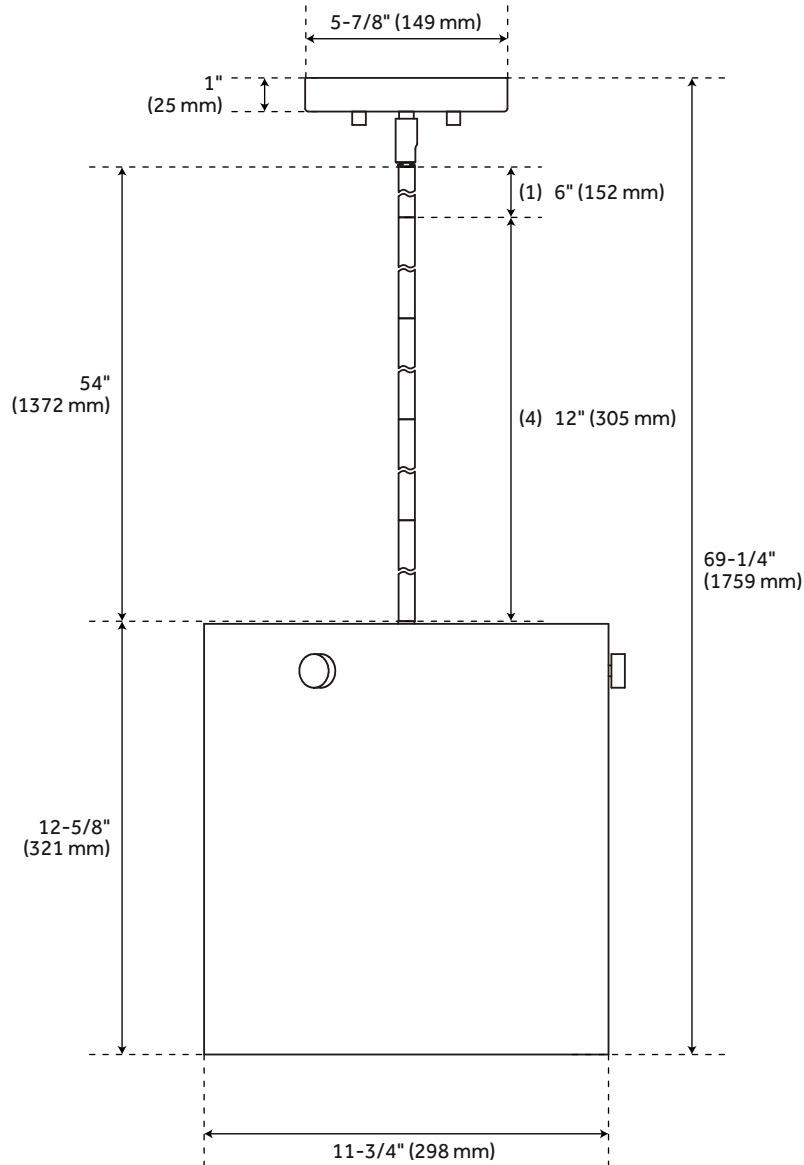

## FEATURES

Installation Type: Ceiling Mount  
Design: Modern  
Product Finish: Matte Black  
Material: Steel  
Base Plate Length: 5-7/8"  
Base Plate Height: 1"  
Base Plate Diameter: 5-7/8"  
Mounting Hardware Included: Yes  
Shade Finish: Clear  
Shade Material: Glass  
Number of Bulbs: 4  
Base Plate Width: 5-7/8"  
Base Plate Depth: 1"  
Location Type: Suitable for Dry Locations  
Bulbs Included: No  
Bulb Type: Candelabra E-12  
Wattage per Bulb: 60  
Downrod/Chain Length: (1) 6" and (4) 12"  
Remote Included: No  
Canopy/Backplate Height: 1"  
Canopy/Backplate Width: 5-7/8"  
Wire Length: 123  
Sloped Ceiling Compatible: Yes  
Voltage: 120

## ADDITIONAL FEATURES

- Hardwired.
- Canopy Dimensions: 1" H x 5 7/8" Dia.
- Wire Length: 123".
- Stem Included: (4) 12", (1) 6"
- Can be mounted on a sloped ceiling at up to a 90 degree angle.

REVISED 4/2/2023

# GLENVAR 10" 4-LIGHT PENDANT CHANDELIER

SKU: 949115

PHPL6784

All dimensions and specifications are nominal and may vary. Use actual products for accuracy in critical situations.

# GLENVAR 12" 4-LIGHT PENDANT CHANDELIER

SKU: 949115

PHPL6785

All dimensions and specifications are nominal and may vary. Use actual products for accuracy in critical situations.