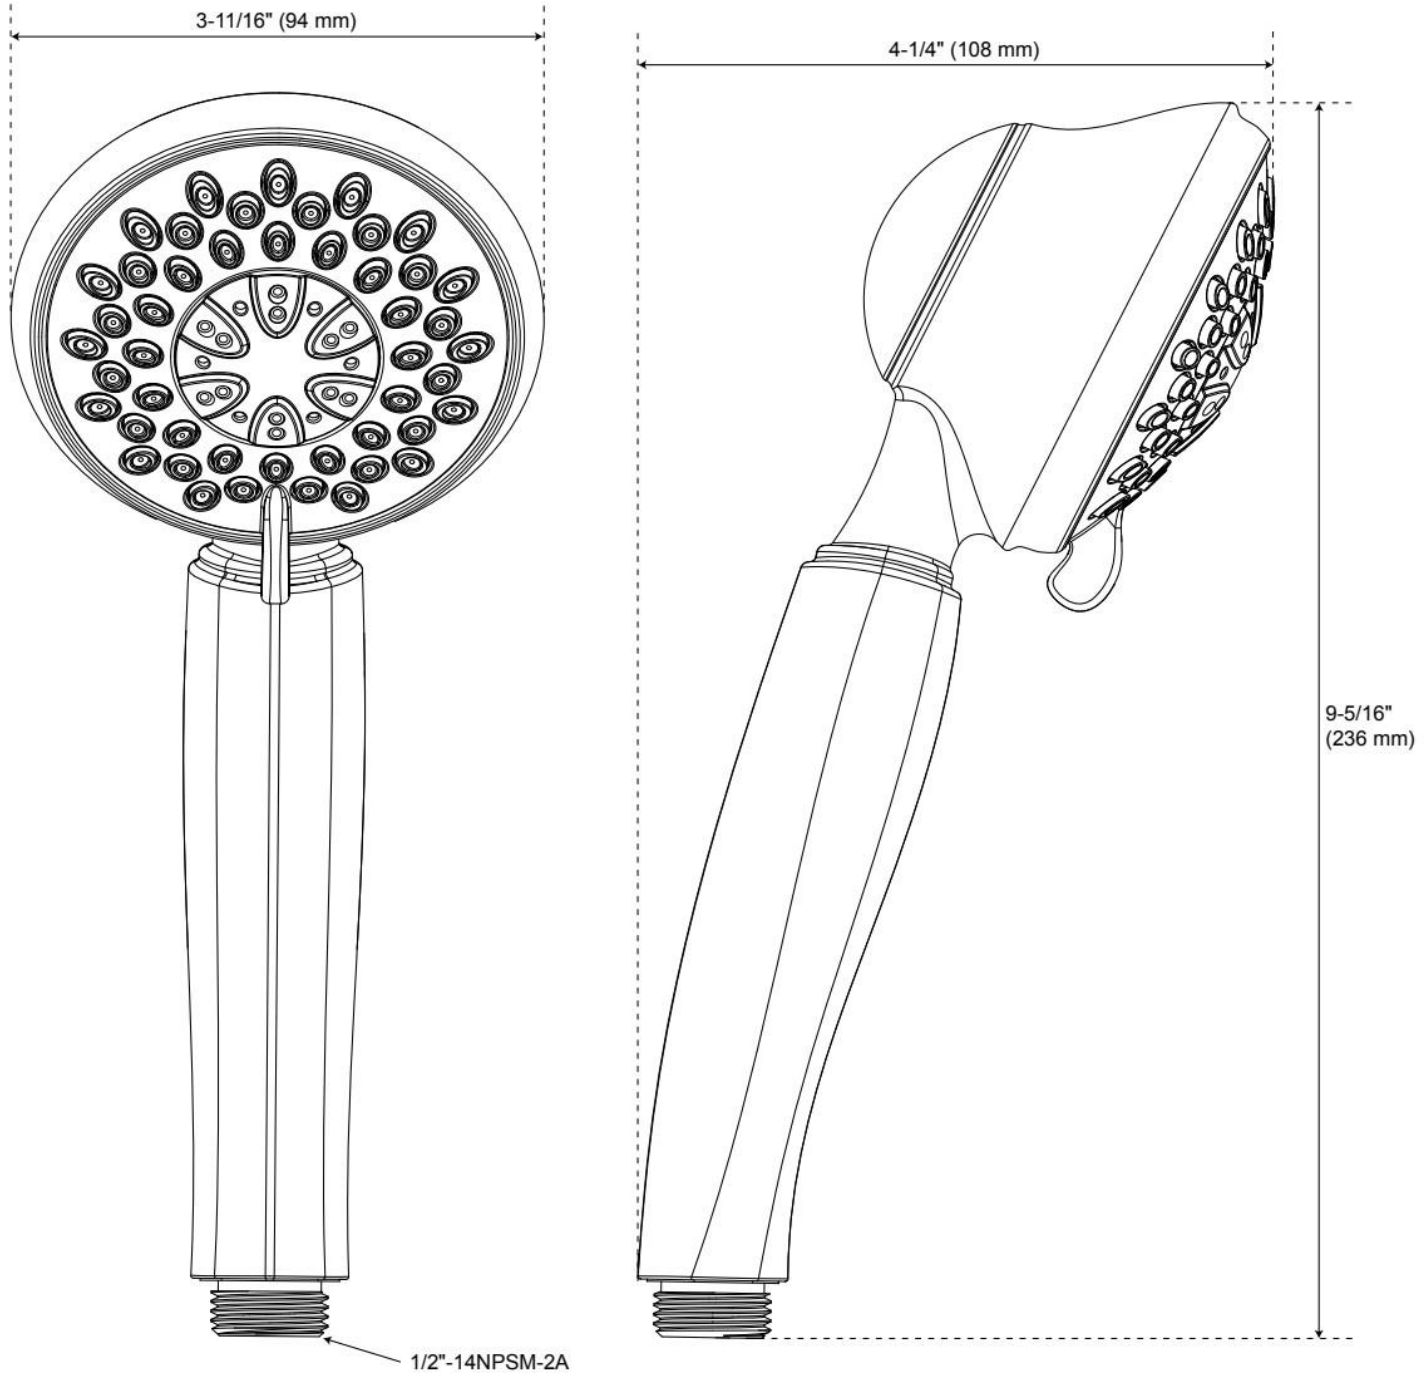

BEASLEY MULTIFUNCTION HAND SHOWER

SKU: 949169
Code: SHHS4140G

FEATURES

Material: ABS

Hand Shower Flow Rate: 1.8 gpm (6.8 L/min) @ 80 psi

ASME A112.18.1/CSA B125.1, CEC Listed, WaterSense by IAPMO, Massachusetts Accepted, LISTED ID: SHHS4140G*

ADDITIONAL FEATURES

- 3 function hand shower (full spray, massage spray, full & massage spray).
- Hose sold separately.

REVISED 2/11/2025

BEASLEY MULTIFUNCTION HAND SHOWER

SKU: 949169
Code: SHHS4140G

REVISED 2/11/2025