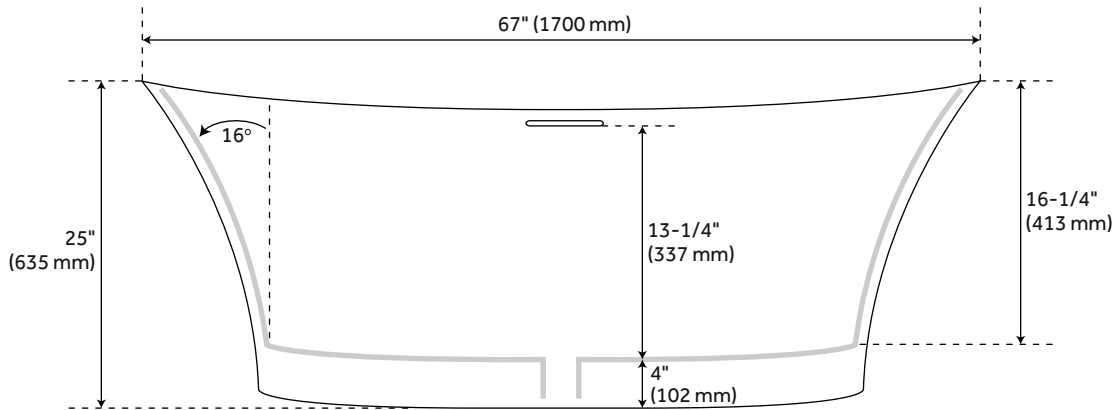

67" GIOSA SOLID SURFACE FREESTANDING TUB

SKU: 949182

Code: SHGIFS6730

FEATURES

Features: Integral Drain & Overflow
Design: Modern
Product Finish: White
Material: solid surface
Length: 67"
Width: 31"
Height: 25"
Overflow Hole: true
Water Depth To Overflow: 13-1/4"
Exterior Treatment: Smooth
Interior Treatment: Smooth
Drain Finish: White
Faucet Included: No
Shape: Oval
Tub Overflow: Yes
Integral Drain & Overflow: Yes
Tub Material: Solid Surface
Tub Interior Length: 49-1/4"
Tub Interior Width: 21"
Tap Deck: No
Faucet Drillings: No Drillings
Built-In Adjusters: Yes
Tub Weight Uncrated (lbs): 225
Tub Weight Crated (lbs): 300

REVISED 3/27/2023

67" GIOSA SOLID SURFACE FREESTANDING TUB

SKU: 949182

Code: SHGIFS6730

ADDITIONAL FEATURES

All dimensions($\pm 1/2"$). | White Pop-Up drain included. | Optional Quick Connect Drop-In Drain Kit Includes: | Floor Plate, 1-1/2" PVC Pipe, 2" x 1-1/2" Trap Adapters, 1 Brass Threaded, 1 Brass Unthreaded Tailpiece and Plug. | Installs above your subfloor, but underneath your cement floor or tile, so you do not need access below the fixture.

REVISED 3/27/2023

67" GIOSA SOLID SURFACE FREESTANDING TUB

SKU: 949182

SHGIFS6730WH

All dimensions and specifications are nominal and may vary. Use actual products for accuracy in critical situations.