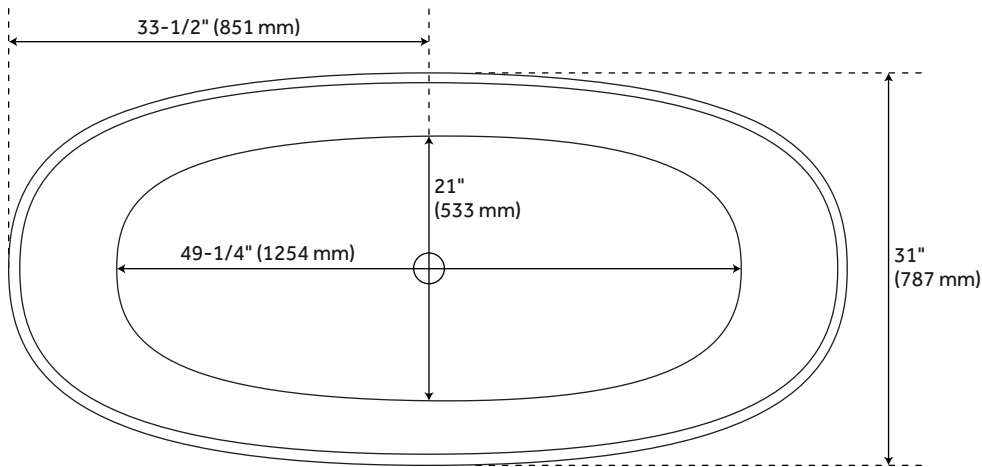

67" GIOSA SOLID SURFACE FREESTANDING TUB

SKU: 949182

Code: SHGIFS6730

FEATURES

Features: Integral Drain & Overflow
Design: Modern
Product Finish: White
Material: solid surface
Length: 67"
Width: 31"
Height: 25"
Overflow Hole: true
Water Depth To Overflow: 13-1/4"
Exterior Treatment: Smooth
Interior Treatment: Smooth
Drain Finish: White
Faucet Included: No
Shape: Oval
Tub Overflow: Yes
Integral Drain & Overflow: Yes
Tub Material: Solid Surface
Tub Interior Length: 49-1/4"
Tub Interior Width: 21"
Tap Deck: No
Faucet Drillings: No Drillings
Built-In Adjusters: Yes
Tub Weight Uncrated (lbs): 225
Tub Weight Crated (lbs): 300

REVISED 3/27/2023

67" GIOSA SOLID SURFACE FREESTANDING TUB

SKU: 949182

Code: SHGIFS6730

ADDITIONAL FEATURES

All dimensions($\pm 1/2"$). | White Pop-Up drain included. | Optional Quick Connect Drop-In Drain Kit Includes: | Floor Plate, 1-1/2" PVC Pipe, 2" x 1-1/2" Trap Adapters, 1 Brass Threaded, 1 Brass Unthreaded Tailpiece and Plug. | Installs above your subfloor, but underneath your cement floor or tile, so you do not need access below the fixture.

REVISED 3/27/2023

67" GIOSA SOLID SURFACE FREESTANDING TUB

SKU: 949182

SHGIFS6730WH

All dimensions and specifications are nominal and may vary. Use actual products for accuracy in critical situations.