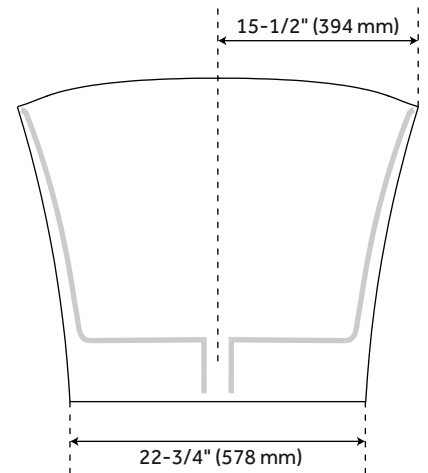

67" GIOSA SOLID SURFACE FREESTANDING TUB

SKU: 949182

SHGIFS6730WH

All dimensions and specifications are nominal and may vary. Use actual products for accuracy in critical situations.